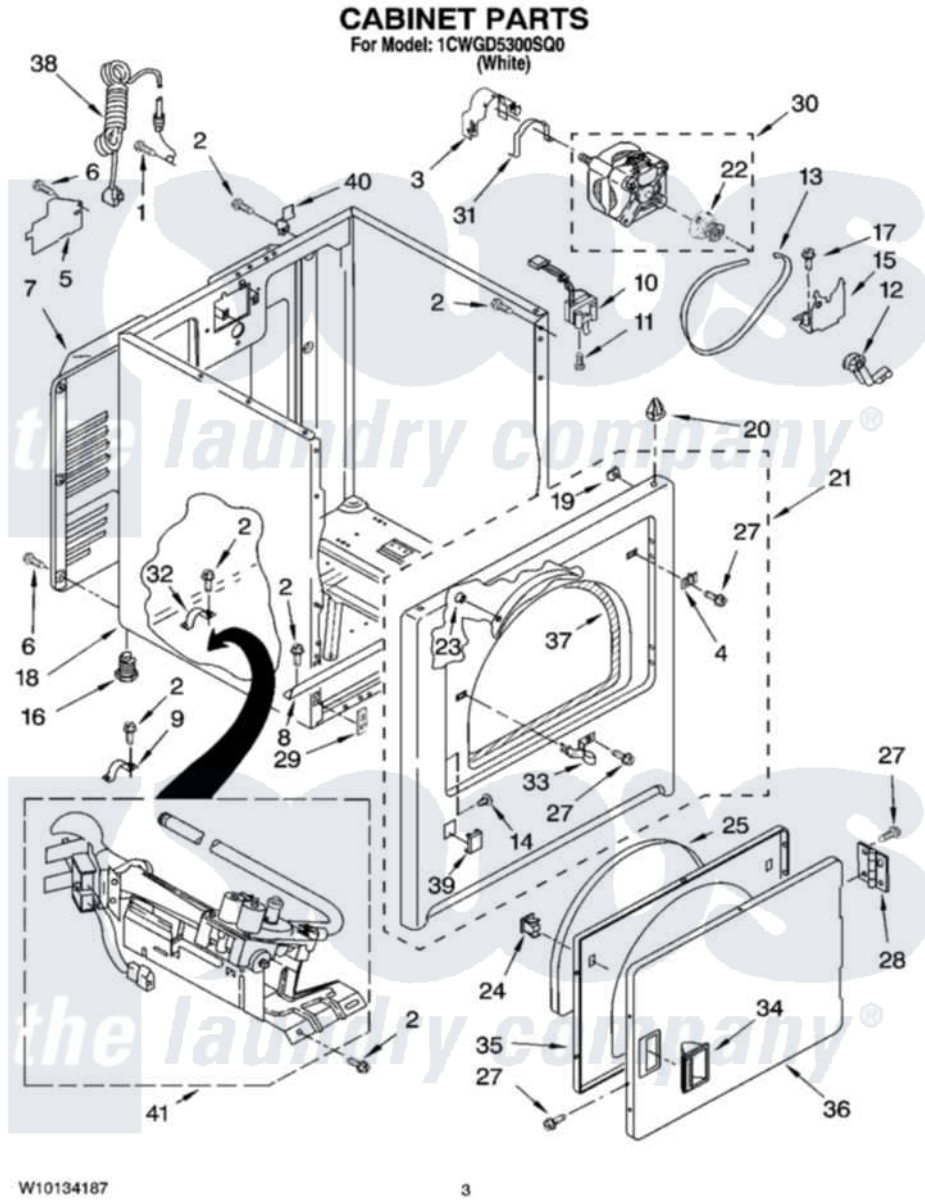

Whirlpool 1CWGD5300SQ 02 - CABINET PARTS

Whirlpool [Residential Whirlpool 1CWGD5300SQ Dryer Parts](#) Parts Diagram 02 - CABINET PARTS
Click on the part number to view part

Item	Original Part Number	Replaced By	Status	Part Description
1	697776	4331106		Screw, No.10-32 X 7/16
2	343641	681414		Screw, 10AB X 1/2
3	3404162			Clamp, Motor
4	3403630			Plug, Strike Hole
5	3396795			Cover, Terminal Block
6	693995			Screw, Hex Head
7	3396805	280043		Panel-Rear
8	8541400			Bracket, Cabinet
9	3980175			Clamp, Elbow
10	3406109	3406107		Door Switch Assembly
11	697773	3395530		Screw
12	691366			Idler And Pulley Assembly
13	W10131364	341241		Belt
14	3404413			Plug, Hinge Hole
15	348780			Base, Motor
16	3392100	49621		Feet-Leveling

"	279810		Foot-Optional
17	3400500		Bolt, 3405245 5/16-18 X 3/4
18	8530603	8533643	Cabinet
19	98234		Clip, U-Bend
20	690363	18776	Lock, Front Top
21	3403447	279854	Panel
22	8066184		Pulley, Motor
23	685203	279220	Clip
24	3389441		Door Catch Assembly
25	3405246		Seal, Door Push-To-Start
27	342055	488627	Screw
28	3405514	W10362431	Hinge And Pin Assembly
29	3394083		Clip, Front Panel
30	8066206	279827	Motor-Drive
31	660658		Clamp, Motor Mounting 343481 685441
32	341029		Clamp, Pipe Door Spring
33	3403431		Strike, Panel
34	8566059		Handle, Door
35	3402341		Door, Inner
36	3402335		Door, Front
37	3406129		Seal And Bearing Assembly
38	344020	3401402	Cord, Power
39	3394975		Plug, Front Panel
40	8066217		Hinge, Top
41	8318272	W10465748	Burner-Gas