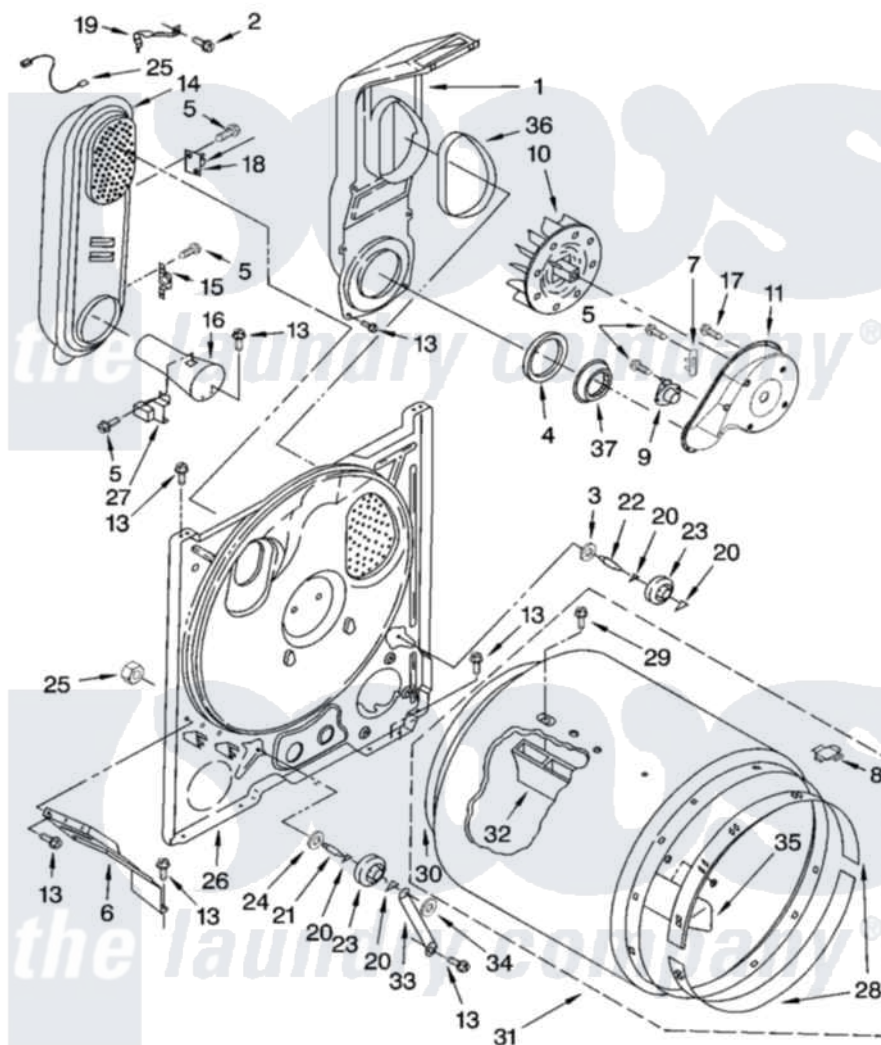

# Whirlpool 1CWGD5300SQ0 03 - BULKHEAD PARTS

## BULKHEAD PARTS

For Model: 1CWGD5300SQ0  
(White)

W10134187

5

Whirlpool [Residential Whirlpool 1CWGD5300SQ0 Dryer Parts](#) Parts Diagram 03 - BULKHEAD PARTS

[Click on the part number to view part](#)

Item	Original Part Number	Replaced By	Status	Part Description
1	<a href="#">348368</a>			Lint Chute Assembly
2	<a href="#">489463</a>			Screw, 8-18 X 1/16
3	<a href="#">3388703</a>			Washer, Support
4	<a href="#">347139</a>			Seal, Lint Chute
5	<a href="#">90767</a>			Screw, 8A X 3/8 HeX Washer Head Tapping
6	<a href="#">3406022</a>			Bracket, Bulkhead
7	<a href="#">3392519</a>			Thermal Limiter
8	<a href="#">8066086</a>			Plug, Drum Hole
9	<a href="#">3387134</a>			Thermostat, Internal-Bias
10	<a href="#">694089</a>			Wheel, Blower
11	<a href="#">8577230</a>			Housing, Blower
12	<a href="#">8066155</a>			Clip, Heater Box
13	343641	<a href="#">681414</a>		Screw, 10AB X 1/2
14	8530285	<a href="#">279980</a>		Box
15	<a href="#">3403140</a>			Thermostat, High-Limit 205F
16	<a href="#">8066049</a>			Funnel, Burner Light