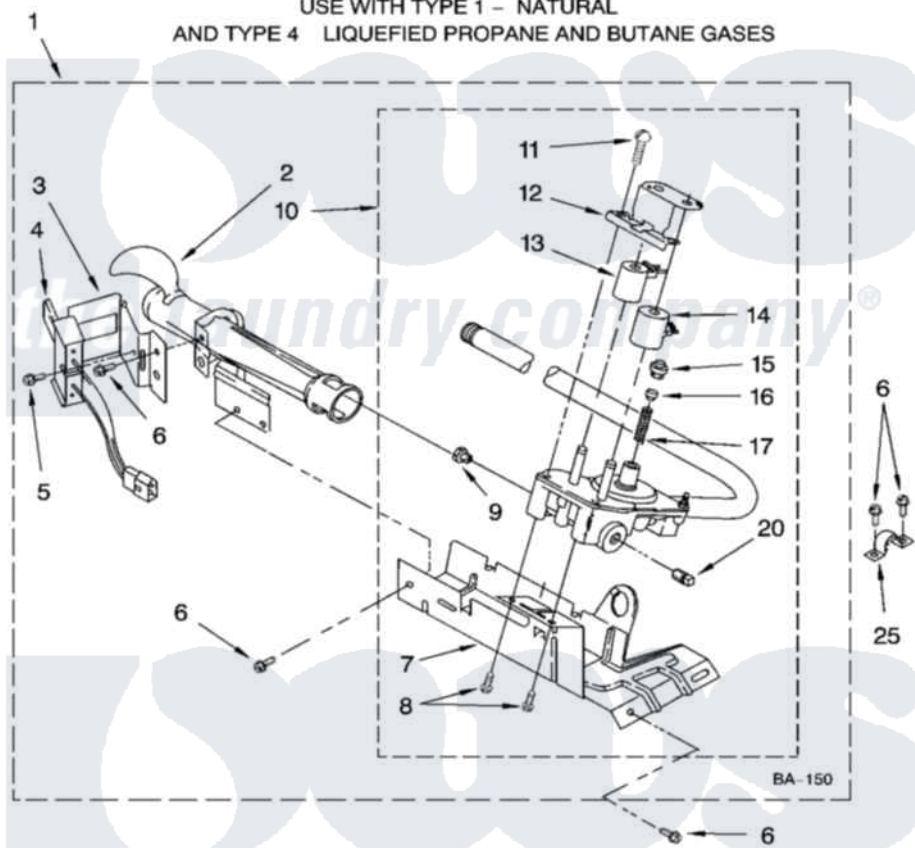

Whirlpool 1CWGD5300SQ0 04 - 8318272 BURNER ASSEMBLY, OPTIONAL PARTS (NOT INCLUDED)

8318272 BURNER ASSEMBLY

For Model: 1CWGD5300SQ0
(White)

USE WITH TYPE 1 - NATURAL
AND TYPE 4 LIQUEFIED PROPANE AND BUTANE GASES

W10134187

7

Whirlpool [Residential Whirlpool 1CWGD5300SQ0 Dryer Parts](#) Parts Diagram 04 - 8318272 BURNER ASSEMBLY, OPTIONAL PARTS (NOT INCLUDED).
Click on the part number to view part

Item	Original Part Number	Replaced By	Status	Part Description
1	8318272	W10465748		Burner-Gas
2	688617	693140		Burner
3	694298			Bracket, Ignitor
4	686590	279311		Ignitor
5	3393909			Screw, 8-32 X 7/8
6	343641	681414		Screw, 10AB X 1/2
7	693986			Base, Burner
8	3387057			Screw, 10-16 X 1/2 Orifice, Burner
9	234826			Orifice, Burner Type 1
"	229742			Orifice, Burner
"	234868			Orifice, Burner
10	8318277	W10337269		Valve-Gas
11	694421			Screw, Bracket Mounting
12	694538			Bracket, Shunt