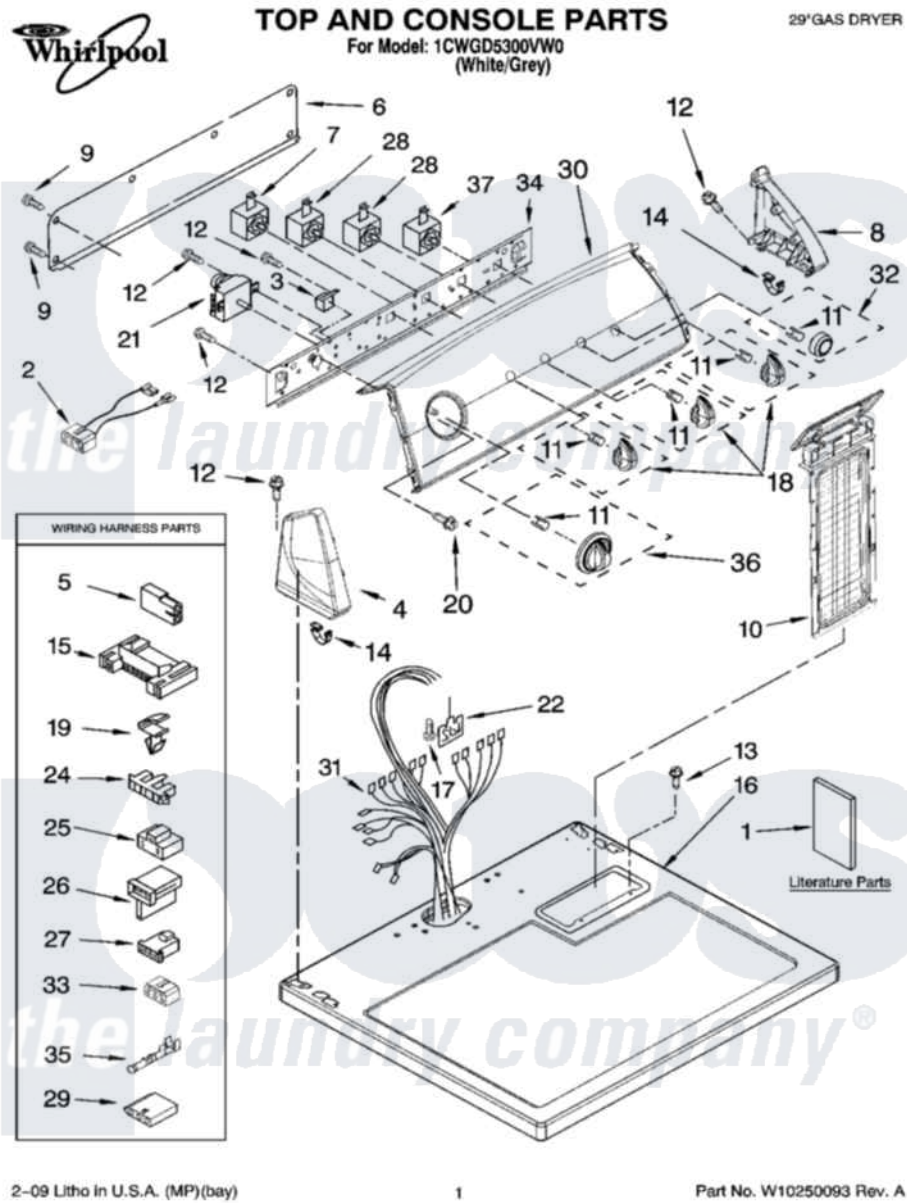

# Whirlpool 1CWGD5300VW0 01 - TOP AND CONSOLE PARTS

2-09 Litho in U.S.A. (MP)(bay)

1

Part No. W10250093 Rev. A

Whirlpool [Residential Whirlpool 1CWGD5300VW0 Dryer Parts](#) Parts Diagram 01 - TOP AND CONSOLE PARTS  
 Click on the part number to view part

11	<a href="#">8536939</a>		Clip, Knob
12	8533971	<a href="#">90767</a>	Screw, 8A X 3/8 HeX Washer Head Tapping
13	688983	<a href="#">487240</a>	Screw, For Mtg. Service Capacitor
14	<a href="#">8312709</a>		Clip-Console
15	<a href="#">3395683</a>		Receptacle, Multi-Terminal
16	8559800	<a href="#">8563663</a>	Top
17	359625	<a href="#">487240</a>	Screw, For Mtg. Service Capacitor
18	<a href="#">W10034380</a>		Knob, Control
19	<a href="#">3394427</a>		Clip-Harness
20	8533951	<a href="#">3400859</a>	Screw, Grounding
21	<a href="#">8566184</a>		Timer Assembly
22	<a href="#">8558178</a>		Control, Electronic
24	<a href="#">3397269</a>		Connector, Timer
25	<a href="#">3401144</a>		Connector
26	<a href="#">3403499</a>		Connector, 2-Postion
27	<a href="#">3403498</a>		Connector, 3-Position
28	<a href="#">3405156</a>		Switch, Rotary
29	<a href="#">3936144</a>		Do-It-Yourself Repair Manuals
30	<a href="#">W10206010</a>		Panel, Control
31	8576542	<a href="#">W10071310</a>	Harns-Wire
32	<a href="#">W10034790</a>		Knob, Push-To-Start
33	<a href="#">3347243</a>		Block, Disconnect
34	<a href="#">8566052</a>		Bracket, Console
35	<a href="#">94614</a>		Terminal
36	<a href="#">W10034750</a>		Timer Knob Assembly
37	<a href="#">3398095</a>		Switch, Push-To-Start