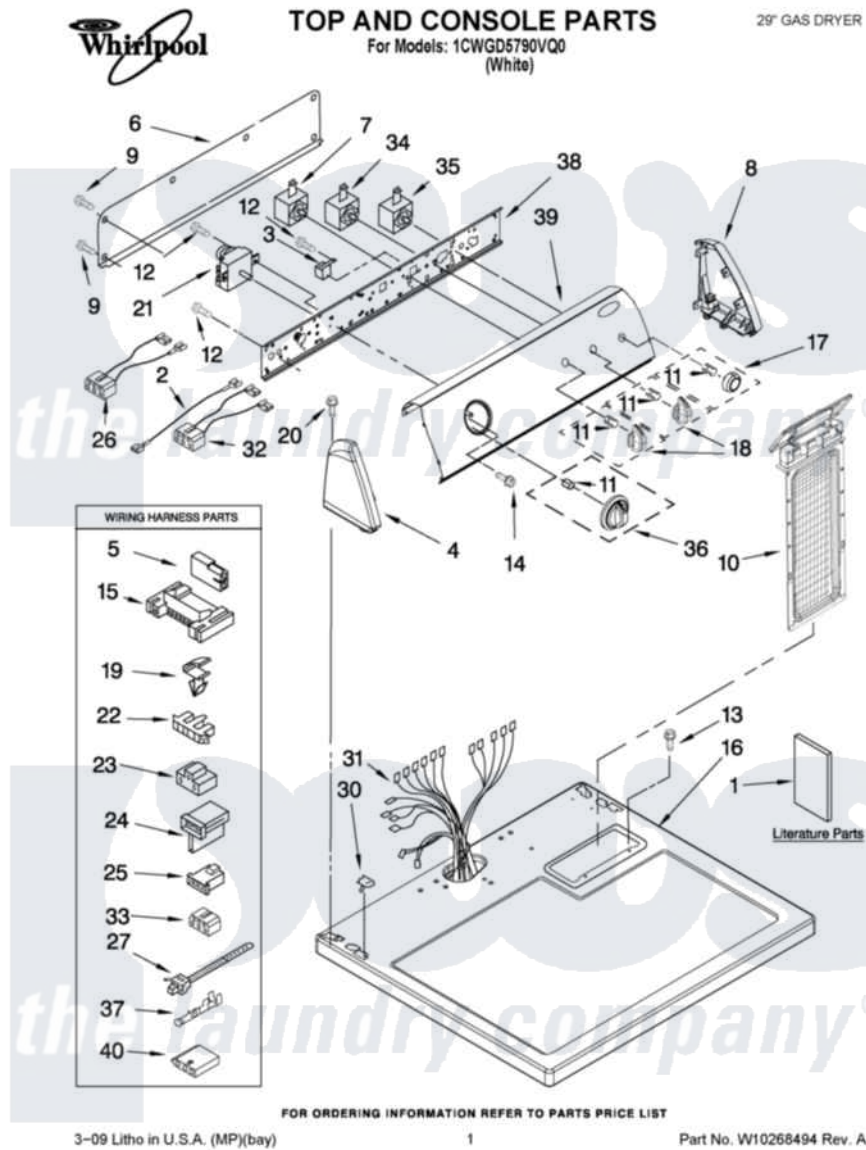

# Whirlpool 1CWGD5790VQ0 01 - TOP AND CONSOLE PARTS

Whirlpool Residential Whirlpool 1CWGD5790VQ0 Dryer Parts Parts Diagram 01 - TOP AND CONSOLE PARTS  
Click on the part number to view part

Item	Original Part Number	Replaced By	Status	Part Description
1	W10131643		Not Available	INSTALLATION, INSTRUCTIONS
"	W10131642		Not Available	Use & Care Guide
"	8576811		Not Available	Wiring Diagram
"	W10042960		Not Available	Sheet, Cycle Feature
2	<a href="#">3401684</a>			Jumper, Wire
3	<a href="#">694419</a>			Mini-Buzzer
4	8271365	<a href="#">279962</a>		Endcap
5	<a href="#">717252</a>			Receptacle, Terminal
6	<a href="#">8274261</a>			Do-It-Yourself Repair Manuals
7	<a href="#">3399639</a>			Switch, Rotary Temperature
8	8271359	<a href="#">279962</a>		Endcap
9	<a href="#">693995</a>			Screw, Hex Head
10	<a href="#">8557857</a>			Screen, Lint
11	<a href="#">8536939</a>			Clip, Knob
12	8533971	<a href="#">90767</a>		Screw, 8A X 3/8 HeX Washer Head Tapping