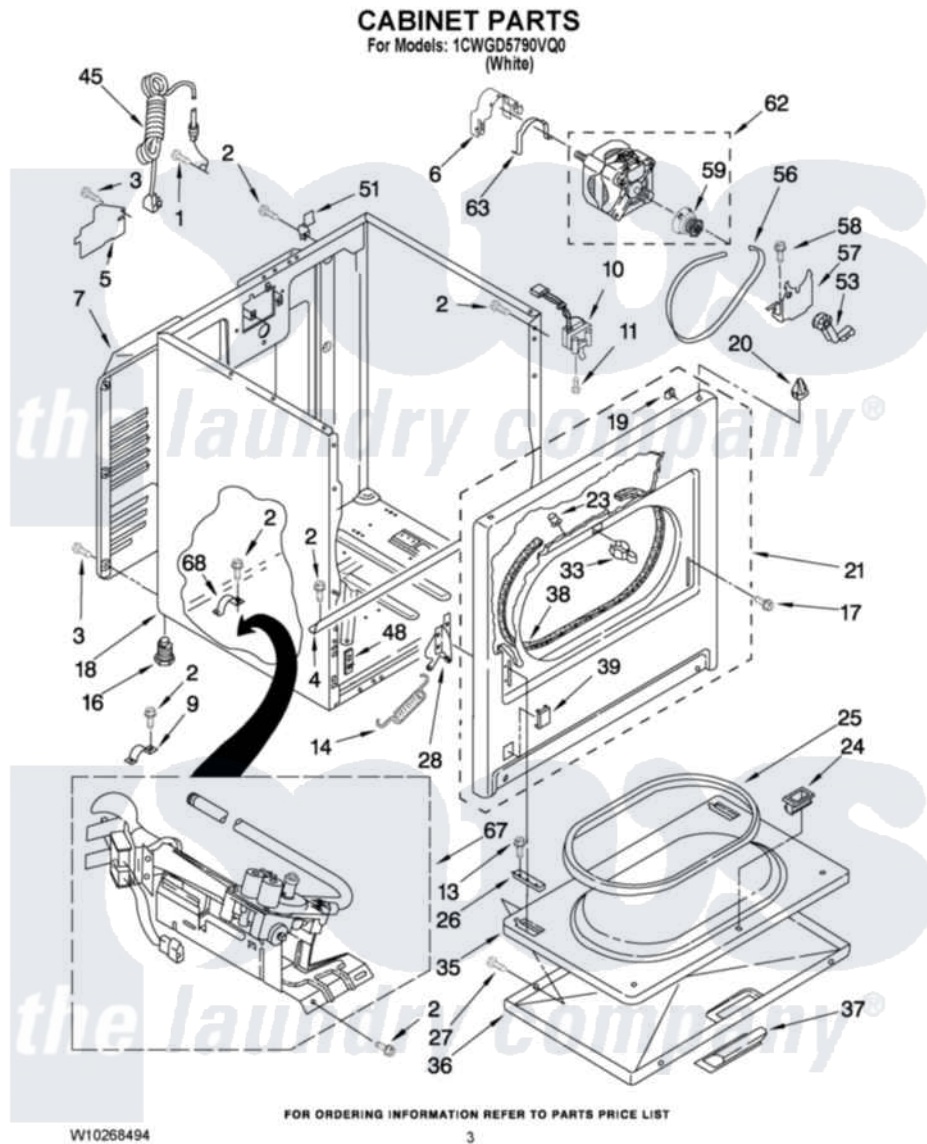

Whirlpool 1CWGD5790VQ0 02 - CABINET PARTS

Whirlpool Residential Whirlpool 1CWGD5790VQ0 Dryer Parts Parts Diagram 02 - CABINET PARTS
Click on the part number to view part

Item	Original Part Number	Replaced By	Status	Part Description
1	697776	4331106		Screw, No.10-32 X 7/16
2	343641	681414		Screw, 10AB X 1/2
3	693995			Screw, Hex Head
4	8541400			Bracket, Cabinet
5	3396795			Cover, Terminal Block
6	3404162			Clamp, Motor
7	3396805	280043		Panel-Rear
9	3980175			Clamp, Elbow
10	3406107			Door Switch Assembly
11	697773	3395530		Screw
13	3357011	308685		Side Trim)
14	W10041960			Spring, Door
16	3392100	49621		Feet-Leveling
"	279810			Foot-Optional
17	342043	486146		Screw
18	8530603	8533643		Cabinet

19	98234		Clip, U-Bend
20	690363	18776	Lock, Front Top
21	3395197	279740	Panel
23	685203	279220	Clip
24	3389441		Door Catch Assembly
25	3390731		Seal, Door
26	337189		Clip, Hinge
27	694091		Trim, Side Right Hand
28	8066056		Hinge, Door
"	8066057		Hinge, Door
33	696144	279570	Latch
35	695737		Door, Rear
36	3393549		Door, Front
37	W10095180		Handle, Door
38	3406129		Seal And Bearing Assembly
39	3394975		Plug, Front Panel
45	344020	3401402	Cord, Power
48	3394083		Clip, Front Panel
51	8066217		Hinge, Top
53	691366		Idler And Pulley Assembly
56	8066065	341241	Belt
57	348780		Base, Motor
58	3400500		Bolt, 3405245 5/16-18 X 3/4
59	8066184		Pulley, Motor
62	W10194250	279827	Motor-Drve
63	W10121316		Plug, Multivent
67	8318272	W10465748	Burner-Gas
68	341029		Clamp, Pipe Door Spring