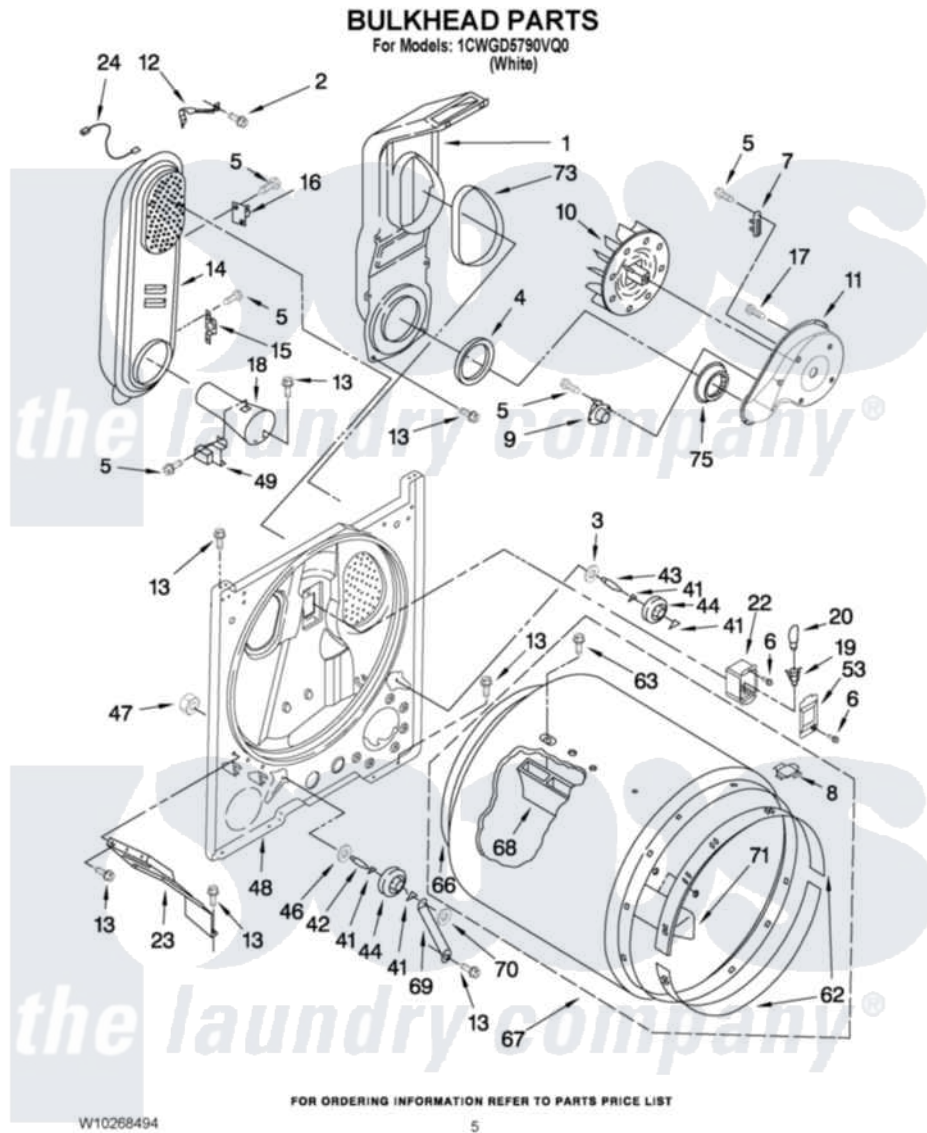

Whirlpool 1CWGD5790VQ0 03 - BULKHEAD PARTS

Whirlpool Residential Whirlpool 1CWGD5790VQ0 Dryer Parts Parts Diagram 03 - BULKHEAD PARTS
Click on the part number to view part

Item	Original Part Number	Replaced By	Status	Part Description
1	348368			Lint Chute Assembly
2	489463			Screw, 8-18 X 1/16
3	3388703			Washer, Support
4	347139			Seal, Lint Chute
5	90767			Screw, 8A X 3/8 HeX Washer Head Tapping
6	487909	488729		Screw
7	3392519			Thermal Limiter
8	8066086			Plug, Drum Hole
9	3387134			Thermostat, Internal-Bias
10	694089			Wheel, Blower
11	8577230			Housing, Blower
12	3398161			CLIP
13	343641	681414		Screw, 10AB X 1/2
14	8530285	279980		Box
15	3403140			Thermostat, High-Limit 205F
16	280010			Kit, Thermal Cut-Off

17	3390647	488729	Screw
18	8066049		Funnel, Burner Light
19	W10136369		Socket, Drum Light Assembly
20	3406124	22002263	Lamp
22	3977373		Bracket, Drum Light
23	3406022		Bracket, Bulkhead
24	3401707		Jumper, Tco-High Limit
41	690997		Washer, Thrust
42	3399506	W10359270	Shaft, Drum Roller Threads
43	3399507	W10359269	Shaft, Drum Roller Threads
44	3397590	349241T	Support
46	348197		Washer, Support
47	3359452		Nut, Lock
48	3403413		Bulkhead
49	338906		Radiant, Sensor
53	3402841	8532165	Lens, Drum Light
62	692526	279441	BeaRng-Rng
63	W10219342		Screw, Baffle Mounting
66	3406130	279857	Seal
67	695587		Drum Assembly
68	692490		Baffle, Drum
69	3976434		Bracket, Support Shaft
70	90296		Nut, Push On
71	3403636		Baffle, Drum
73	339956		Seal, Air Duct To Bulkhead
75	696302		Shield, Exhaust