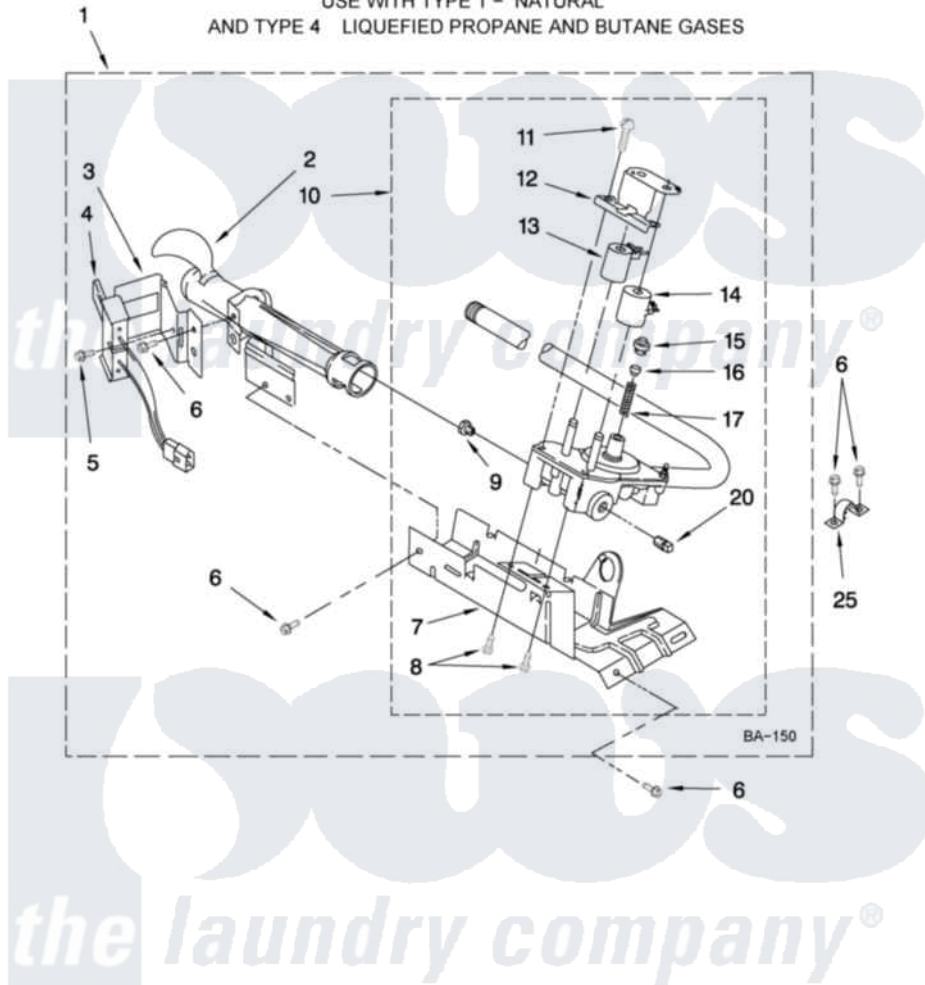

Whirlpool 1CWGD5790VQ0 04 - 8318272 BURNER ASSEMBLY

8318272 BURNER ASSEMBLY

For Models: 1CWGD5790VQ0
(White)

USE WITH TYPE 1 - NATURAL
AND TYPE 4 LIQUEFIED PROPANE AND BUTANE GASES

W10268494

FOR ORDERING INFORMATION REFER TO PARTS PRICE LIST

7

Whirlpool [Residential Whirlpool 1CWGD5790VQ0 Dryer Parts](#) Parts Diagram 04 - 8318272 BURNER ASSEMBLY
Click on the part number to view part

Item	Original Part Number	Replaced By	Status	Part Description
1	8318272	W10465748		Burner-Gas
2	688617	693140		Burner
3	694298			Bracket, Ignitor
4	686590	279311		Ignitor
5	3393909			Screw, 8-32 X 7/8
6	343641	681414		Screw, 10AB X 1/2
7	693986			Base, Burner
8	3387057			Screw, 10-16 X 1/2 Orifice, Burner
9	234826			Orifice, Burner Type 1
"	229742			Orifice, Burner
"	234868			Orifice, Burner
10	8318277	W10337269		Valve-Gas
11	694421			Screw, Bracket Mounting
12	694538			Bracket, Shunt
13	694540			Coil, 60 Hz
14	694539			Coil, 60 Hz