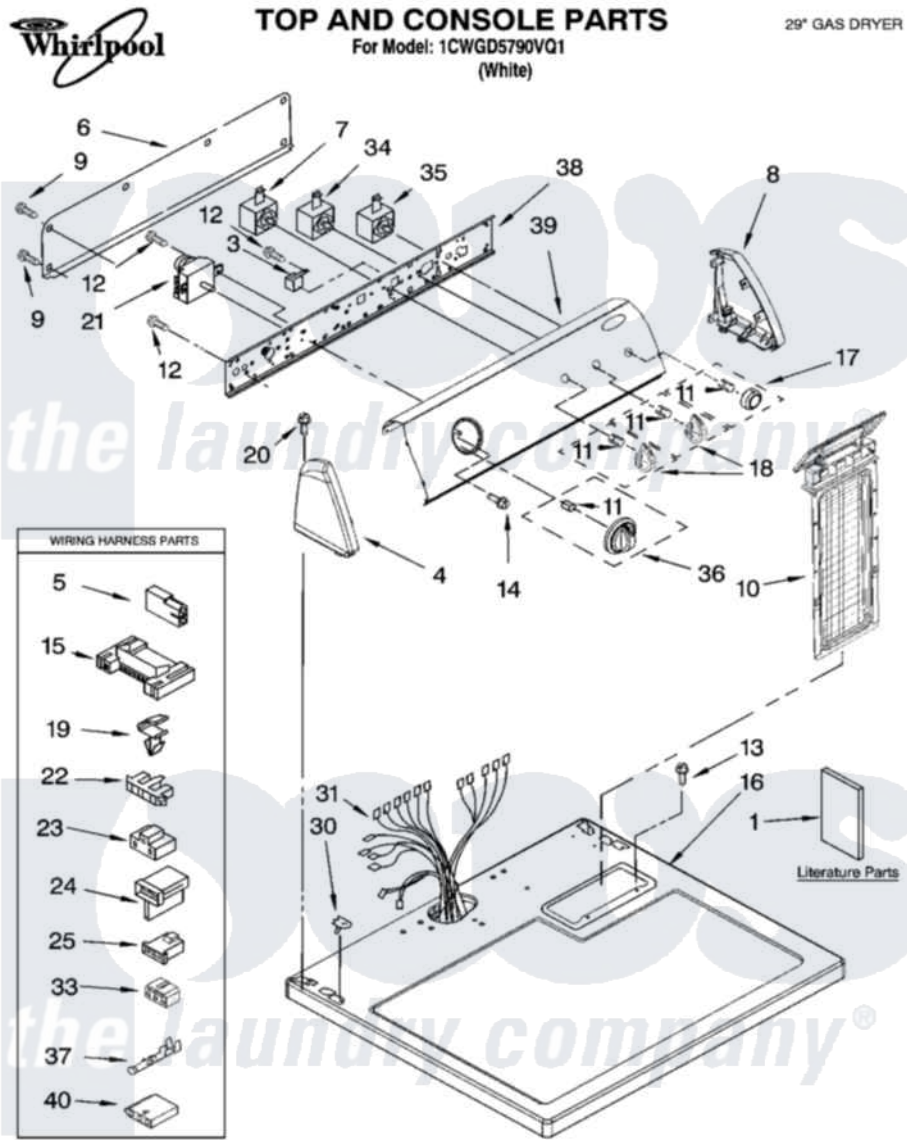

Whirlpool 1CWGD5790VQ1 01 - TOP AND CONSOLE PARTS

02-09 Litho in U.S.A.(MP) (eeb)

1

Part No. W10257089 Rev. A

Whirlpool [Residential Whirlpool 1CWGD5790VQ1 Dryer Parts](#) Parts Diagram 01 - TOP AND CONSOLE PARTS
 Click on the part number to view part

Item	Original Part Number	Replaced By	Status	Part Description
1	W10131643		Not Available	INSTALLATION, INSTRUCTIONS
"	W10131642		Not Available	Use & Care Guide
"	W10185985		Not Available	Wiring Diagram
"	W10042960		Not Available	Sheet, Cycle Feature
"	BLANK		Not Available	Following May Be Purchased DO-IT-YOURSELF REPAIR MANUALS
3	694419			Mini-Buzzer
4	8271365	279962		Endcap
5	717252			Receptacle, Terminal
6	8274261			Do-It-Yourself Repair Manuals
7	3399639			Switch, Rotary Temperature
8	8271359	279962		Endcap
9	693995			Screw, Hex Head
10	8557857			Screen, Lint
11	8536939			Clip, Knob

12	8533971	90767	Screw, 8A X 3/8 HeX Washer Head Tapping
13	688983	487240	Screw, For Mtg. Service Capacitor
14	8533951	3400859	Screw, Grounding
15	3395683		Receptacle, Multi-Terminal
16	8557930	8563985	Top
17	8566073		Knob, Push-To-Start
18	8565944		Knob, Control
19	3394427		Clip-Harness
20	388326		Screw, 8-18 X 1.25
21	W10185981		Timer Assembly
22	3397269		Connector, Timer
23	3401144		Connector
24	3403499		Connector, 2-Position
25	3403498		Connector, 3-Position
30	357213		Nut, Push-In
31	W10186121		Harness, Wiring
33	3347243		Block, Disconnect
34	3405156		Switch, Rotary
35	3398095		Switch, Push-To-Start
36	8566061		Timer Knob Assembly
37	94614		Terminal
38	8544895		Bracket, Control
39	W10206007		Panel, Control
40	3936144		Do-It-Yourself Repair Manuals