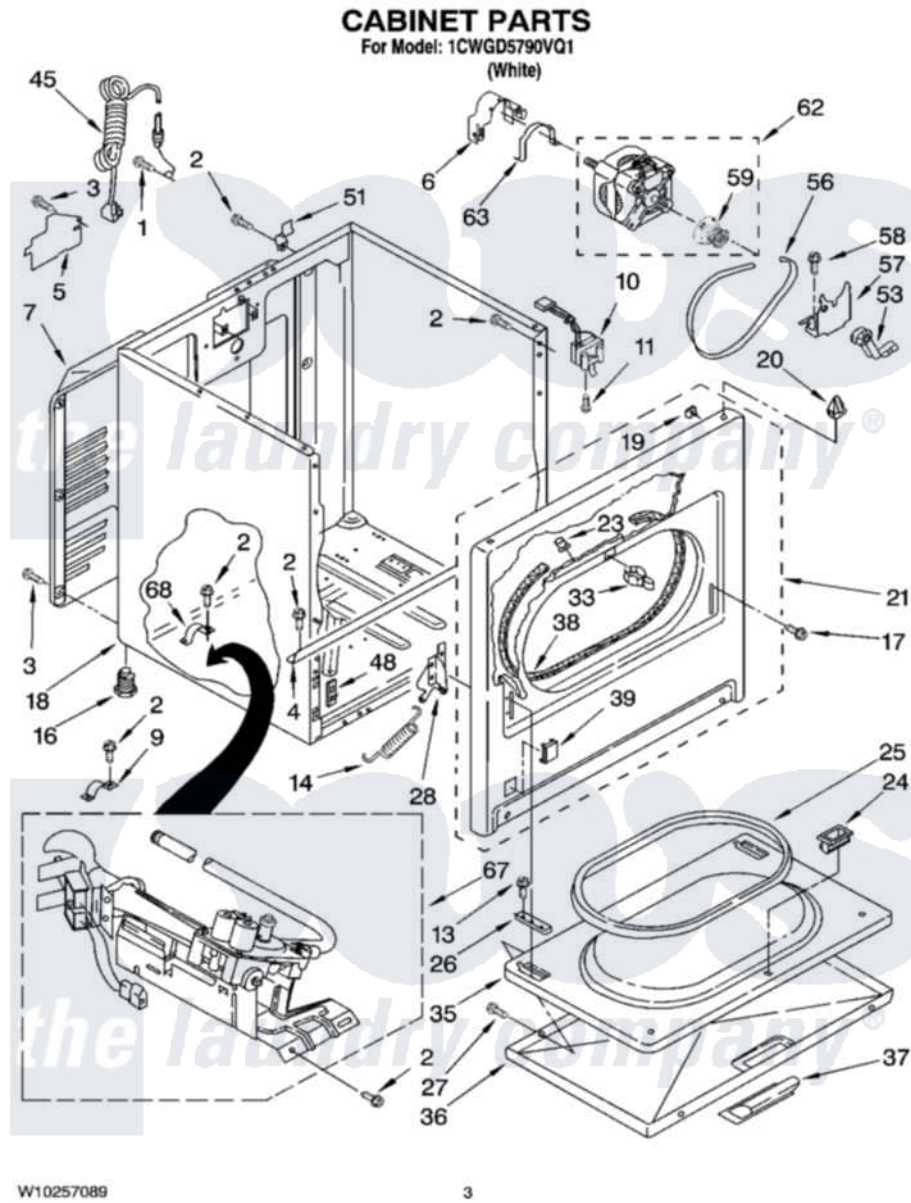

Whirlpool 1CWGD5790VQ1 02 - CABINET PARTS

Whirlpool [Residential Whirlpool 1CWGD5790VQ1 Dryer Parts](#) Parts Diagram 02 - CABINET PARTS
Click on the part number to view part

Item	Original Part Number	Replaced By	Status	Part Description
1	697776	4331106		Screw, No.10-32 X 7/16
2	343641	681414		Screw, 10AB X 1/2
3	693995			Screw, Hex Head
4	8541400			Bracket, Cabinet
5	3396795			Cover, Terminal Block
6	3404162			Clamp, Motor
7	3396805	280043		Panel-Rear
9	3980175			Clamp, Elbow
10	3406107			Door Switch Assembly
11	697773	3395530		Screw
13	3357011	308685		Side Trim)
14	W10041960			Spring, Door
16	3392100	49621		Feet-Leveling
"	279810			Foot-Optional
17	342043	486146		Screw
18	8530603	8533643		Cabinet

19	98234		Clip, U-Bend
20	690363	18776	Lock, Front Top
21	3395197	279740	Panel
23	685203	279220	Clip
24	3389441		Door Catch Assembly
25	3390731		Seal, Door
26	337189		Clip, Hinge
27	694091		Trim, Side Right Hand
28	8066056		Hinge, Door
"	8066057		Hinge, Door
33	696144	279570	Latch
35	695737		Door, Rear
36	3393549		Door, Front
37	W10095180		Handle, Door
38	3406129		Seal And Bearing Assembly
39	3394975		Plug, Front Panel
45	344020	3401402	Cord, Power
48	3394083		Clip, Front Panel
51	8066217		Hinge, Top
53	691366		Idler And Pulley Assembly
56	8066065	341241	Belt
57	348780		Base, Motor
58	3400500		Bolt, 3405245 5/16-18 X 3/4
59	8066184		Pulley, Motor
62	W10194250	279827	Motor-Drve
63	W10121316		Plug, Multivent
67	8318272	W10465748	Burner-Gas
68	341029		Clamp, Pipe Door Spring