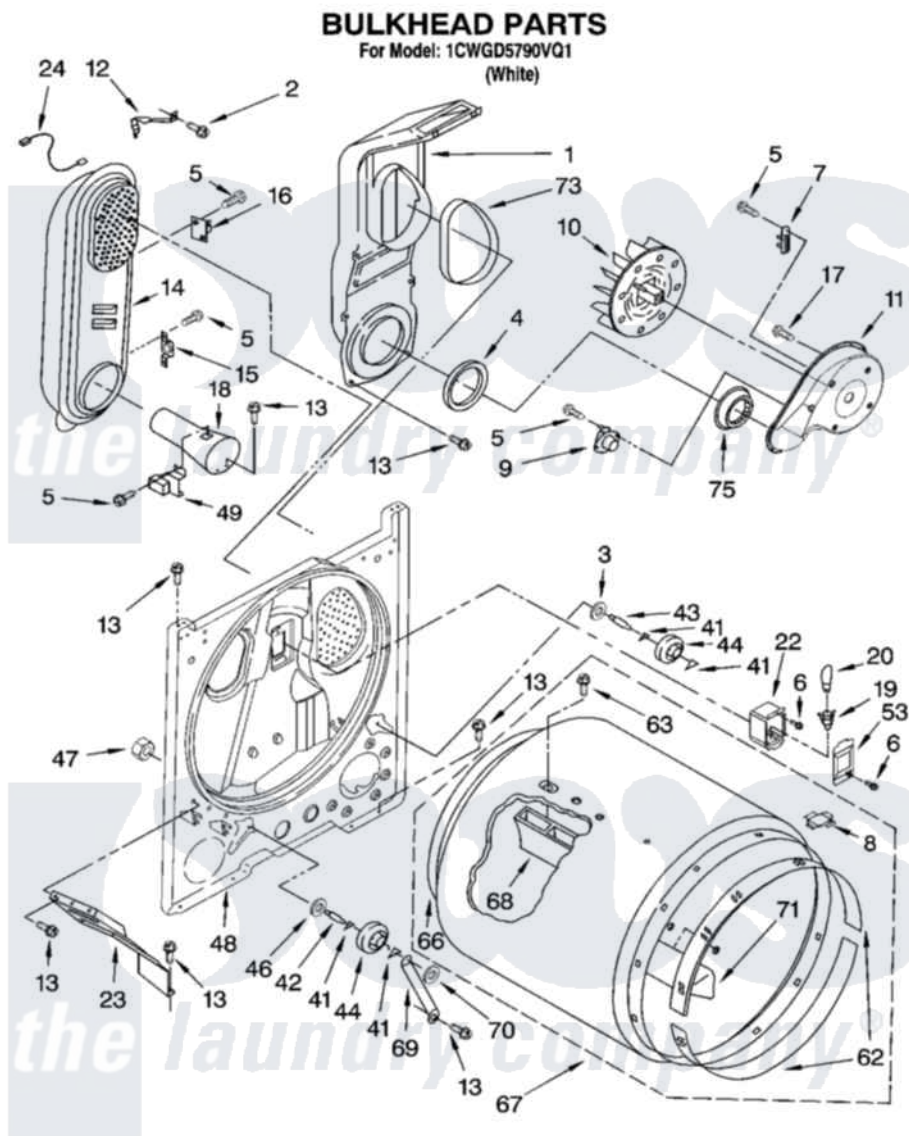

Whirlpool 1CWGD5790VQ1 03 - BULKHEAD PARTS

W10257089

5

Whirlpool [Residential Whirlpool 1CWGD5790VQ1 Dryer Parts](#) Parts Diagram 03 - BULKHEAD PARTS
Click on the part number to view part

Item	Original Part Number	Replaced By	Status	Part Description
1	348368			Lint Chute Assembly
2	489463			Screw, 8-18 X 1/16
3	3388703			Washer, Support
4	347139			Seal, Lint Chute
5	90767			Screw, 8A X 3/8 HeX Washer Head Tapping
6	487909	488729		Screw
7	3392519			Thermal Limiter
8	8066086			Plug, Drum Hole
9	3387134			Thermostat, Internal-Bias
10	694089			Wheel, Blower
11	8577230			Housing, Blower
12	3398161			CLIP
13	343641	681414		Screw, 10AB X 1/2
14	8530285	279980		Box
15	3403140			Thermostat, High-Limit 205F
16	280010			Kit, Thermal Cut-Off

17	3390647	488729	Screw
18	8066049		Funnel, Burner Light
19	W10136369		Socket, Drum Light Assembly
20	3406124	22002263	Lamp
22	3977373		Bracket, Drum Light
23	3406022		Bracket, Bulkhead
24	3401707		Jumper, Tco-High Limit
41	690997		Washer, Thrust
42	3399506	W10359270	Shaft, Drum Roller Threads
43	3399507	W10359269	Shaft, Drum Roller Threads
44	3397590	349241T	Support
46	348197		Washer, Support
47	3359452		Nut, Lock
48	3403413		Bulkhead
49	338906		Radiant, Sensor
53	3402841	8532165	Lens, Drum Light
62	692526	279441	BeaRng-Rng
63	W10219342		Screw, Baffle Mounting
66	3406130	279857	Seal
67	695587		Drum Assembly
68	692490		Baffle, Drum
69	3976434		Bracket, Support Shaft
70	90296		Nut, Push On
71	3403636		Baffle, Drum
73	339956		Seal, Air Duct To Bulkhead
75	696302		Shield, Exhaust