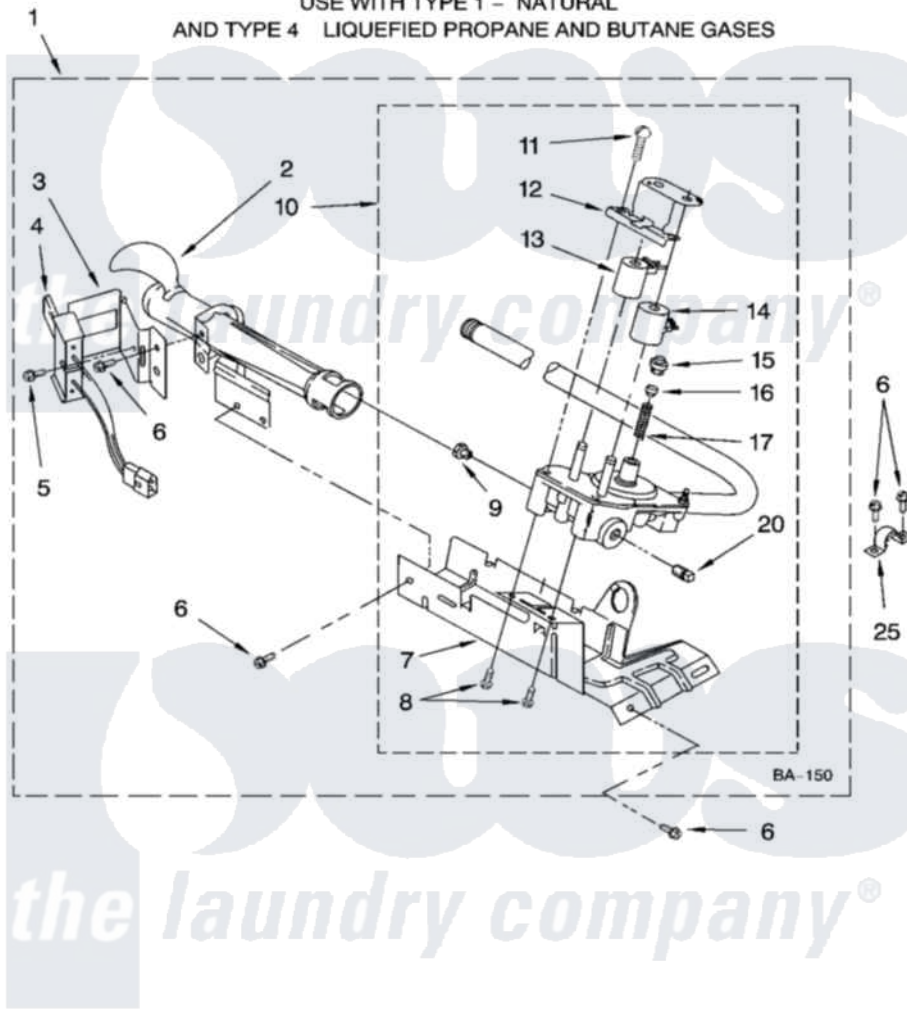

Whirlpool 1CWGD5790VQ1 04 - 8318272 BURNER ASSEMBLY, OPTIONAL PARTS (NOT INCLUDED)

8318272 BURNER ASSEMBLY

For Model: 1CWGD5790VQ1

(White)

USE WITH TYPE 1 - NATURAL
AND TYPE 4 LIQUEFIED PROPANE AND BUTANE GASES

W10257089

7

Whirlpool [Residential Whirlpool 1CWGD5790VQ1 Dryer Parts](#) Parts Diagram 04 - 8318272 BURNER ASSEMBLY, OPTIONAL PARTS (NOT INCLUDED).
Click on the part number to view part

Item	Original Part Number	Replaced By	Status	Part Description
1	8318272	W10465748		Burner-Gas
2	688617	693140		Burner
3	694298			Bracket, Ignitor
4	686590	279311		Ignitor
5	3393909			Screw, 8-32 X 7/8
6	343641	681414		Screw, 10AB X 1/2
7	693986			Base, Burner
8	3387057			Screw, 10-16 X 1/2 Orifice, Burner
9	234826			Orifice, Burner Type 1
"	229742			Orifice, Burner
"	234868			Orifice, Burner
10	8318277	W10337269		Valve-Gas
11	694421			Screw, Bracket Mounting
12	694538			Bracket, Shunt