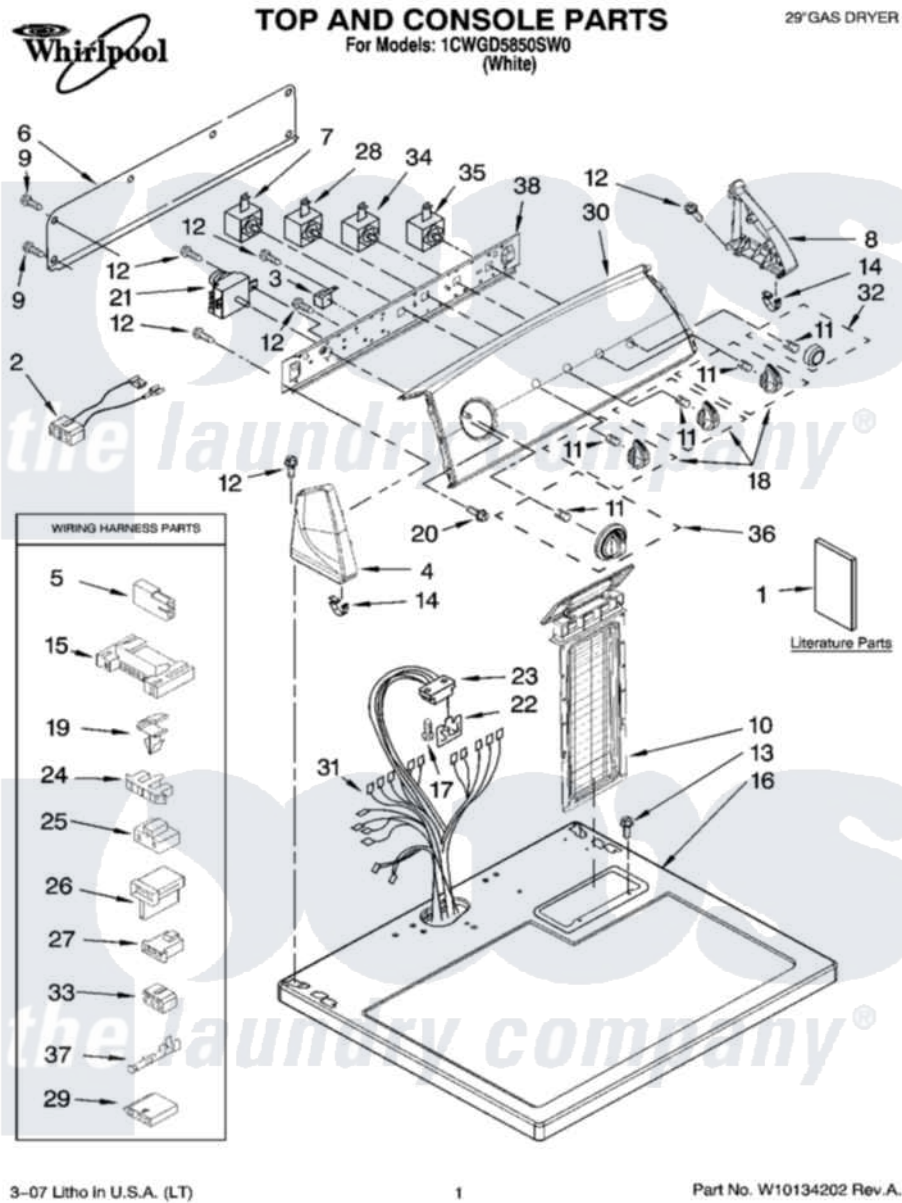

# Whirlpool 1CWGD5850SW0 01 - TOP AND CONSOLE PARTS

3-07 Litho in U.S.A. (LT)

1

Part No. W10134202 Rev.A.

Whirlpool [Residential Whirlpool 1CWGD5850SW0 Dryer Parts](#) Parts Diagram 01 - TOP AND CONSOLE PARTS  
 Click on the part number to view part

10	<a href="#">8557857</a>		Screen, Lint
11	<a href="#">8536939</a>		Clip, Knob
12	8533971	<a href="#">90767</a>	Screw, 8A X 3/8 HeX Washer Head Tapping
13	688983	<a href="#">487240</a>	Screw, For Mtg. Service Capacitor
14	<a href="#">8312709</a>		Clip-Console
15	<a href="#">3395683</a>		Receptacle, Multi-Terminal
16	<a href="#">W10028870</a>		Top
17	359625	<a href="#">487240</a>	Screw, For Mtg. Service Capacitor
18	<a href="#">W10034380</a>		Knob, Control
19	<a href="#">3394427</a>		Clip-Harness
20	8533951	<a href="#">3400859</a>	Screw, Grounding
21	<a href="#">3406725</a>		Timer Assembly
22	<a href="#">8558178</a>		Control, Electronic
23	<a href="#">3391885</a>		Connector, Edge
24	<a href="#">3397269</a>		Connector, Timer
25	<a href="#">3401144</a>		Connector
26	<a href="#">3403499</a>		Connector, 2-Postion
27	<a href="#">3403498</a>		Connector, 3-Position
28	<a href="#">3405152</a>		Switch, Wrinkle Shield
29	<a href="#">3936144</a>		Do-It-Yourself Repair Manuals
30	<a href="#">8578863</a>		Panel, Control
31	<a href="#">8299890</a>		Harness, Wiring
32	<a href="#">W10034770</a>		Knob, Push-To-Start
33	<a href="#">3347243</a>		Block, Disconnect
34	<a href="#">3405154</a>		Switch Rotary
35	<a href="#">3398094</a>		Switch, Push To Start
36	<a href="#">W10034750</a>		Timer Knob Assembly
37	<a href="#">94614</a>		Terminal
38	<a href="#">8566052</a>		Bracket, Console