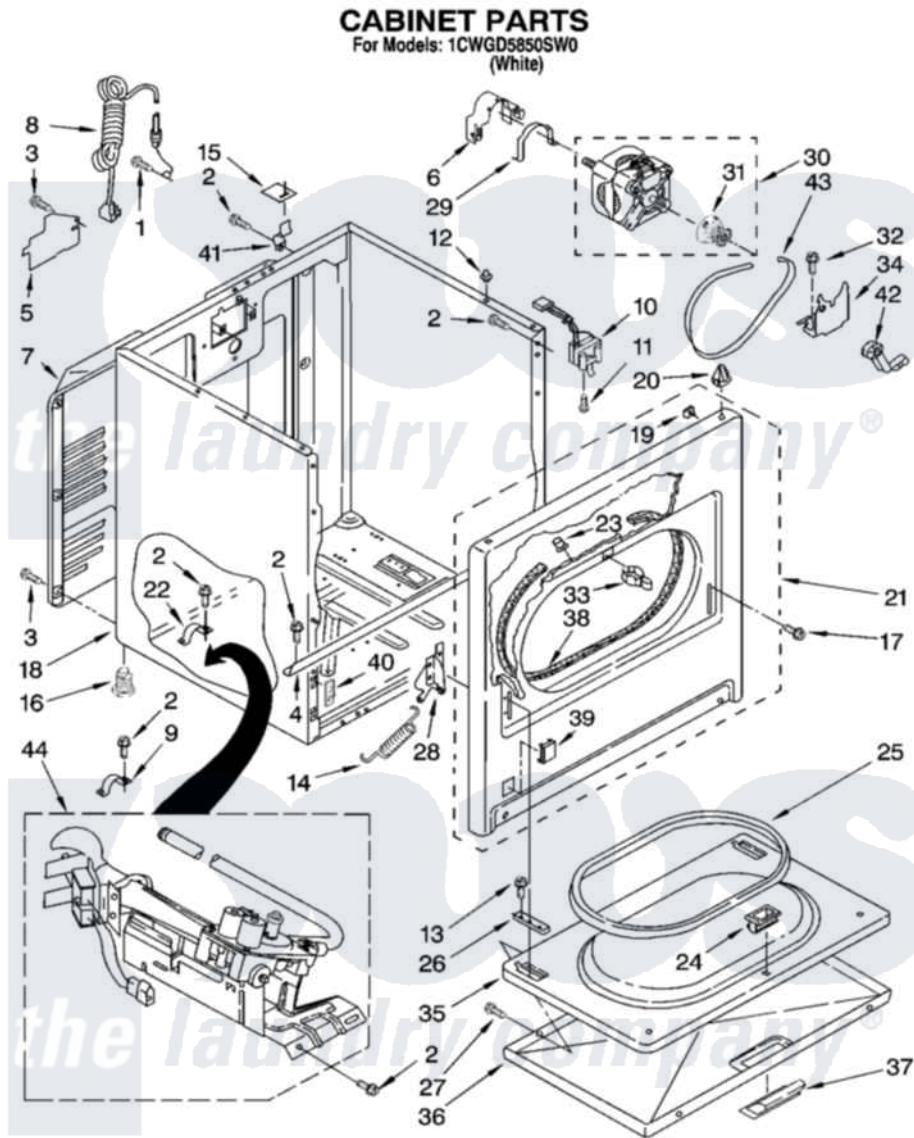

# Whirlpool 1CWGD5850SW0 02 - CABINET PARTS

W10134202

3

Whirlpool [Residential Whirlpool 1CWGD5850SW0 Dryer Parts](#) Parts Diagram 02 - CABINET PARTS  
Click on the part number to view part

Item	Original Part Number	Replaced By	Status	Part Description
1	697776	<a href="#">4331106</a>		Screw, No.10-32 X 7/16
2	343641	<a href="#">681414</a>		Screw, 10AB X 1/2
3	<a href="#">693995</a>			Screw, Hex Head
4	<a href="#">8541400</a>			Bracket, Cabinet
5	<a href="#">3396795</a>			Cover, Terminal Block
6	<a href="#">3404162</a>			Clamp, Motor
7	3396805	<a href="#">280043</a>		Panel-Rear
8	344020	<a href="#">3401402</a>		Cord, Power
9	<a href="#">3980175</a>			Clamp, Elbow
10	<a href="#">3406107</a>			Door Switch Assembly
11	697773	<a href="#">3395530</a>		Screw
12	<a href="#">98669</a>			Lock, Front Top
13	3357011	<a href="#">308685</a>		Side Trim )
14	<a href="#">W10041960</a>			Spring, Door
15	<a href="#">18849</a>			Pad, Top Hinge
16	3392100	<a href="#">49621</a>		Feet-Leveling