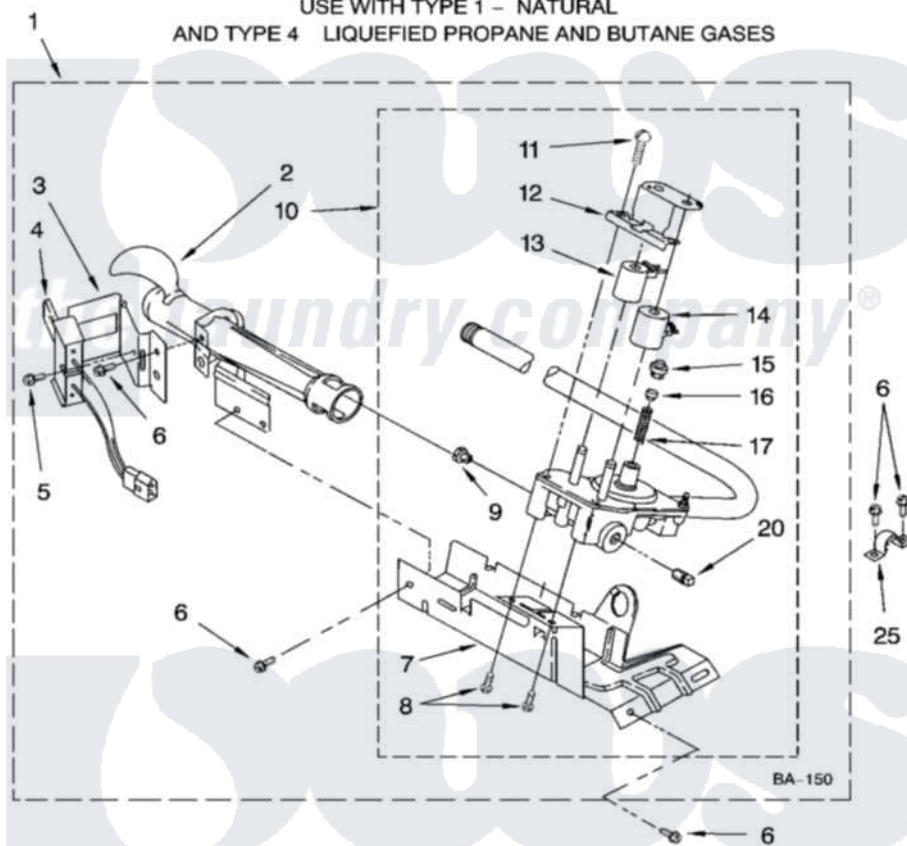

**Whirlpool 1CWGD5850SW0 04 - 8318272 BURNER ASSEMBLY,  
OPTIONAL PARTS (NOT INCLUDED)**

**8318272 BURNER ASSEMBLY**

For Models: 1CWGD5850SW0  
(White)

USE WITH TYPE 1 - NATURAL  
AND TYPE 4 LIQUEFIED PROPANE AND BUTANE GASES

W10134202

7

Whirlpool [Residential Whirlpool 1CWGD5850SW0 Dryer Parts](#) Parts Diagram 04 - 8318272 BURNER ASSEMBLY,  
OPTIONAL PARTS (NOT INCLUDED)  
Click on the part number to view part

Item	Original Part Number	Replaced By	Status	Part Description
1	8318272	<a href="#">W10465748</a>		Burner-Gas
2	688617	<a href="#">693140</a>		Burner
3	<a href="#">694298</a>			Bracket, Ignitor
4	686590	<a href="#">279311</a>		Ignitor
5	<a href="#">3393909</a>			Screw, 8-32 X 7/8
6	343641	<a href="#">681414</a>		Screw, 10AB X 1/2
7	693986			Base, Burner
8	<a href="#">3387057</a>			Screw, 10-16 X 1/2 Orifice, Burner
9	<a href="#">234826</a>			Orifice, Burner Type 1
"	<a href="#">229742</a>			Orifice, Burner
"	<a href="#">234868</a>			Orifice, Burner
10	8318277	<a href="#">W10337269</a>		Valve-Gas
11	<a href="#">694421</a>			Screw, Bracket Mounting
12	<a href="#">694538</a>			Bracket, Shunt