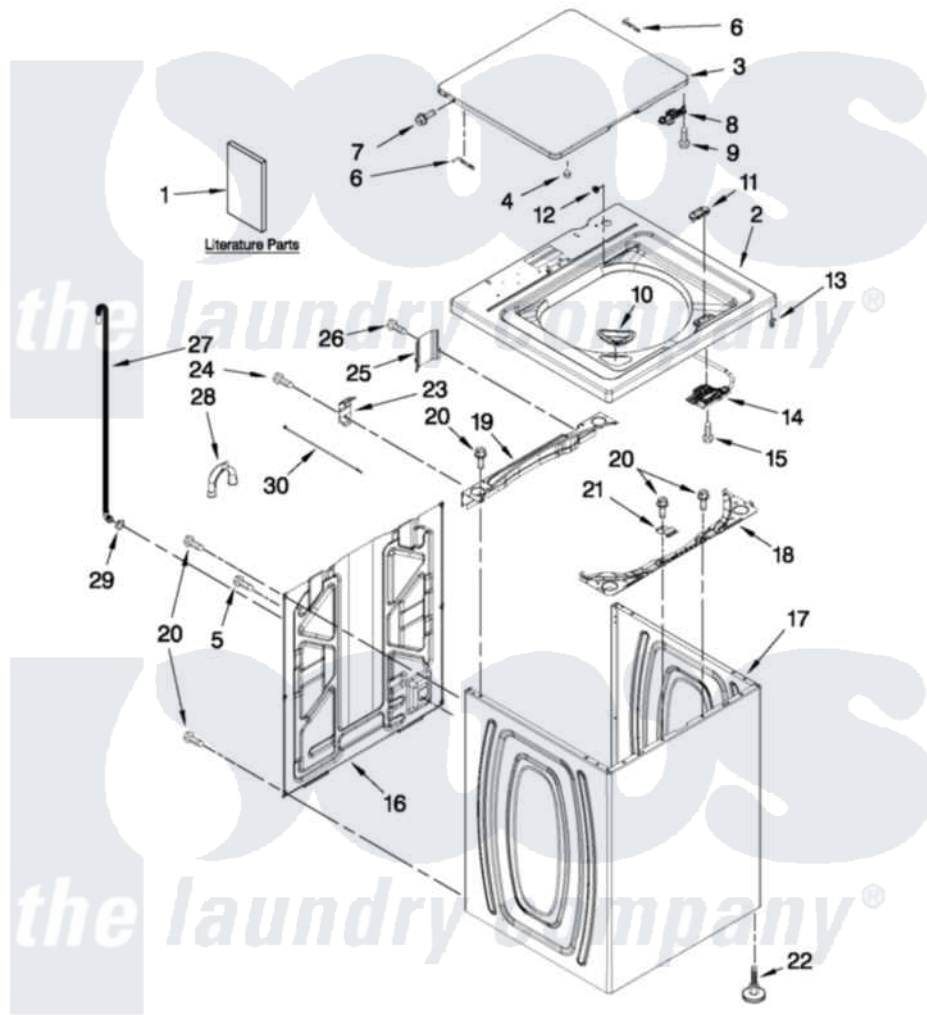

Whirlpool 1CWTW4740YQ0 01 - TOP AND CABINET PARTS

TOP AND CABINET PARTS

For Model: 1CWTW4740YQ0
(White)

AUTOMATIC WASHER

FOR ORDERING INFORMATION REFER TO PARTS PRICE LIST

8-11 Litho in U.S.A. (BMN)(bay)

1

Part No. W10444025 Rev. A

Whirlpool [Residential Whirlpool 1CWTW4740YQ0 Washer Parts](#) Parts Diagram 01 - TOP AND CABINET PARTS
Click on the part number to view part

Item	Original Part Number	Replaced By	Status	Part Description
1	W10425223		Not Available	INSTALLATION INSTRUCTIONS
"	W10424590		Not Available	USE & CARE GUIDE
"	W10280489		Not Available	INSTALLATION (TECH SHEET)
2	W10251299			Top
3	W10251302	W10338625		Lid
4	9724509			Bumper, Lid
5	9740848			Screw, Mixing Valve Mounting
6	91770			Hinge, Lid
7	W10119872	W10119828		Screw, Lid Hinge Mounting
8	W10240513			Strike, Lid Lock
9	W10273971			Screw, 6-19 X 1/2
10	W10192089			Dispenser, Bleach
11	W10392041			Bezel, Lid Lock
12	21258			Bearing, Lid Hinge
13	90016			Clip, Pressure Switch Hose