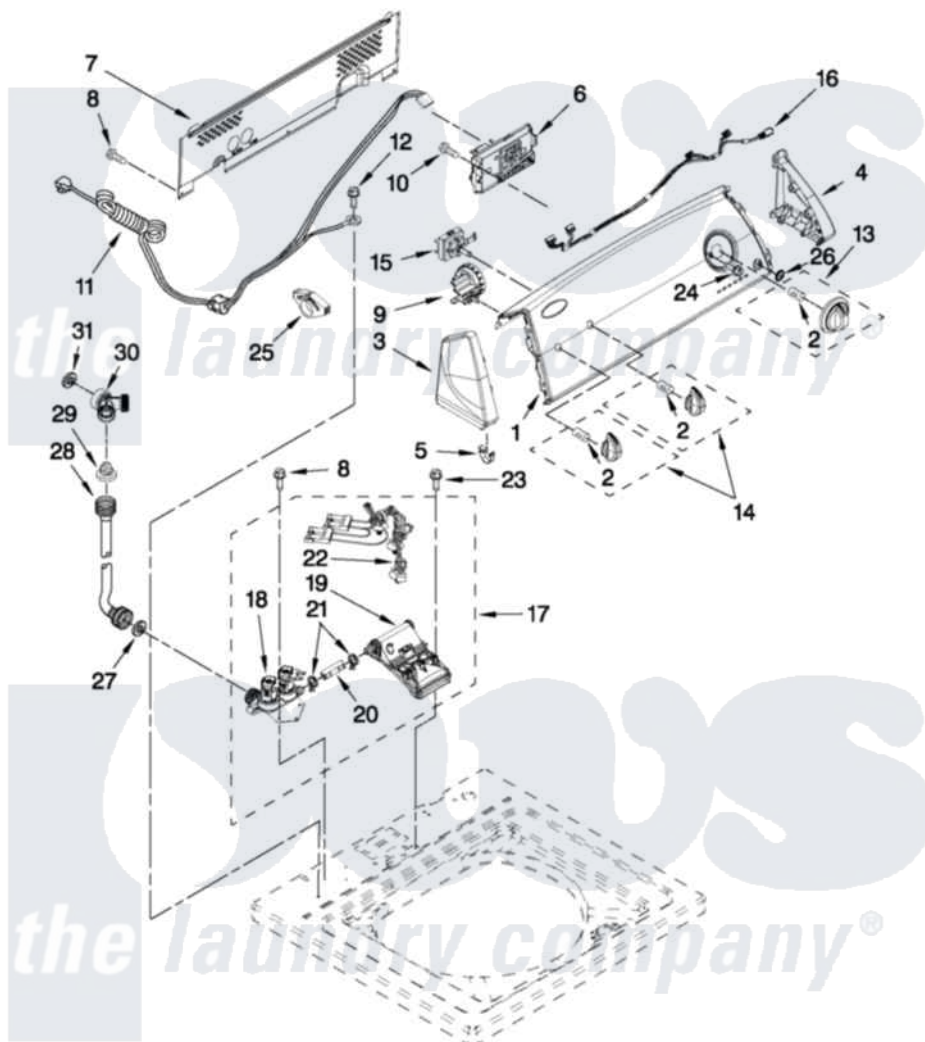

Whirlpool 1CWTW4740YQ0 02 - CONTROLS AND WATER INLET PARTS

CONTROLS AND WATER INLET PARTS

For Model: 1CWTW4740YQ0
(White)

FOR ORDERING INFORMATION REFER TO PARTS PRICE LIST

W10444025

3

Whirlpool Residential Whirlpool 1CWTW4740YQ0 Washer Parts Parts Diagram 02 - CONTROLS AND WATER INLET PARTS

[Click on the part number to view part](#)

Item	Original Part Number	Replaced By	Status	Part Description
1	W10420688			Panel, Console
2	8536939			Clip, Knob
3	8566035	8565957		Cap, End
4	8566032	8565954		Cap, End
5	8312709			Clip-Console
6	W10422237			Control Unit Assembly, Machine And Motor
7	W10420985			Panel, Console Rear Cover
8	1157158	489069		Xxscrew, 10-12 X 1/2
9	W10268910			Switch, Water Level
10	90767			Screw, 8A X 3/8 HeX Washer Head Tapping
11	W10276649			Cord, Power
12	3400076			Screw, Bracket Mounting
13	W10034750			Timer Knob Assembly
14	W10034380			Knob, Control

15	W10285511		Switch, Rotary Encoder
16	W10291178		Harness, Upper
17	W10357189		Inlet Assembly, Water
18	W10352256		Valve, Water Mixing
19	W10334611	W10441423	Vacuum Break
20	W10238347		Hose, Vacuum Break
21	W10117298	596669	Clamp, Manifold
22	W10344775		Harness, Valve
23	8281163		Screw, Dispenser Housing Mounting
24	3400818		Screw, Timer Mounting
25	W10348582		Cable Tie
26	W10251309		Pushbutton, Start
27	W10242307	16123	Washer Inlet-Hose Miscellaneous Parts Must be Ordered Separately.
28	W10194210	89503	Hose-Inlet
"	W10196191	89503	Hose-Inlet
29	353362	285452	Hose Screen
30	W10269488		Connector- Hose, Y
31	3357450		Washer, Water Inlet Hose