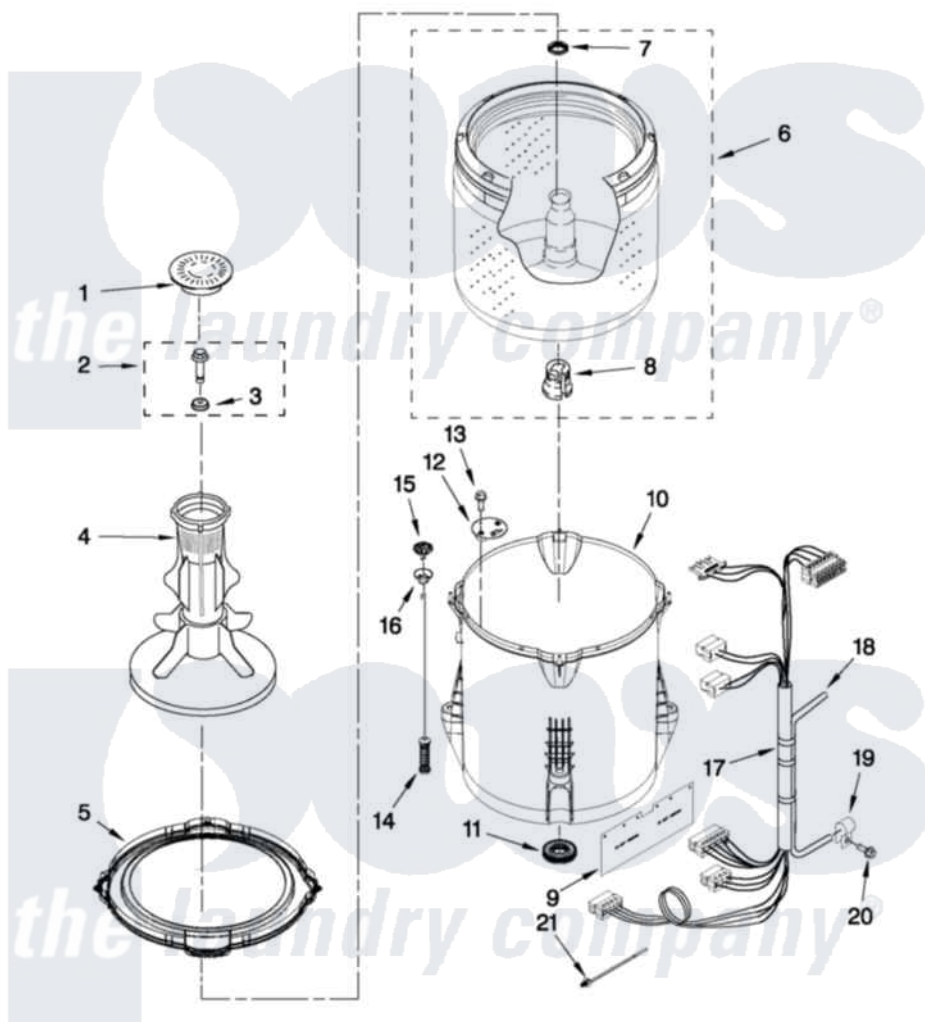

Whirlpool 1CWTW4740YQ0 03 - BASKET AND TUB PARTS

BASKET AND TUB PARTS

For Model: 1CWTW4740YQ0
(White)

W10444025

FOR ORDERING INFORMATION REFER TO PARTS PRICE LIST

5

Whirlpool [Residential Whirlpool 1CWTW4740YQ0 Washer Parts](#) Parts Diagram 03 - BASKET AND TUB PARTS
Click on the part number to view part

Item	Original Part Number	Replaced By	Status	Part Description
1	3352483			Cap, Agitator
2	W10003790			Screw And Washer
3	3949550			Washer
4	63377			Agitator
5	W10215108			Ring, Tub
6	W10389330	W10349185		Basket
7	21366			Nut, Spanner
8	389140			Tub Block, Basket Drive
9	W10339098			Shield, Splash
10	W10238320	W10371566		Tub-Outer
11	W10006371	W10324647		Seal-Tub
12	W10215093			Filter, Drain Pump
13	8533928			Screw, 8-18 X 3/4
14	W10257088	W10349191		Suspension
15	W10215136	W10440729		Suspension
16	W10256551	W10440729		Suspension

17	W10297444		Harness, Lower
18	W10297436	353244	Hose, Pressure Switch
19	W10005430		Clamp, Pressure Hose Retainer
20	8533943	W10109200	Screw, Baffle Mounting
21	W10298887		Cable Tie