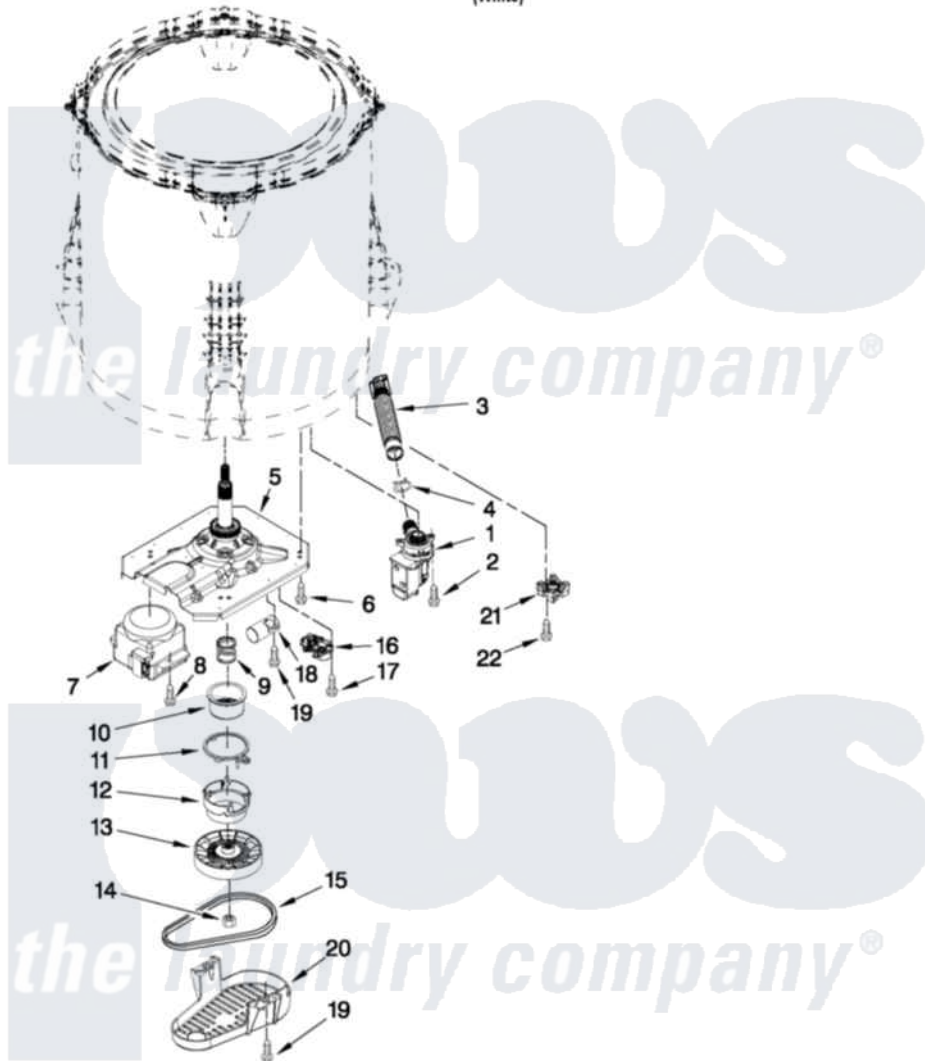

Whirlpool 1CWTW4740YQ0 04 - GEARCASE, MOTOR AND PUMP PARTS

GEARCASE, MOTOR AND PUMP PARTS

For Model: 1CWTW4740YQ0
(White)

FOR ORDERING INFORMATION REFER TO PARTS PRICE LIST

7

W10444025

[Whirlpool Residential Whirlpool 1CWTW4740YQ0 Washer Parts](#) Parts Diagram 04 - GEARCASE, MOTOR AND PUMP PARTS

[Click on the part number to view part](#)

Item	Original Part Number	Replaced By	Status	Part Description
1	W10276397			Pump Assembly, Drain
2	W10004910			Screw, 12-16 X 1-1/4
3	W10215091			Hose, Inner Drain Assembly
4	8317496	285655		Clamp, Hose
5	W10006378	W10473144		Gearcase Assembly
6	W10249633			Screw, 7.2-1.6 X 30
7	W10006415			Motor, Drive
8	W10094780	W10182109		Screw-Kit
9	W10006382	W10315818		Cam
10	W10006352	W10315818		Cam
11	W10006353	W10315818		Cam
12	W10006354	W10315818		Cam
13	W10006356			Pulley
14	W10163336			Nut, Pulley
15	W10006384			Belt, Drive
16	W10006355			Actuator, Shift

17	9741052	Screw, 6-32 X 1.00
18	W10278556	Capacitor, Motor Run
19	357640	Screw And Washer
20	W10006383	Shield, Pulley Cover
21	W10238318	Counterweight
22	W10238319	Screw, 8-18 X 1.00