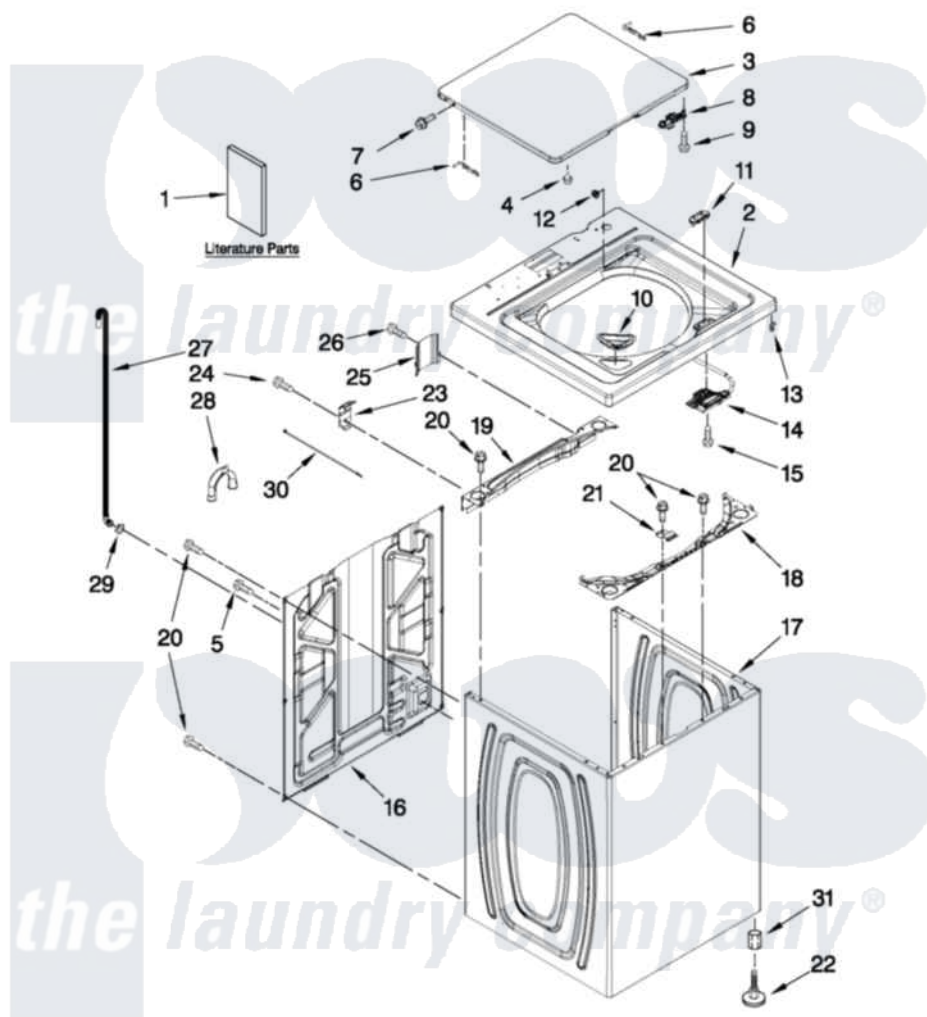

Whirlpool 1CWTW4840YW0 01 - TOP AND CABINET PARTS

TOP AND CABINET PARTS

AUTOMATIC WASHER

For Model: 1CWTW4840YW0
(White)

FOR ORDERING INFORMATION REFER TO PARTS PRICE LIST

8-11 Litho in U.S.A. (BMN)(bay)

1

Part No. W10444609 Rev. A

Whirlpool Residential Whirlpool 1CWTW4840YW0 Washer Parts Parts Diagram 01 - TOP AND CABINET PARTS

[Click on the part number to view part](#)

Item	Original Part Number	Replaced By	Status	Part Description
1	W10425223		Not Available	INSTALLATION INSTRUCTIONS
"	W10424590		Not Available	USE & CARE GUIDE
"	W10280489		Not Available	INSTALLATION (TECH SHEET)
"	W10421759		Not Available	ENERGY GUIDE
2	W10251319			Top
3	W10027624	W10193861		Lid
4	9724509			Bumper, Lid
5	9740848			Screw, Mixing Valve Mounting
6	91770			Hinge, Lid
7	W10119872	W10119828		Screw, Lid Hinge Mounting
8	W10240513			Strike, Lid Lock
9	W10273971			Screw, 6-19 X 1/2
10	W10192089			Dispenser, Bleach
11	W10392041			Bezel, Lid Lock
12	21258			Bearing, Lid Hinge