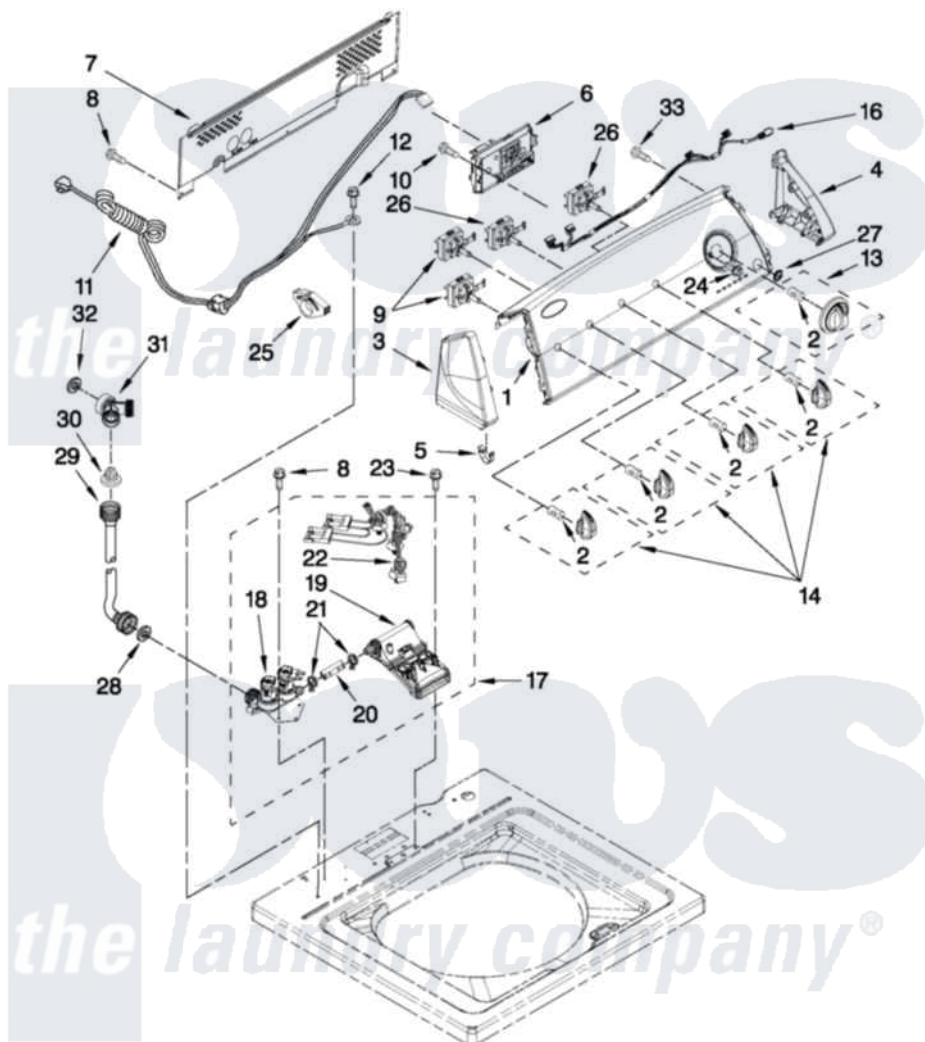

# Whirlpool 1CWTW4840YW0 02 - CONTROLS AND WATER INLET PARTS

## CONTROLS AND WATER INLET PARTS

For Model: 1CWTW4840YW0  
(White)

FOR ORDERING INFORMATION REFER TO PARTS PRICE LIST

W10444609

3

Whirlpool Residential Whirlpool 1CWTW4840YW0 Washer Parts Parts Diagram 02 - CONTROLS AND WATER INLET PARTS

[Click on the part number to view part](#)

Item	Original Part Number	Replaced By	Status	Part Description
1	<a href="#">W10420692</a>			Panel, Console
2	<a href="#">8536939</a>			Clip, Knob
3	8566035	<a href="#">8565957</a>		Cap, End
4	8566032	<a href="#">8565954</a>		Cap, End
5	<a href="#">8312709</a>			Clip-Console
6	<a href="#">W10438172</a>			Control Unit Assembly, Machine And Motor
7	<a href="#">W10420985</a>			Panel, Console Rear Cover
8	1157158	<a href="#">489069</a>		Xxscrew, 10-12 X 1/2
9	<a href="#">W10285512</a>			Switch, Rotary Encoder
10	<a href="#">90767</a>			Screw, 8A X 3/8 HeX Washer Head Tapping
11	<a href="#">W10276649</a>			Cord, Power
12	<a href="#">3400076</a>			Screw, Bracket Mounting
13	<a href="#">W10034750</a>			Timer Knob Assembly
14	<a href="#">W10034380</a>			Knob, Control