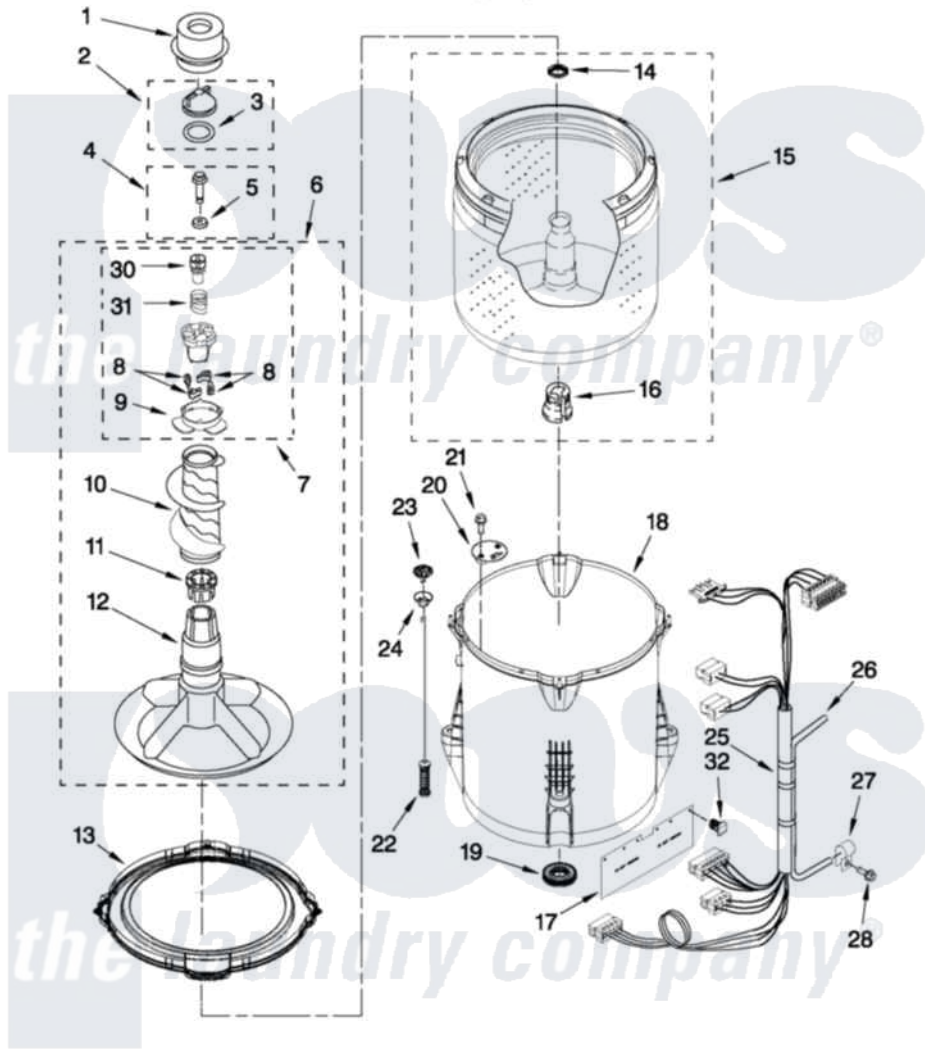

# Whirlpool 1CWTW4840YW0 03 - BASKET AND TUB PARTS

## BASKET AND TUB PARTS

For Model: 1CWTW4840YW0  
(White)

FOR ORDERING INFORMATION REFER TO PARTS PRICE LIST

W10444609

5

Whirlpool [Residential Whirlpool 1CWTW4840YW0 Washer Parts](#) Parts Diagram 03 - BASKET AND TUB PARTS  
Click on the part number to view part

Item	Original Part Number	Replaced By	Status	Part Description
1	<a href="#">8580006</a>			Dispenser, Fabric Softener
2	3354733	<a href="#">W10074580</a>		Cap, Barrier
3	<a href="#">W10072840</a>			Fabric Softener
4	<a href="#">W10003790</a>			Screw And Washer
5	<a href="#">3949550</a>			Washer
6	<a href="#">8578210</a>			Agitator, Complete Assembly
7	<a href="#">8537434</a>			Cam, Driven
8	3366877	<a href="#">80040</a>		Dog-Agitator
9	<a href="#">8055141</a>			Bearing-Driven Cam
10	<a href="#">8054468</a>			Auger, Agitator
11	<a href="#">8055228</a>			Spacer, Thrust
12	<a href="#">8578209</a>			Agitator, Complete Assembly
13	<a href="#">W10215108</a>			Ring, Tub
14	<a href="#">21366</a>			Nut, Spanner
15	W10358261	<a href="#">W10349185</a>		Basket
16	<a href="#">389140</a>			Tub Block, Basket Drive

17	<a href="#">W10339098</a>		Shield, Splash
18	W10238320	<a href="#">W10371566</a>	Tub-Outer
19	W10006371	<a href="#">W10324647</a>	Seal-Tub
20	<a href="#">W10215093</a>		Filter, Drain Pump
21	<a href="#">8533928</a>		Screw, 8-18 X 3/4
22	W10257088	<a href="#">W10349191</a>	Suspension
23	W10215136	<a href="#">W10440729</a>	Suspension
24	W10256551	<a href="#">W10440729</a>	Suspension
25	<a href="#">W10297439</a>		Harness, Lower
26	W10431037	<a href="#">353244</a>	Hose, Pressure Switch
27	<a href="#">W10005430</a>		Clamp, Pressure Hose Retainer
28	8533943	<a href="#">W10109200</a>	Screw, Baffle Mounting
30	<a href="#">8533540</a>		Retainer, Spring
31	<a href="#">8055140</a>		Spring, Compression
32	<a href="#">W10273613</a>		Retainer, Push In