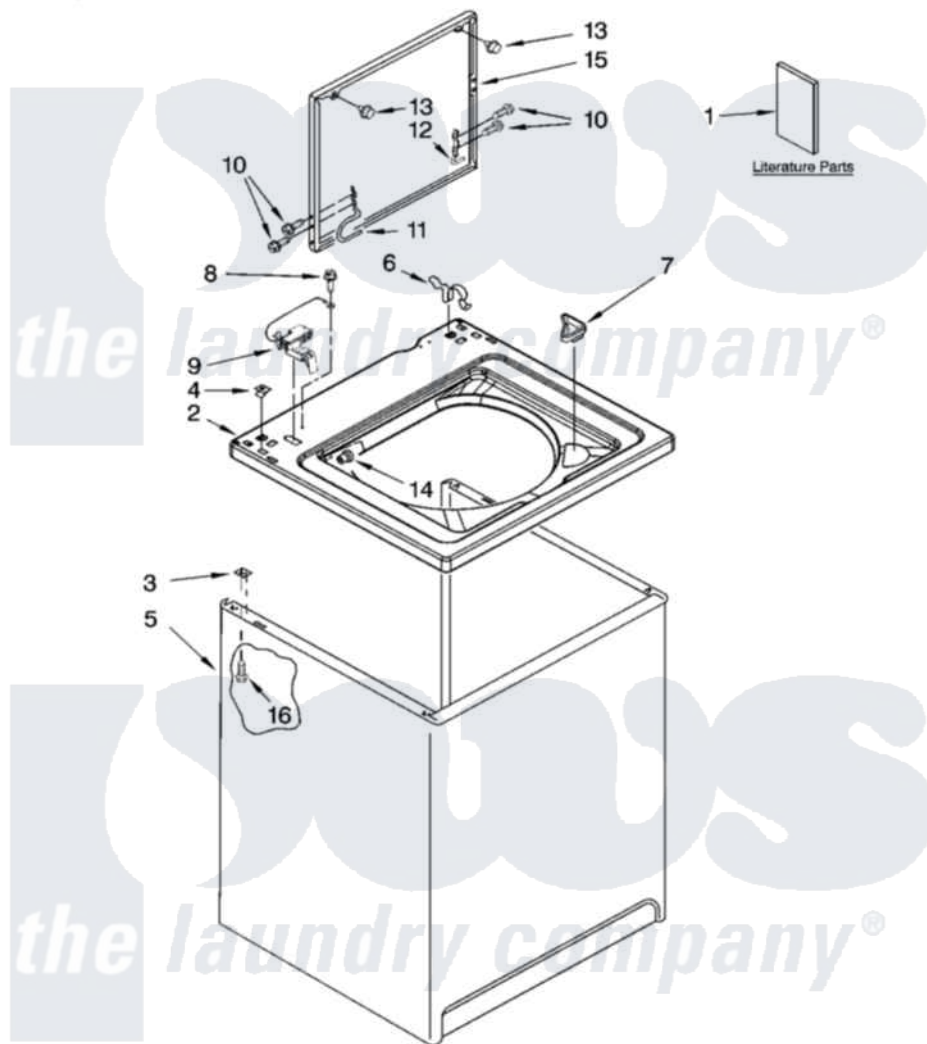

# Whirlpool 1CWTW5100VQ0 01 - TOP AND CABINET PARTS

## TOP AND CABINET PARTS

For Model: 1CWTW5100VQ0  
(White)

AUTOMATIC  
WASHER

1-09 Litho in U.S.A. (drd)(bay)

1

Part No. W10239434 Rev. A

Whirlpool [Residential Whirlpool 1CWTW5100VQ0 Washer Parts](#) Parts Diagram 01 - TOP AND CABINET PARTS

[Click on the part number to view part](#)

Item	Original Part Number	Replaced By	Status	Part Description
1	W10235702		Not Available	Installation Instructions
"	W10235704		Not Available	Feature Sheet
"	W10235703		Not Available	Use & Care Guide
"	8578912		Not Available	Wiring Diagram
2	<a href="#">8318064</a>			Top
3	62750			Spacer, Cabinet To Top (4)
4	<a href="#">357213</a>			Nut, Push-In
5	<a href="#">63424</a>			Cabinet
6	<a href="#">62780</a>			Clip, Top And Cabinet And Rear Panel
7	<a href="#">3362952</a>			Dispenser, Bleach
8	<a href="#">3351614</a>			Screw, Gearcase Cover Mounting
9	<a href="#">8318084</a>			Switch, Lid
10	<a href="#">W10119828</a>			Screw, Lid Hinge Mounting
11	<a href="#">W10225135</a>			Hinge, Lid
12	<a href="#">91770</a>			Hinge, Lid

13	<a href="#">9724509</a>	Bumper, Lid	
14	<a href="#">21258</a>	Bearing, Lid Hinge	
15	8541774	<a href="#">W10193857</a>	Lid
16	<a href="#">3390631</a>	Screw, 10-16 X 3/8	