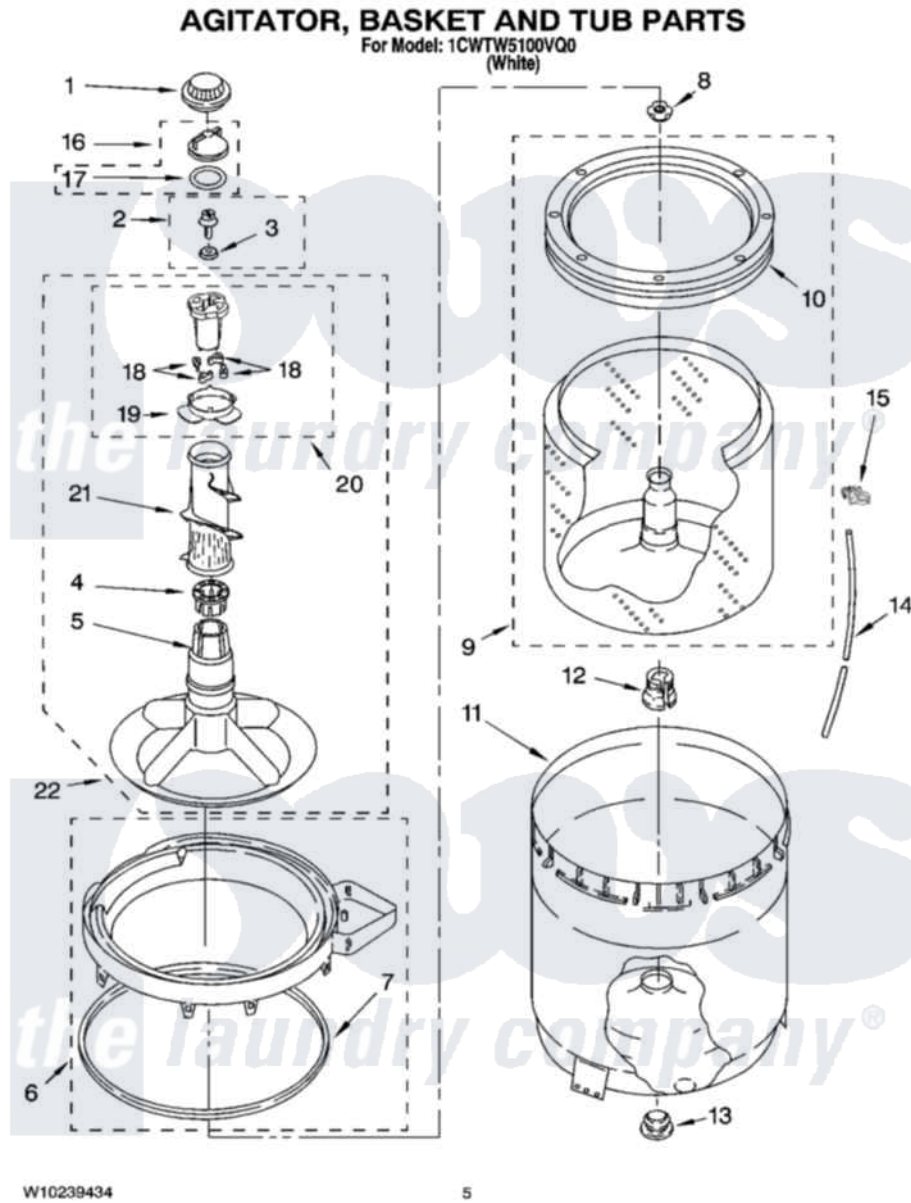

Whirlpool 1CWTW5100VQ0 03 - AGITATOR, BASKET AND TUB PARTS

Whirlpool [Residential Whirlpool 1CWTW5100VQ0 Washer Parts](#) Parts Diagram 03 - AGITATOR, BASKET AND TUB PARTS

[Click on the part number to view part](#)

Item	Original Part Number	Replaced By	Status	Part Description
1	3355758			Cap, Agitator
2	358237			Screw And Washer
3	3949550			Washer
4	3350389	285587		Washer
5	3347288			Agitator
6	8528150	W10445870		Ring-Tub
7	3976308			Gasket, Tub Ring
8	21366			Nut, Spanner
9	8526016	W10389328		Clothes Container, Assembly
10	387240			Ring, Balance
11	63849			Strain Relief, Power Cord
12	389140			Tub Block, Basket Drive
13	383727			Gasket, Centerpod
14	3347780	353244		Hose, Pressure Switch
15	2219077			Clip, Pressure Switch Hose
16	3354733	W10074580		Cap, Barrier