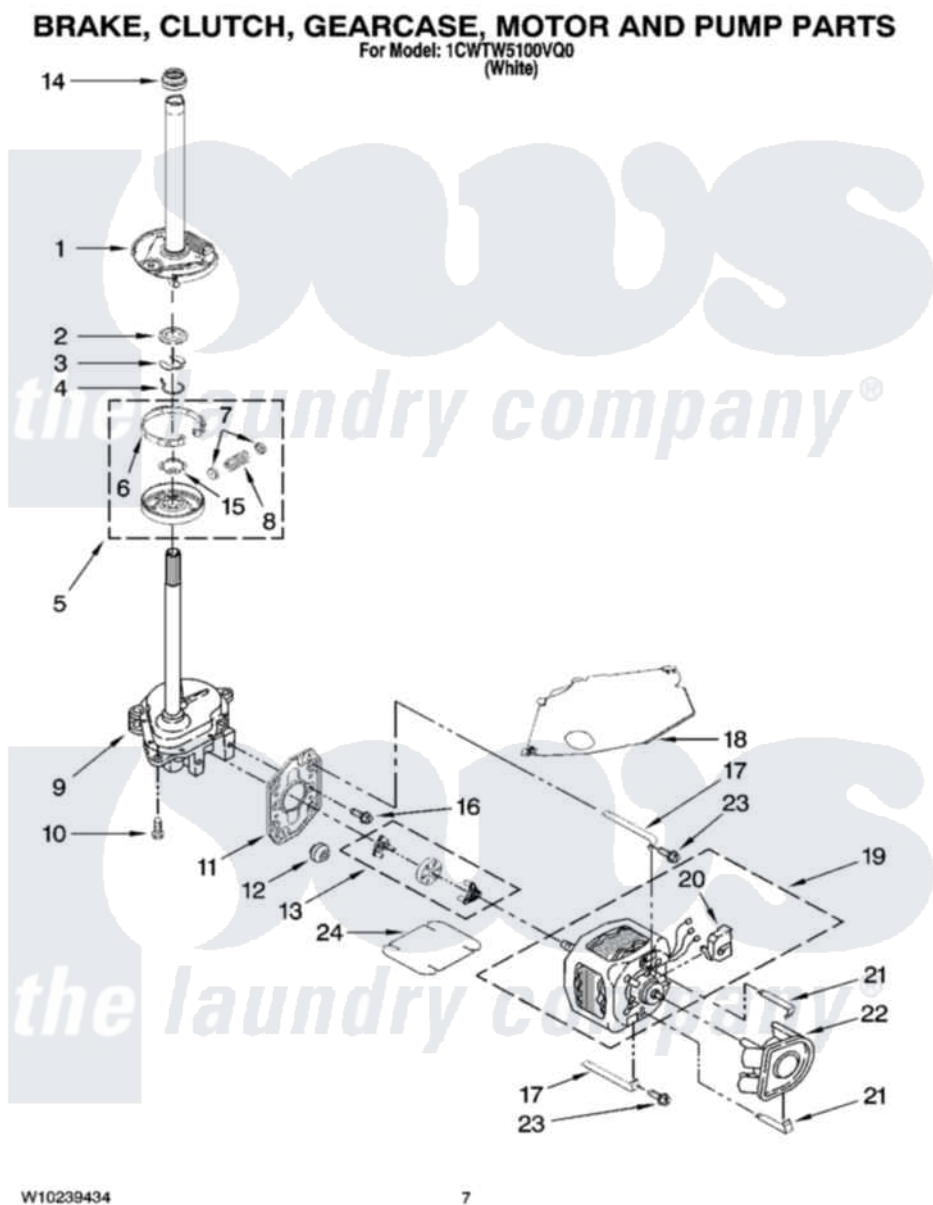

Whirlpool 1CWTW5100VQ0 04 - BRAKE, CLUTCH, GEARCASE, MOTOR AND PUMP PARTS

Whirlpool [Residential Whirlpool 1CWTW5100VQ0 Washer Parts](#) Parts Diagram 04 - BRAKE, CLUTCH, GEARCASE, MOTOR AND PUMP PARTS
Click on the part number to view part

Item	Original Part Number	Replaced By	Status	Part Description
1	388952	285792		Basketdrive
2	63292			Washer, Spin Tube Thrust
3	62697	W10080230		Ring, Spin Tube Support
4	63283	285353		Ring
5	3951311	285785		Clutch
6	3951308	285790		Lining
7	62646			Cap, Clutch Spring
8	3946792			Spring And Damper Assembly
9	3360630	3360629		Gearcase
10	3357334	3400516		Screw Anti-Rattle
11	62611			Plate, Motor Mount To Gearcase
12	62691			Grommet, Motor
13	3364003	285753A		Coupling
14	8577374			Seal, Centerpost

15	3355454		Clip, Main Drive
16	3400516		Screw Anti-Rattle
17	W10086010		Retainer, Motor
18	3362089		Shield, Tub To Motor
19	8528158	661600	Motor, Main Drive
20	3952056		Switch, Main Drive Motor
21	8546127		Retainer, Pump
22	3363394		Pump
23	3387485	273556	Screw, 10-16 X 5/8
24	3946532		Shield, Motor