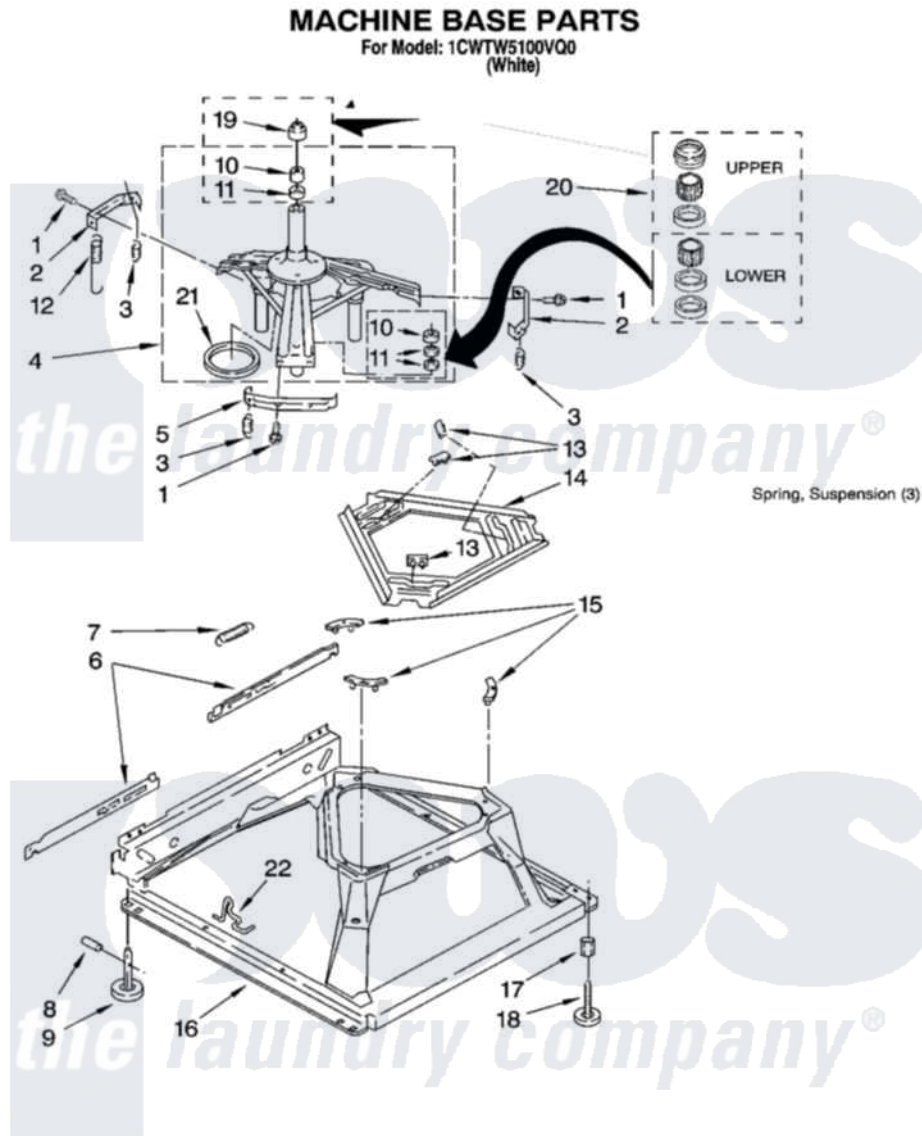

Whirlpool 1CWTW5100VQ0 05 - MACHINE BASE PARTS

8

W10239434

Whirlpool [Residential Whirlpool 1CWTW5100VQ0 Washer Parts](#) Parts Diagram 05 - MACHINE BASE PARTS
 Click on the part number to view part

Item	Original Part Number	Replaced By	Status	Part Description
1	3400076			Screw, Bracket Mounting
2	64067			Bracket, Spring Outer
3	63907			Spring, Suspension
4	8575214	280184		Support
5	64065			Bracket, Spring Outer
6	63466			Link, Leveling Mechanism
7	62597	8316845		Spring
8	62837			Pin, Knurled
9	62596	285244		Feet-Leveling
10	8546455			Bearing, Centerpost
11	357409	359449		Seal, Agitator Shaft
12	8534035	285901		Spring
13	62568	285219		Pad
14	3946509			Plate, Suspension
15	3363660	285744		Pad
16	3946512	285771		Base

17	3359452	Nut, Lock
18	W10001130	Foot, Leveling
19	8577376	Seal, Centerpost
20	285203	Centerpost Bearing Kit
21	63134	Ring, Sound Deadening
22	W10145155	Retainer, Suspension Spring