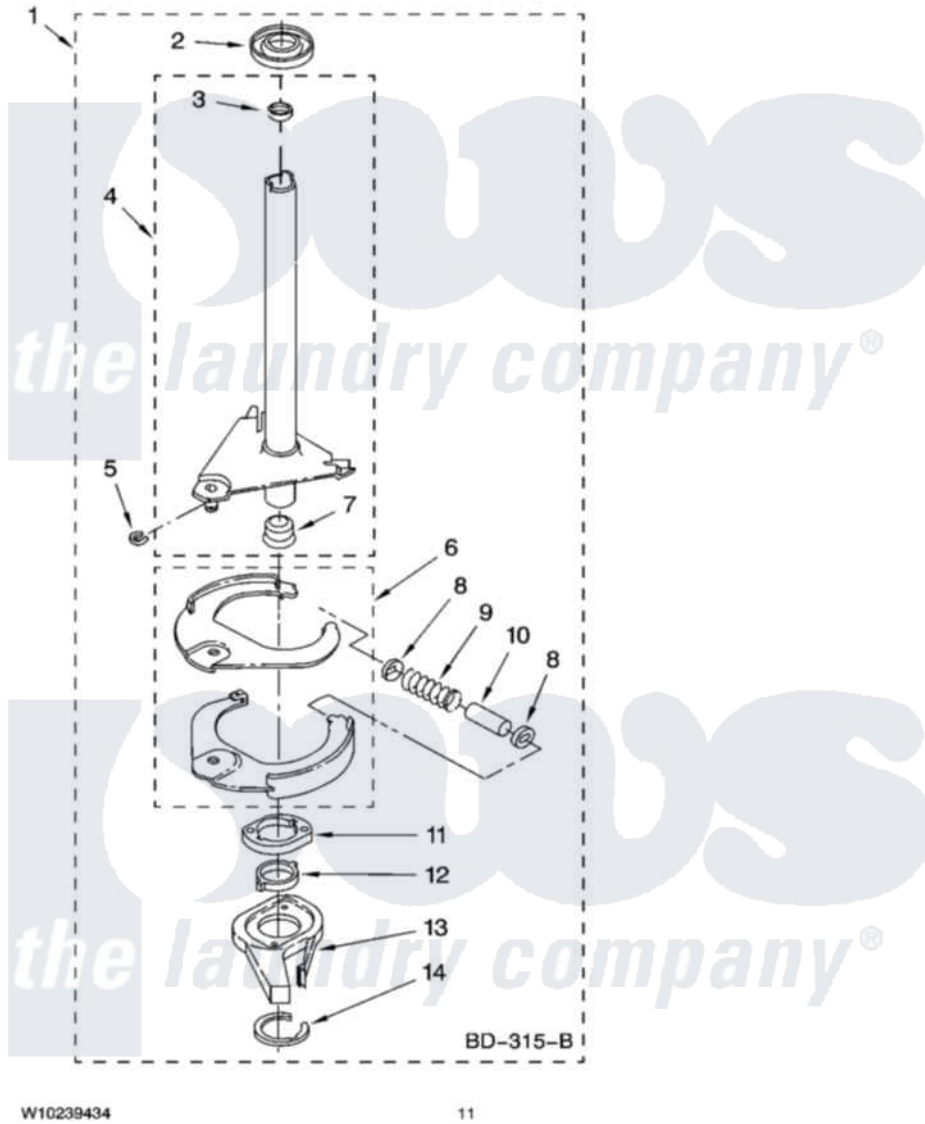

Whirlpool 1CWTW5100VQ0 07 - BRAKE AND DRIVE TUBE PARTS

BRAKE AND DRIVE TUBE PARTS

For Model: 1CWTW5100VQ0
(White)

W10239434

11

Whirlpool Residential Whirlpool 1CWTW5100VQ0 Washer Parts Parts Diagram 07 - BRAKE AND DRIVE TUBE PARTS
Click on the part number to view part

Item	Original Part Number	Replaced By	Status	Part Description
1	388952	285792		Basketdrive
2	62658			Ring, Thrust
3	356427			Seal, Spin Pinion
4	64027	64208		Tube-Spin
5	64035	W10083190		Ring, Retaining
6	64232	285438		Shoe-Brake
7	62703	8546462		"T" Bearing, Spin Tube
8	3353956	285658		Sleeve
9	387806		Not Available	Spring, Brake
10	3355360	285658		Sleeve
11	661516	8546461		Cam, Brake Release
12	63022			Sleeve, Cam
13	64194	285790		Lining
14	90368	W10083200		Ring, Retaining
	BLANK		Not Available	Following Parts Not Illustrated
"	285208			Lubricant