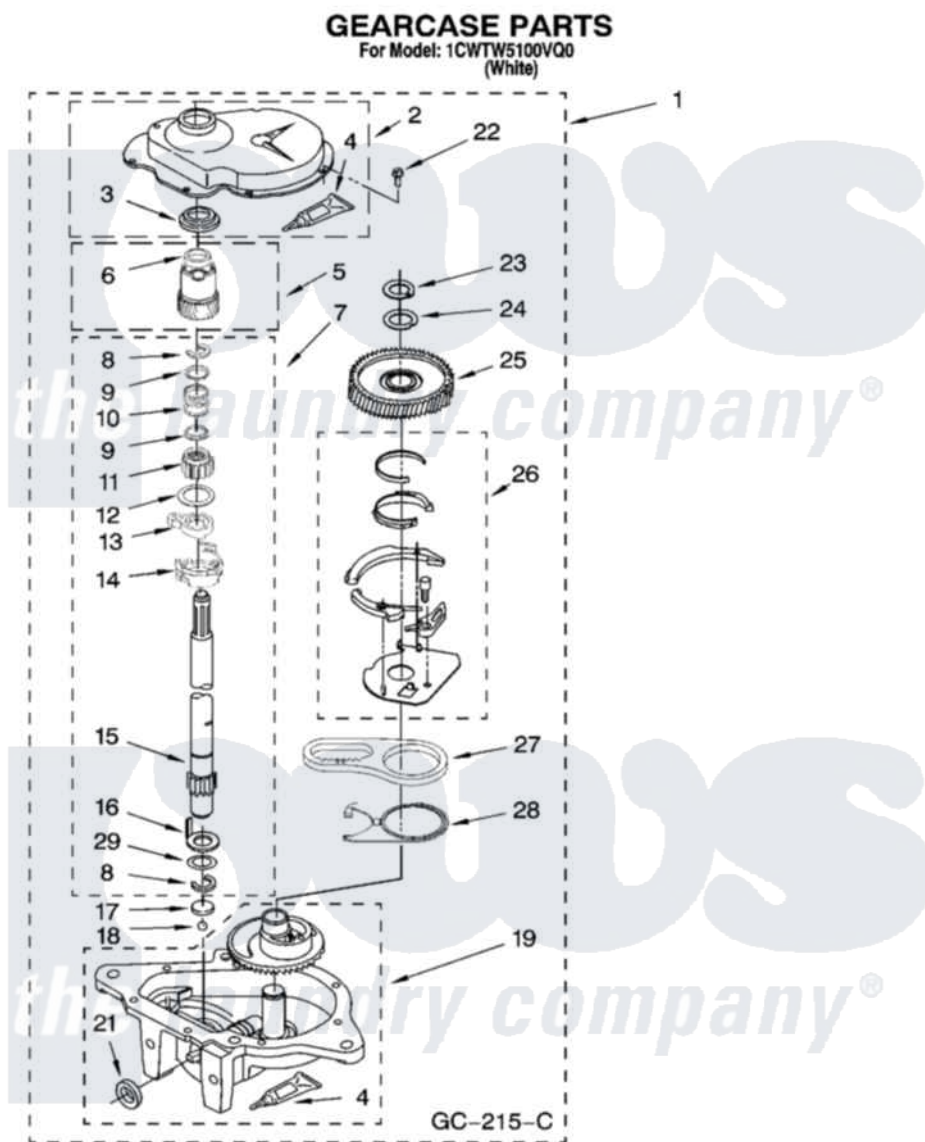

**Whirlpool 1CWTW5100VQ0 08 - GEARCASE PARTS, OPTIONAL PARTS
(NOT INCLUDED)**

12

W10239434

Whirlpool [Residential Whirlpool 1CWTW5100VQ0 Washer Parts](#) Parts Diagram 08 - GEARCASE PARTS, OPTIONAL PARTS (NOT INCLUDED)

[Click on the part number to view part](#)

| Item | Original Part Number | Replaced By | Status | Part Description |
|------|-------------------------|-------------------------|---------------|-----------------------|
| 1 | 3360630 | 3360629 | | Gearcase |
| 2 | 285202 | | | Cover, Gearcase |
| 3 | 3349985 | | | Seal, Gearcase Cover |
| 4 | 285195 | | | Sealer Sealer, Gasket |
| 5 | 63320 | 285362 | | Gear and Pinion |
| 6 | 356427 | | | Seal, Spin Pinion |
| 7 | 389387 | | | Shaft, Agitator |
| 8 | 90369 | | Not Available | Ring, Retaining (2) |
| 9 | 62677 | | | Retainer, Spring |
| 10 | 62676 | | | Spring, Agitator |
| 11 | 63273 | 285509 | | Shaft, Agitator |
| 12 | 62619 | | | Washer, Agitator Gear |
| 13 | 62580 | 285206 | | Cam-Agitator |
| 14 | 62581 | 285206 | | Cam-Agitator |
| 15 | 285509 | | | Shaft, Agitator |