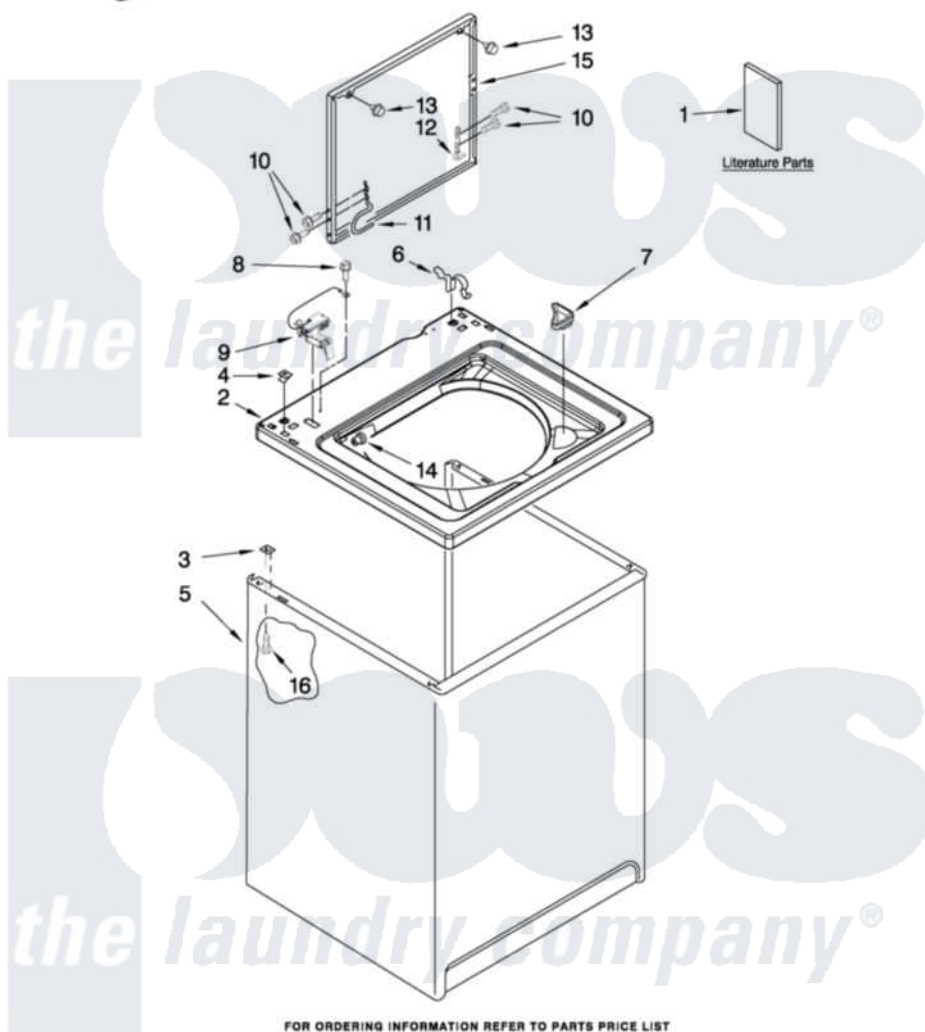

Whirlpool 1CWTW5100VQ1 01 - TOP AND CABINET PARTS

TOP AND CABINET PARTS

For Model: 1CWTW5100VQ1
(White)

AUTOMATIC
WASHER

FOR ORDERING INFORMATION REFER TO PARTS PRICE LIST

3-09 Litho in U.S.A. (dtd) (psw)

1

Part No. W10266841 Rev. A

Whirlpool [Residential Whirlpool 1CWTW5100VQ1 Washer Parts](#) Parts Diagram 01 - TOP AND CABINET PARTS

[Click on the part number to view part](#)

Item	Original Part Number	Replaced By	Status	Part Description
1	W10235702		Not Available	Installation Instructions
"	W10235704		Not Available	Feature Sheet
"	W10235703		Not Available	Use & Care Guide
"	W10199994		Not Available	Wiring Diagram
2	8318064			Top
3	62750			Spacer, Cabinet To Top (4)
4	357213			Nut, Push-In
5	63424			Cabinet
6	62780			Clip, Top And Cabinet And Rear Panel
7	3362952			Dispenser, Bleach
8	3351614			Screw, Gearcase Cover Mounting
9	8318084			Switch, Lid
10	W10119828			Screw, Lid Hinge Mounting
11	W10225135			Hinge, Lid
12	91770			Hinge, Lid

13

[9724509](#)

Bumper, Lid

14

[21258](#)

Bearing, Lid Hinge

15

8541774

[W10193857](#)

Lid

16

[W10165554](#)

Screw, 10-16 X 3/8