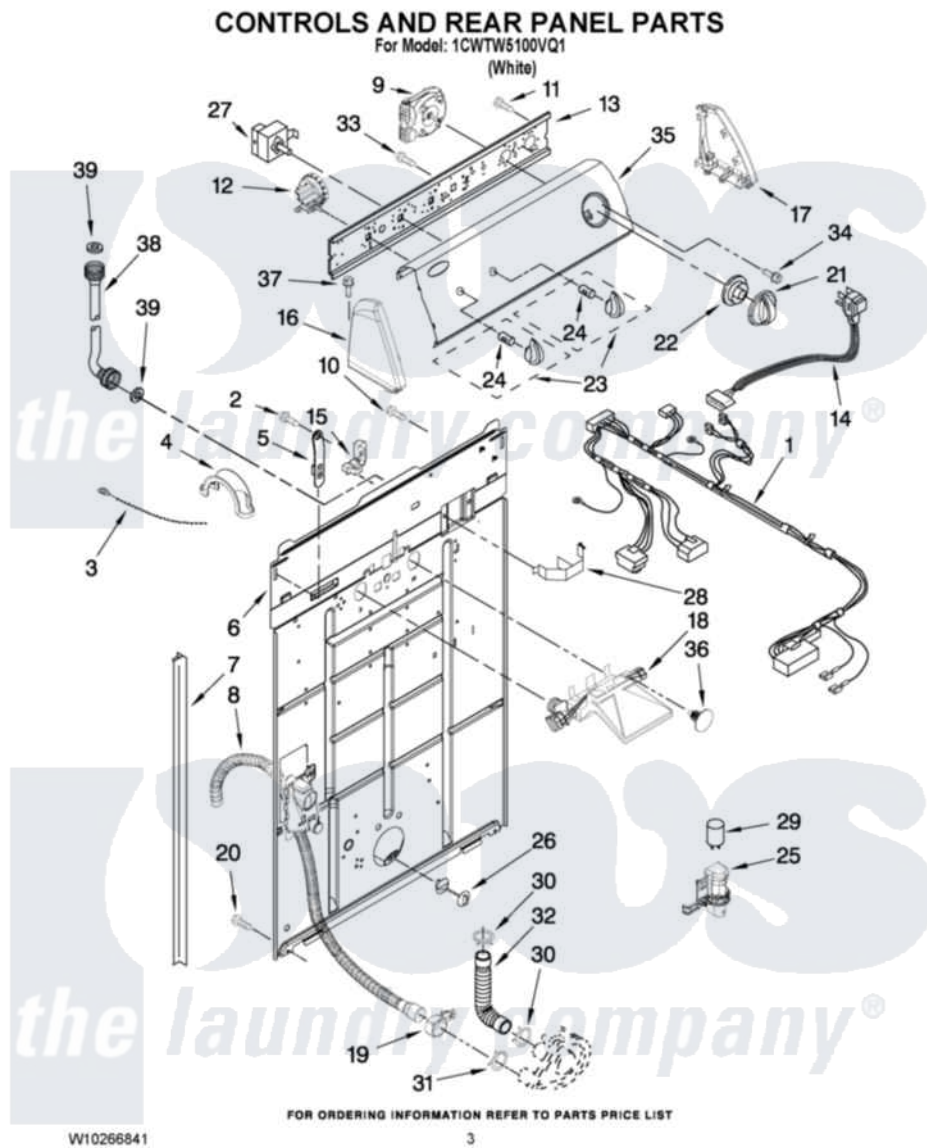

# Whirlpool 1CWTW5100VQ1 02 - CONTROLS AND REAR PANEL PARTS

Whirlpool [Residential Whirlpool 1CWTW5100VQ1 Washer Parts](#) Parts Diagram 02 - CONTROLS AND REAR PANEL PARTS

[Click on the part number to view part](#)

Item	Original Part Number	Replaced By	Status	Part Description
1	<a href="#">W10211259</a>			Harness, Wiring
2	<a href="#">9740848</a>			Screw, Mixing Valve Mounting
3	3347868	<a href="#">W10339879</a>		Tie, Cable
4	<a href="#">8577378</a>			U-Bend, Drain Hose
5	<a href="#">8568314</a>			Strap, Console
6	<a href="#">W10194450</a>			Panel, Rear
7	<a href="#">62747</a>			Pad, Rear Panel
8	<a href="#">W10189267</a>			Drain Hose Assembly
9	<a href="#">W10199989</a>			Timer, Control
10	<a href="#">3351614</a>			Screw, Gearcase Cover Mounting
11	<a href="#">90767</a>			Screw, 8A X 3/8 HeX Washer Head Tapping
12	8577845	<a href="#">W10339334</a>		Switch-WL
13	<a href="#">8544893</a>			Bracket, Control
14	8578842	<a href="#">285800</a>		Cord-Power