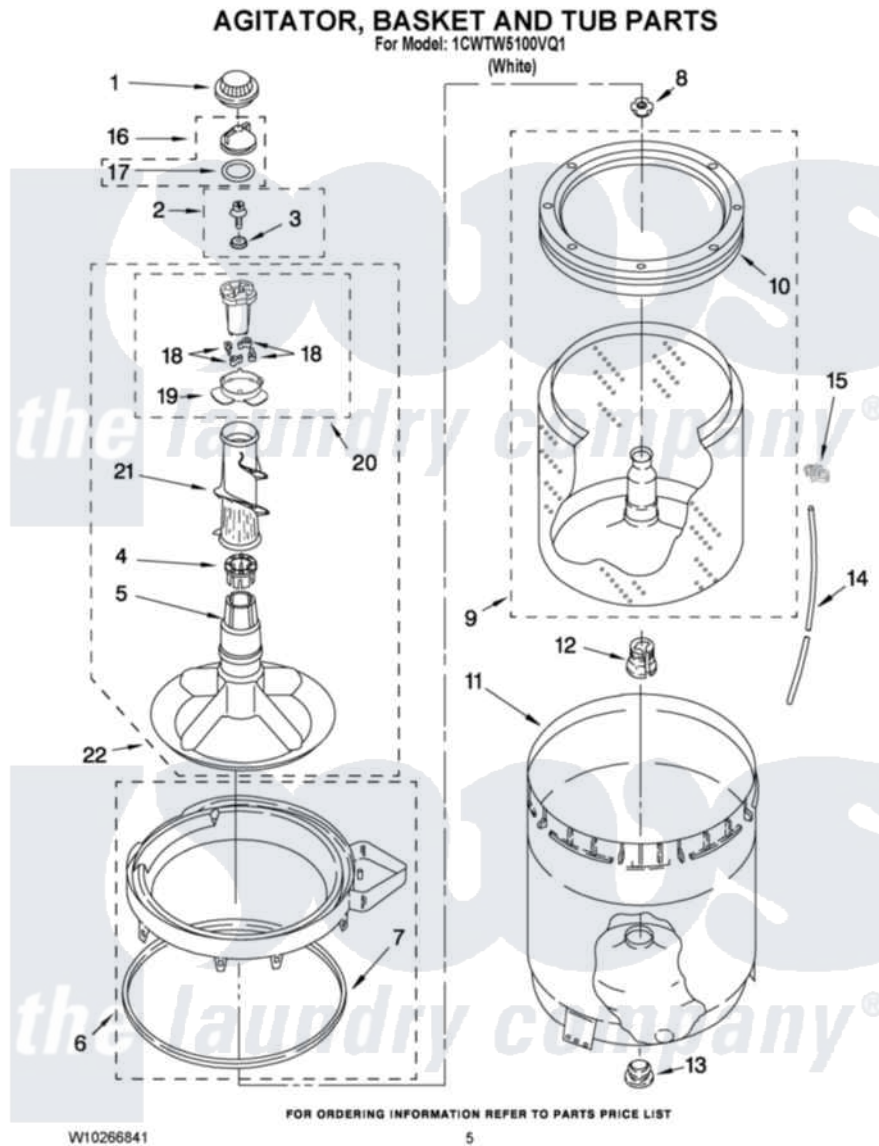

Whirlpool 1CWTW5100VQ1 03 - AGITATOR, BASKET AND TUB PARTS

Whirlpool [Residential Whirlpool 1CWTW5100VQ1 Washer Parts](#) Parts Diagram 03 - AGITATOR, BASKET AND TUB PARTS

[Click on the part number to view part](#)

Item	Original Part Number	Replaced By	Status	Part Description
1	3355758			Cap, Agitator
2	358237			Screw And Washer
3	3949550			Washer
4	3350389	285587		Washer
5	3347288			Agitator
6	8528150	W10445870		Ring-Tub
7	3976308			Gasket, Tub Ring
8	21366			Nut, Spanner
9	8526016	W10389328		Clothes Container, Assembly
10	387240			Ring, Balance
11	63849			Strain Relief, Power Cord
12	389140			Tub Block, Basket Drive
13	383727			Gasket, Centerpod
14	3347780	353244		Hose, Pressure Switch
15	2219077			Clip, Pressure Switch Hose
16	3354733	W10074580		Cap, Barrier