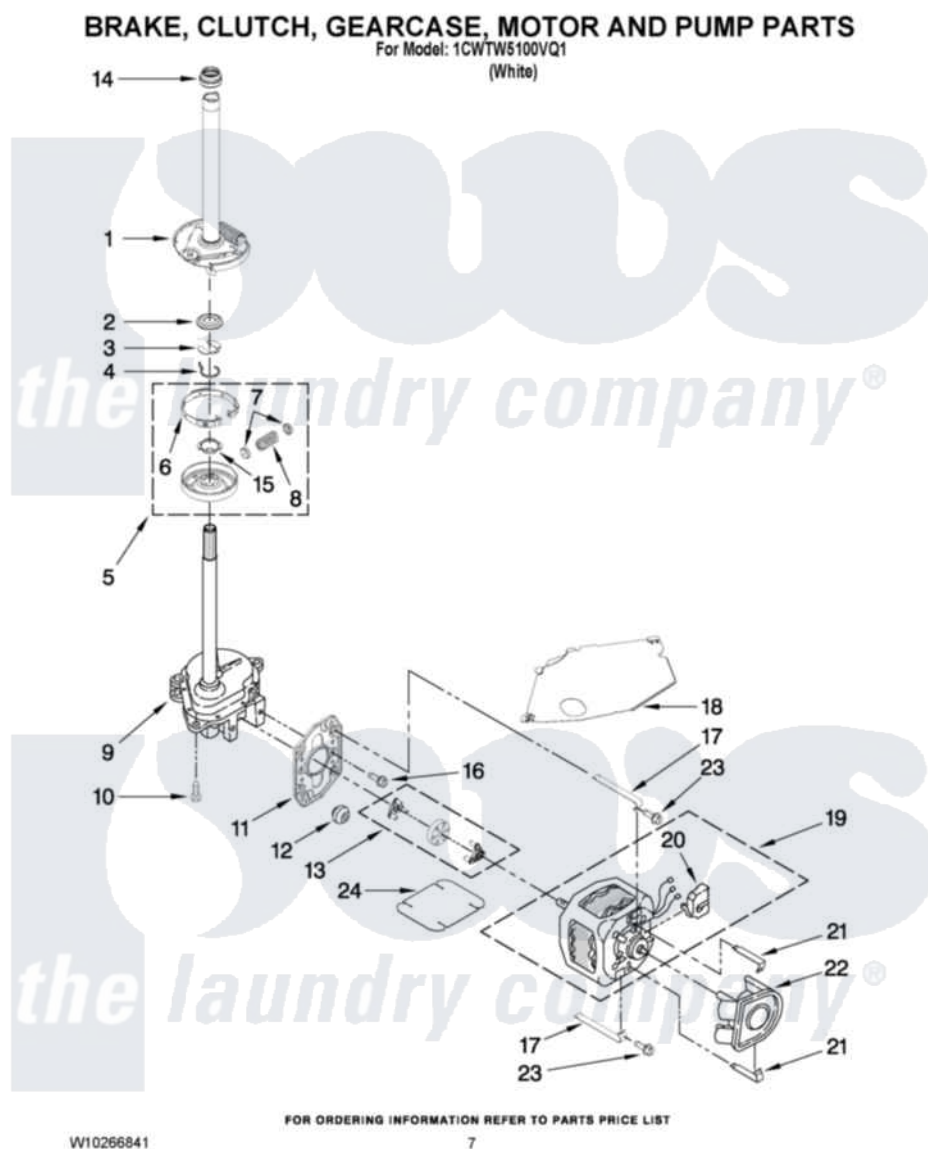

# Whirlpool 1CWTW5100VQ1 04 - BRAKE, CLUTCH, GEARCASE, MOTOR AND PUMP PARTS

Whirlpool [Residential Whirlpool 1CWTW5100VQ1 Washer Parts](#) Parts Diagram 04 - BRAKE, CLUTCH, GEARCASE, MOTOR AND PUMP PARTS  
Click on the part number to view part

Item	Original Part Number	Replaced By	Status	Part Description
1	388952	<a href="#">285792</a>		Basketdrive
2	<a href="#">63292</a>			Washer, Spin Tube Thrust
3	62697	<a href="#">W10080230</a>		Ring, Spin Tube Support
4	63283	<a href="#">285353</a>		Ring
5	3951311	<a href="#">285785</a>		Clutch
6	3951308	<a href="#">285790</a>		Lining
7	<a href="#">62646</a>			Cap, Clutch Spring
8	<a href="#">3946792</a>			Spring And Damper Assembly
9	3360630	<a href="#">3360629</a>		Gearcase
10	3357334	<a href="#">3400516</a>		Screw Anti-Rattle
11	<a href="#">62611</a>			Plate, Motor Mount To Gearcase
12	<a href="#">62691</a>			Grommet, Motor
13	3364003	<a href="#">285753A</a>		Coupling
14	<a href="#">8577374</a>			Seal, Centerpost

15	<a href="#">3355454</a>		Clip, Main Drive
16	<a href="#">3400516</a>		Screw Anti-Rattle
17	<a href="#">W10086010</a>		Retainer, Motor
18	<a href="#">3362089</a>		Shield, Tub To Motor
19	8528158	<a href="#">661600</a>	Motor, Main Drive
20	<a href="#">3952056</a>		Switch, Main Drive Motor
21	<a href="#">8546127</a>		Retainer, Pump
22	<a href="#">3363394</a>		Pump
23	3387485	<a href="#">273556</a>	Screw, 10-16 X 5/8
24	<a href="#">3946532</a>		Shield, Motor