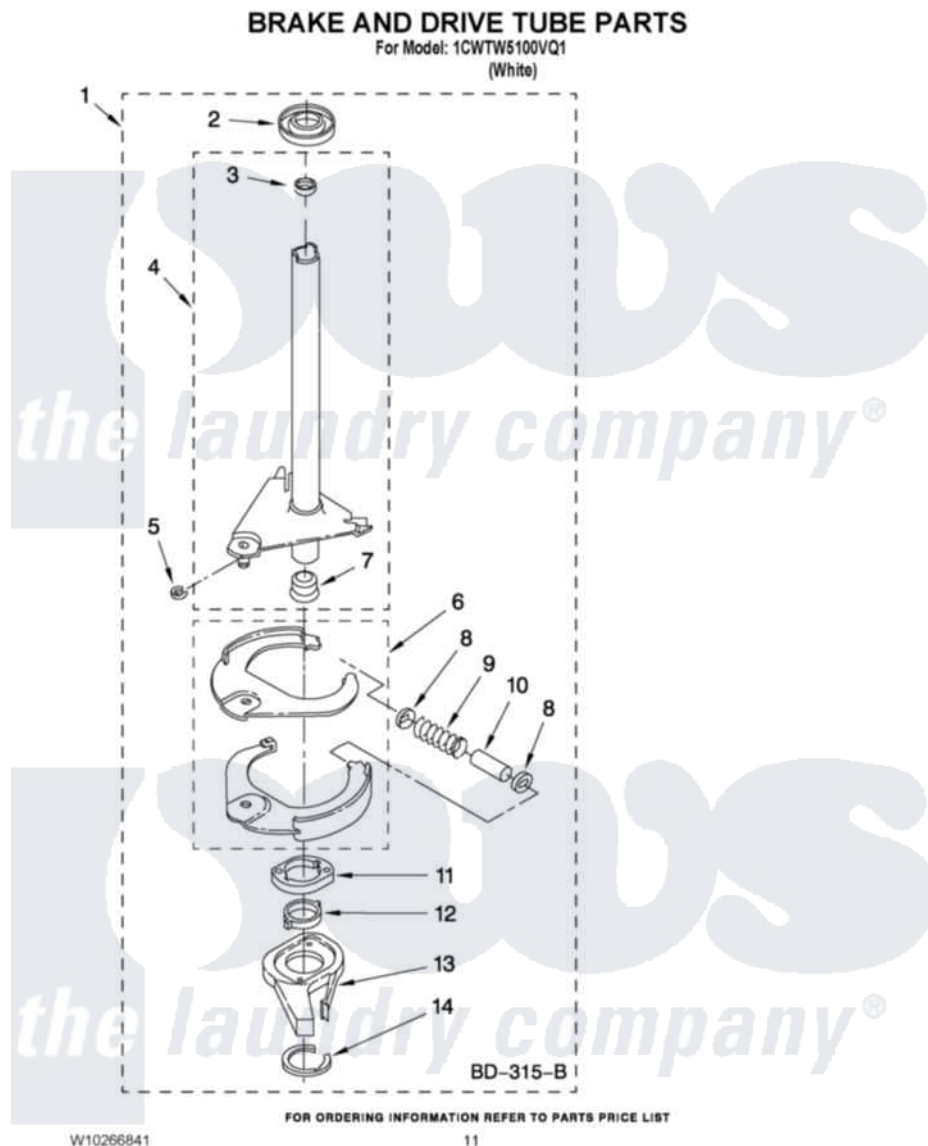

Whirlpool 1CWTW5100VQ1 07 - BRAKE AND DRIVE TUBE PARTS

Whirlpool [Residential Whirlpool 1CWTW5100VQ1 Washer Parts](#) Parts Diagram 07 - BRAKE AND DRIVE TUBE PARTS

[Click on the part number to view part](#)

Item	Original Part Number	Replaced By	Status	Part Description
1	388952	285792		Basketdrive
2	62658			Ring, Thrust
3	356427			Seal, Spin Pinion
4	64027	64208		Tube-Spin
5	64035	W10083190		Ring, Retaining
6	64232	285438		Shoe-Brake
7	62703	8546462		"T" Bearing, Spin Tube
8	3353956	285658		Sleeve
9	387806		Not Available	Spring, Brake
10	3355360	285658		Sleeve
11	661516	8546461		Cam, Brake Release
12	63022			Sleeve, Cam
13	64194	285790		Lining
14	90368	W10083200		Ring, Retaining
NI	285208			Lubricant