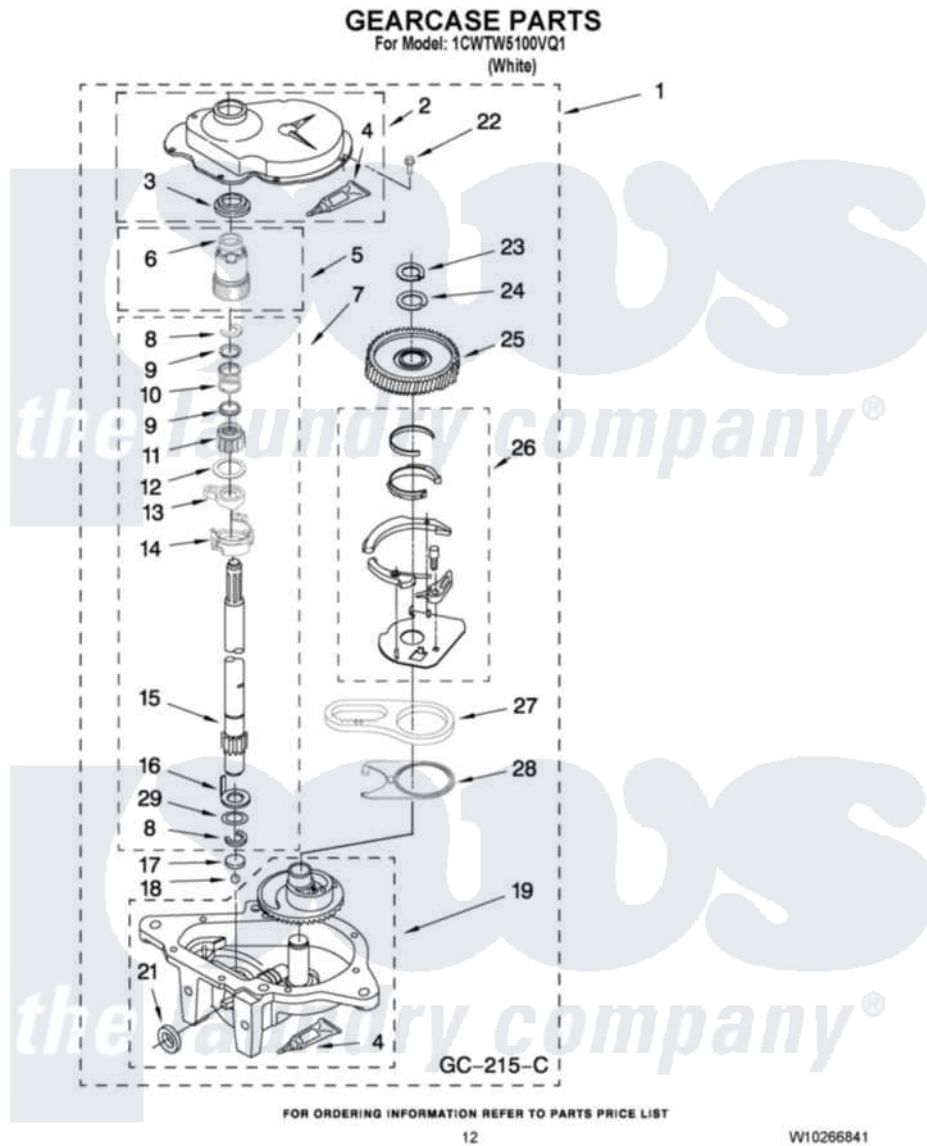

Whirlpool 1CWTW5100VQ1 08 - GEARCASE PARTS

Whirlpool [Residential Whirlpool 1CWTW5100VQ1 Washer Parts](#) Parts Diagram 08 - GEARCASE PARTS
Click on the part number to view part

Item	Original Part Number	Replaced By	Status	Part Description
1	3360630	3360629		Gearcase
2	285202			Cover, Gearcase
3	3349985			Seal, Gearcase Cover
4	285195			Sealer Sealer, Gasket
5	63320	285362		Gear and Pinion
6	356427			Seal, Spin Pinion
7	389387			Shaft, Agitator
8	90369		Not Available	Ring, Retaining (2)
9	62677			Retainer, Spring
10	62676			Spring, Agitator
11	63273	285509		Shaft, Agitator
12	62619			Washer, Agitator Gear
13	62580	285206		Cam-Agitator
14	62581	285206		Cam-Agitator
15	285509			Shaft, Agitator
16	62618			Washer, Cam Thrust

17	16018	285205	Bearing
18	85529	285205	Bearing
19	389230	285515	Gearcase
21	285352		Seal Kit, Thrust Plug
22	3351614		Screw, Gearcase Cover Mounting
23	3362552	285765	Ring-Retr
24	285735	285766	Washer Kit, Thrust
25	62570	285362	Gear and Pinon
26	388253	999516	Shelf-Glas
27	3349296	8546456	Rack, Connecting
28	62621		Actuator, Shift
29	388815		Washer, Intermediate 1 3976263 Miscellaneous Parts Bag 2 3976300 Washer, Inlet Hose 3 3366913 Clamp, Hose