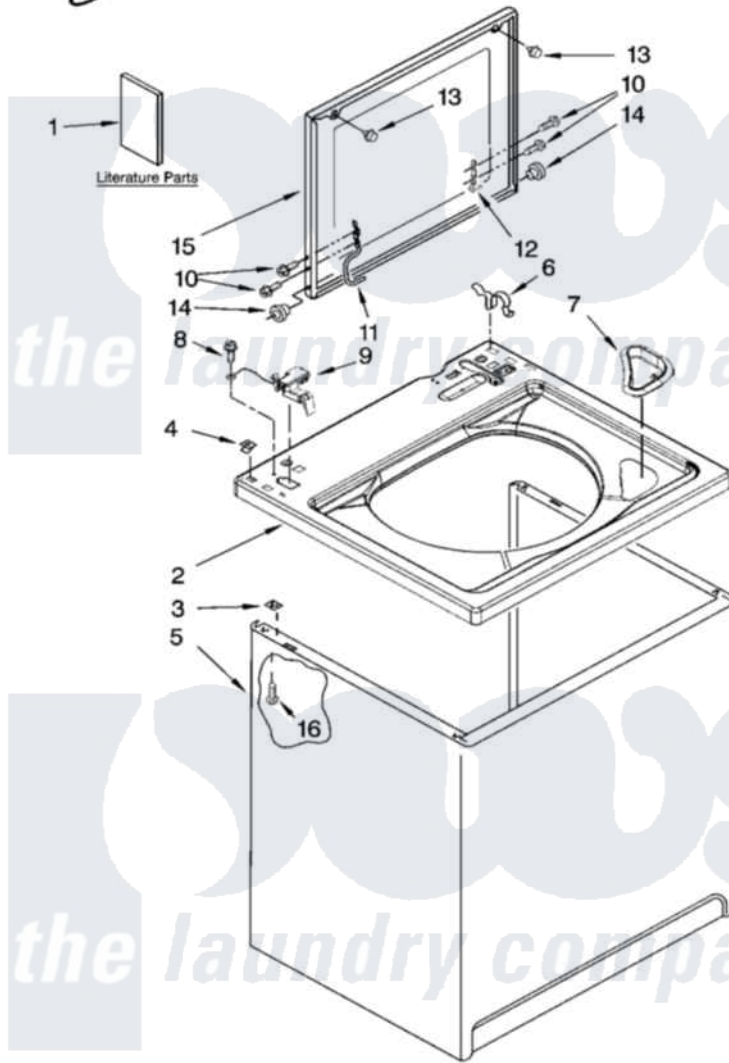

Whirlpool 1CWTW5200VQ0 01 - TOP AND CABINET PARTS

TOP AND CABINET PARTS

For Model: 1CWTW5200VQ0
(White)

AUTOMATIC
WASHER

1-09 Litho in U.S.A. (drd)(mek)

1

Part No. W10239437 Rev. A

Whirlpool [Residential Whirlpool 1CWTW5200VQ0 Washer Parts](#) Parts Diagram 01 - TOP AND CABINET PARTS
Click on the part number to view part

Item	Original Part Number	Replaced By	Status	Part Description
1	W10235702		Not Available	Installation Instructions
"	W10235704		Not Available	Feature Sheet
"	W10235703		Not Available	Use & Care Guide
"	W10183468		Not Available	Wiring Diagram
2	W10194570			Top
3	62750			Spacer, Cabinet To Top (4)
4	357213			Nut, Push-In
5	63424			Cabinet
6	62780			Clip, Top And Cabinet And Rear Panel
7	W10192089			Dispenser, Bleach
8	3351614			Screw, Gearcase Cover Mounting
9	8318084			Switch, Lid
10	W10119828			Screw, Lid Hinge Mounting
11	W10225136			Hinge 7 Pad Assembly
12	91770			Hinge, Lid

13	9724509	Bumper, Lid
14	8319539	Bearing, Lid Hinge
15	W10171313	W10193861 Lid
16	3390631	Screw, 10-16 X 3/8