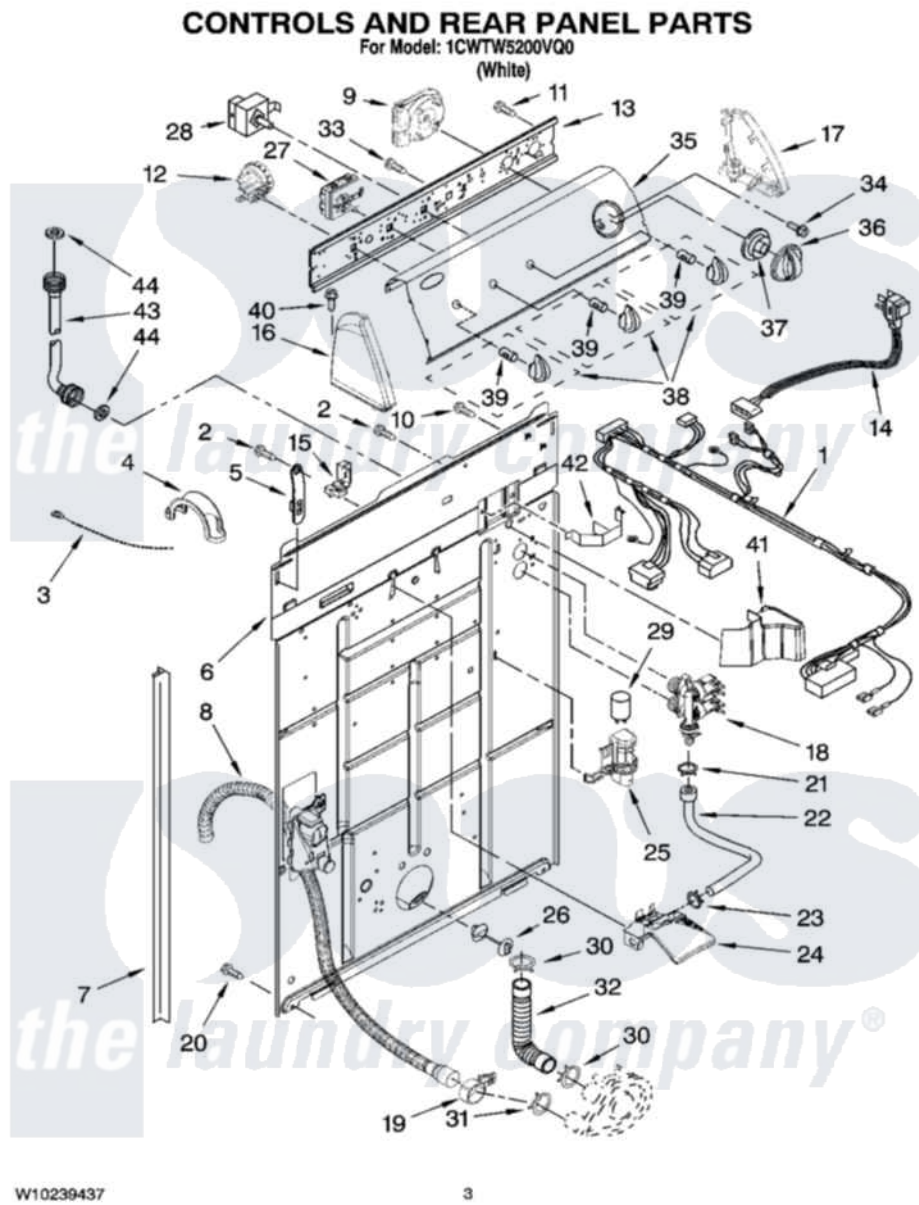

Whirlpool 1CWTW5200VQ0 02 - CONTROLS AND REAR PANEL PARTS

Whirlpool [Residential Whirlpool 1CWTW5200VQ0 Washer Parts](#) Parts Diagram 02 - CONTROLS AND REAR PANEL PARTS

[Click on the part number to view part](#)

Item	Original Part Number	Replaced By	Status	Part Description
1	W10189200			Harness, Wiring
2	9740848			Screw, Mixing Valve Mounting
3	3347868	W10339879		Tie, Cable
4	8577378			U-Bend, Drain Hose
5	8568314			Strap, Console
6	W10194449			Panel, Rear
7	62747			Pad, Rear Panel
8	W10189267			Drain Hose Assembly
9	W10175553			Timer, Control
10	3351614			Screw, Gearcase Cover Mounting
11	90767			Screw, 8A X 3/8 HeX Washer Head Tapping
12	8577845	W10339334		Switch-WL
13	8544893			Bracket, Control
14	8578842	285800		Cord-Power

15	3952821	285777	Relief-Str
16	8271365	279962	Endcap
17	8271359	279962	Endcap
18	3979347	3979346	Valve, Water Inlet And Thermistor Assembly
19	8541668		Clamp, Hose
20	62863	3390631	Screw, 10-16 X 3/8
21	301958	596669	Clamp, Manifold
22	W10190501		Hose, Vacuum Break
23	370450	596669	Clamp, Manifold
24	W10190514		Break, Vacuum
25	8318046		Clip, Capacitor
26	8519200		Support, Rear Panel
27	W10184148		Switch, Water Temperature
28	3949187	W10168262	Switch, Rotary
29	8572717		Capacitor, Motor Start
30	3363366	616099	Clamp
31	8317496	285655	Clamp, Hose
32	3951449	285871	Hose
33	3400073		Screw, Ground
34	3400818		Screw, Timer Mounting
35	W10196922		Panel, Console
36	8566022		Knob, Timer
37	8566018		Dial,
38	8565944		Knob, Control
39	8536939		Clip, Knob
40	388326		Screw, 8-18 X 1.25
41	W10223717	8314879	Shield, Inlet Valve
42	8055003		Clip, Harness And Pressure Switch
43	W10194208	89503	Hose-Inlet
"	8571378	89503	Hose-Inlet
44	W10242307	16123	Washer Inlet-Hose Miscellaneous Parts Must be Ordered Separately.