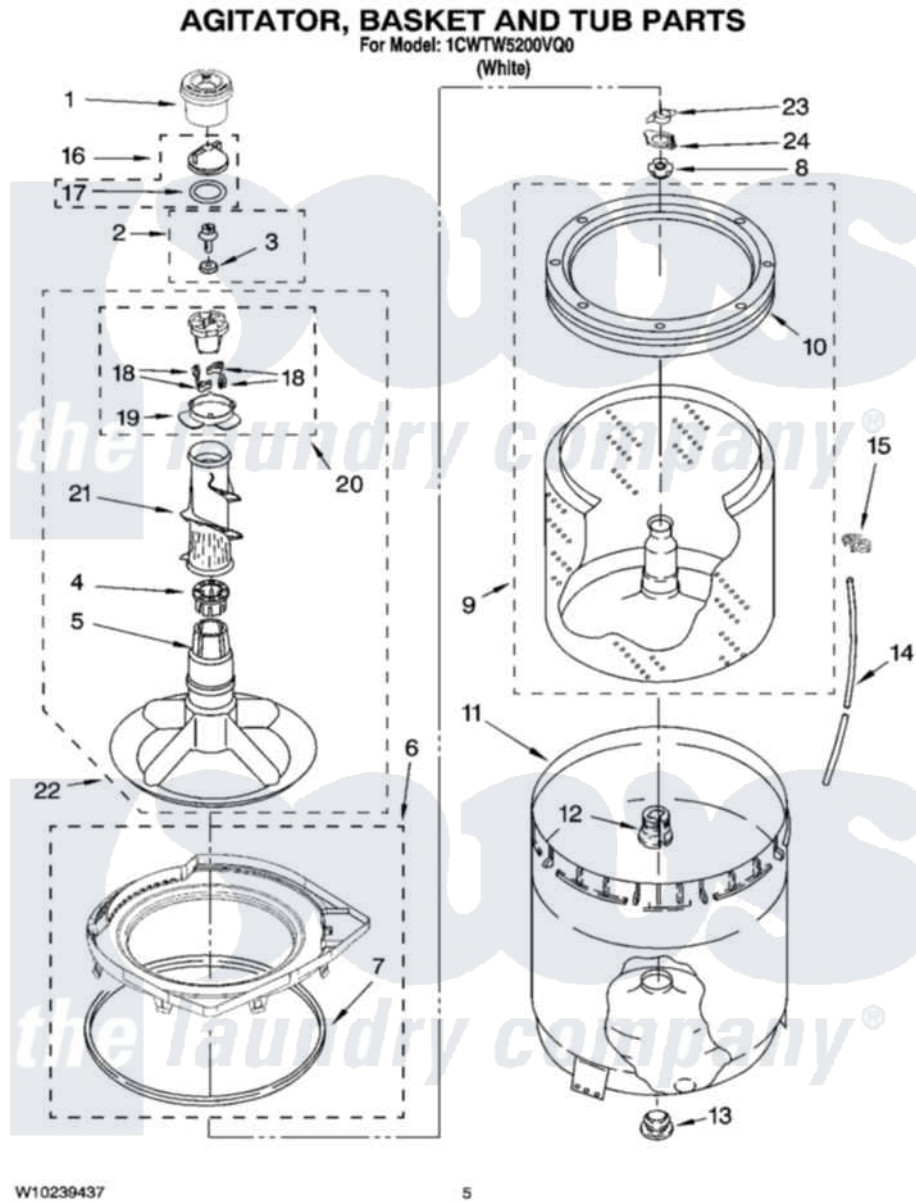

Whirlpool 1CWTW5200VQ0 03 - AGITATOR, BASKET AND TUB PARTS

Whirlpool [Residential Whirlpool 1CWTW5200VQ0 Washer Parts](#) Parts Diagram 03 - AGITATOR, BASKET AND TUB PARTS

[Click on the part number to view part](#)

Item	Original Part Number	Replaced By	Status	Part Description
1	8575076	8575076A		Dispenser
2	358237			Screw And Washer
3	3949550			Washer
4	3951608			Spacer, Thrust
5	3951632			Agitator
6	W10168523			Tub Ring And Gasket
7	3359585	3976308		Gasket, Tub Ring
8	21366			Nut, Spanner
9	8526016	W10389328		Clothes Container, Assembly
10	387240			Ring, Balance
11	63849			Strain Relief, Power Cord
12	389140			Tub Block, Basket Drive
13	383727			Gasket, Centerpod
14	3347780	353244		Hose, Pressure Switch
15	2219077			Clip, Pressure Switch Hose
16	3354733	W10074580		Cap, Barrier