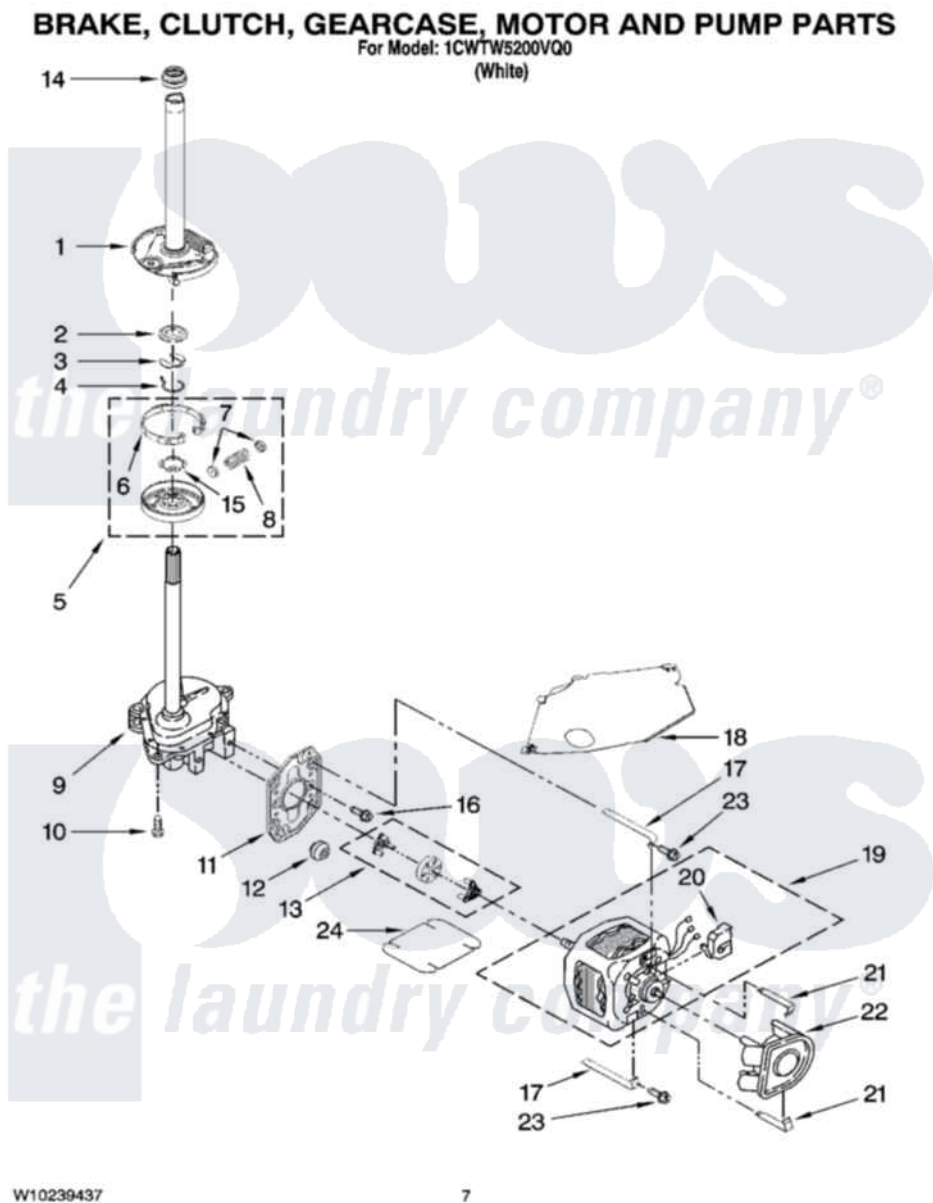

Whirlpool 1CWTW5200VQ0 04 - BRAKE, CLUTCH, GEARCASE, MOTOR AND PUMP PARTS

Whirlpool [Residential Whirlpool 1CWTW5200VQ0 Washer Parts](#) Parts Diagram 04 - BRAKE, CLUTCH, GEARCASE, MOTOR AND PUMP PARTS
Click on the part number to view part

Item	Original Part Number	Replaced By	Status	Part Description
1	388952	285792		Basketdrive
2	63292			Washer, Spin Tube Thrust
3	62697	W10080230		Ring, Spin Tube Support
4	63283	285353		Ring
5	3951311	285785		Clutch
6	3951308	285790		Lining
7	62646			Cap, Clutch Spring
8	3946792			Spring And Damper Assembly
9	3360630	3360629		Gearcase
10	3357334	3400516		Screw Anti-Rattle
11	62611			Plate, Motor Mount To Gearcase
12	62691			Grommet, Motor
13	3364003	285753A		Coupling
14	8577374			Seal, Centerpost

15	3355454		Clip, Main Drive
16	3400516		Screw Anti-Rattle
17	W10086010		Retainer, Motor
18	3362089		Shield, Tub To Motor
19	8528158	661600	Motor, Main Drive
20	3952056		Switch, Main Drive Motor
21	8546127		Retainer, Pump
22	3363394		Pump
23	3387485	273556	Screw, 10-16 X 5/8
24	3946532		Shield, Motor