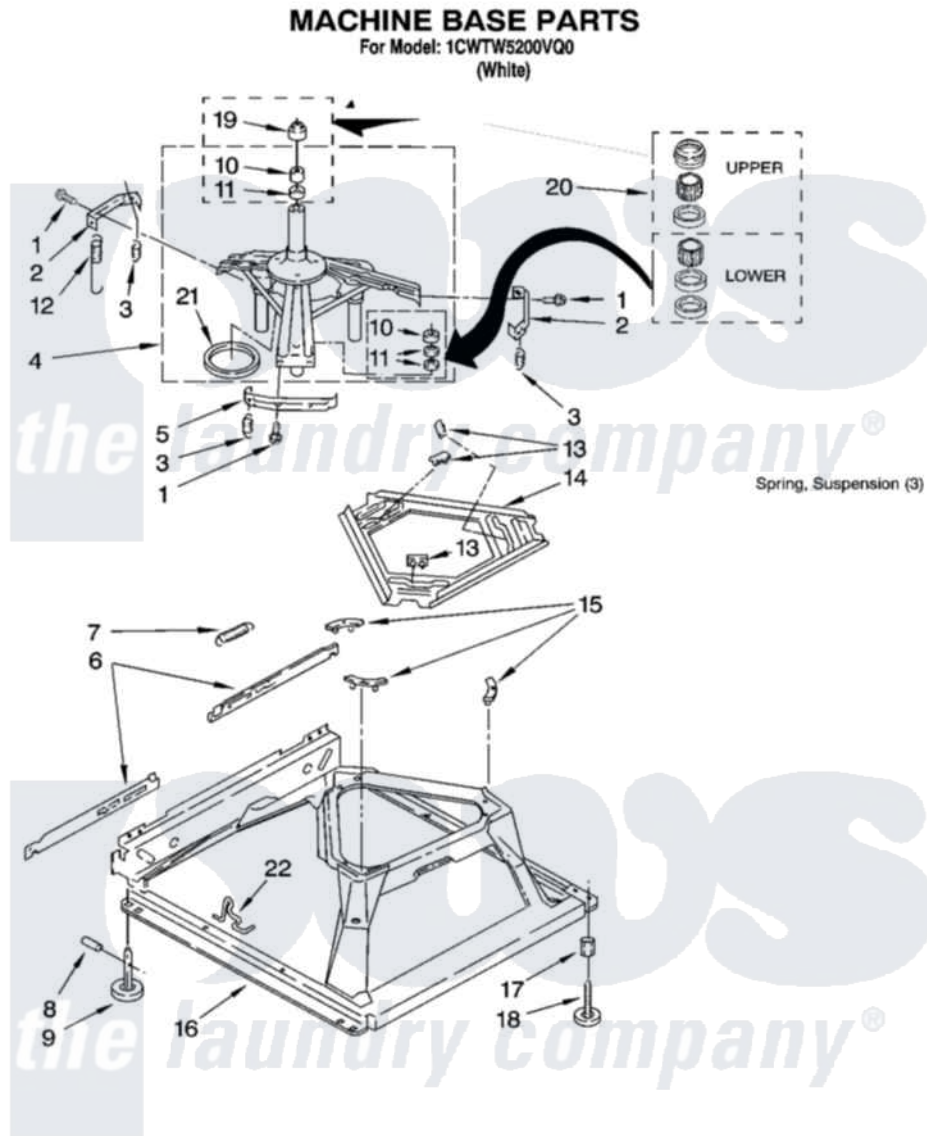

Whirlpool 1CWTW5200VQ0 05 - MACHINE BASE PARTS

8

W10239437

Whirlpool [Residential Whirlpool 1CWTW5200VQ0 Washer Parts](#) Parts Diagram 05 - MACHINE BASE PARTS
Click on the part number to view part

Item	Original Part Number	Replaced By	Status	Part Description
1	3400076			Screw, Bracket Mounting
2	64067			Bracket, Spring Outer
3	63907			Spring, Suspension
4	8575214	280184		Support
5	64065			Bracket, Spring Outer
6	63466			Link, Leveling Mechanism
7	62597	8316845		Spring
8	62837			Pin, Knurled
9	62596	285244		Feet-Leveling
10	8546455			Bearing, Centerpost
11	357409	359449		Seal, Agitator Shaft
12	8534035	285901		Spring
13	62568	285219		Pad
14	3946509			Plate, Suspension
15	3363660	285744		Pad
16	3946512	285771		Base

17	3359452	Nut, Lock
18	W10001130	Foot, Leveling
19	8577376	Seal, Centerpost
20	285203	Centerpost Bearing Kit
21	63134	Ring, Sound Deadening
22	W10145155	Retainer, Suspension Spring