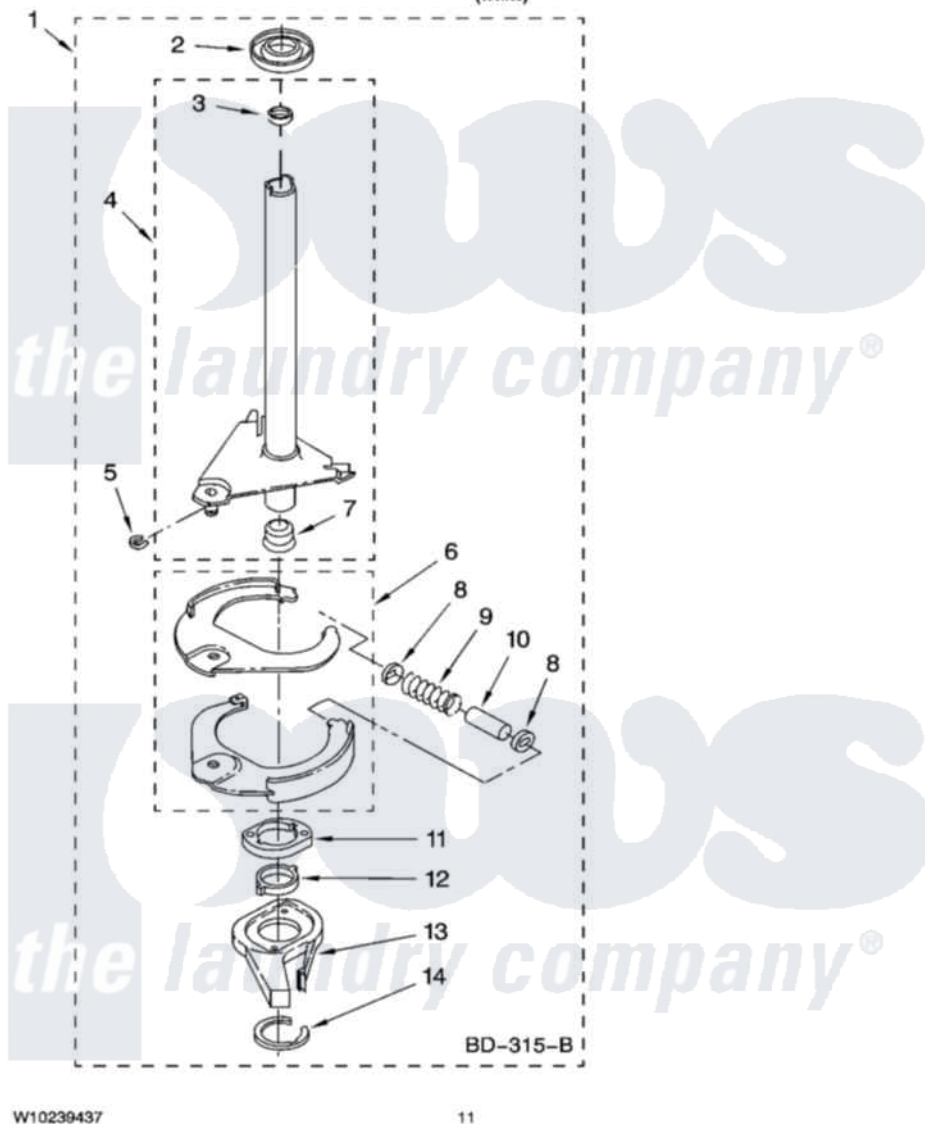

Whirlpool 1CWTW5200VQ0 07 - BRAKE AND DRIVE TUBE PARTS

BRAKE AND DRIVE TUBE PARTS

For Model: 1CWTW5200VQ0
(White)

W10239437

11

Whirlpool Residential Whirlpool 1CWTW5200VQ0 Washer Parts Parts Diagram 07 - BRAKE AND DRIVE TUBE PARTS

[Click on the part number to view part](#)

Item	Original Part Number	Replaced By	Status	Part Description
1	388952	285792		Basketdrive
2	62658			Ring, Thrust
3	356427			Seal, Spin Pinion
4	64027	64208		Tube-Spin
5	64035	W10083190		Ring, Retaining
6	64232	285438		Shoe-Brake
7	62703	8546462		"T" Bearing, Spin Tube
8	3353956	285658		Sleeve
9	387806		Not Available	Spring, Brake
10	3355360	285658		Sleeve
11	661516	8546461		Cam, Brake Release
12	63022			Sleeve, Cam
13	64194	285790		Lining
14	90368	W10083200		Ring, Retaining
	BLANK		Not Available	Following Parts Not Illustrated
"	285208			Lubricant