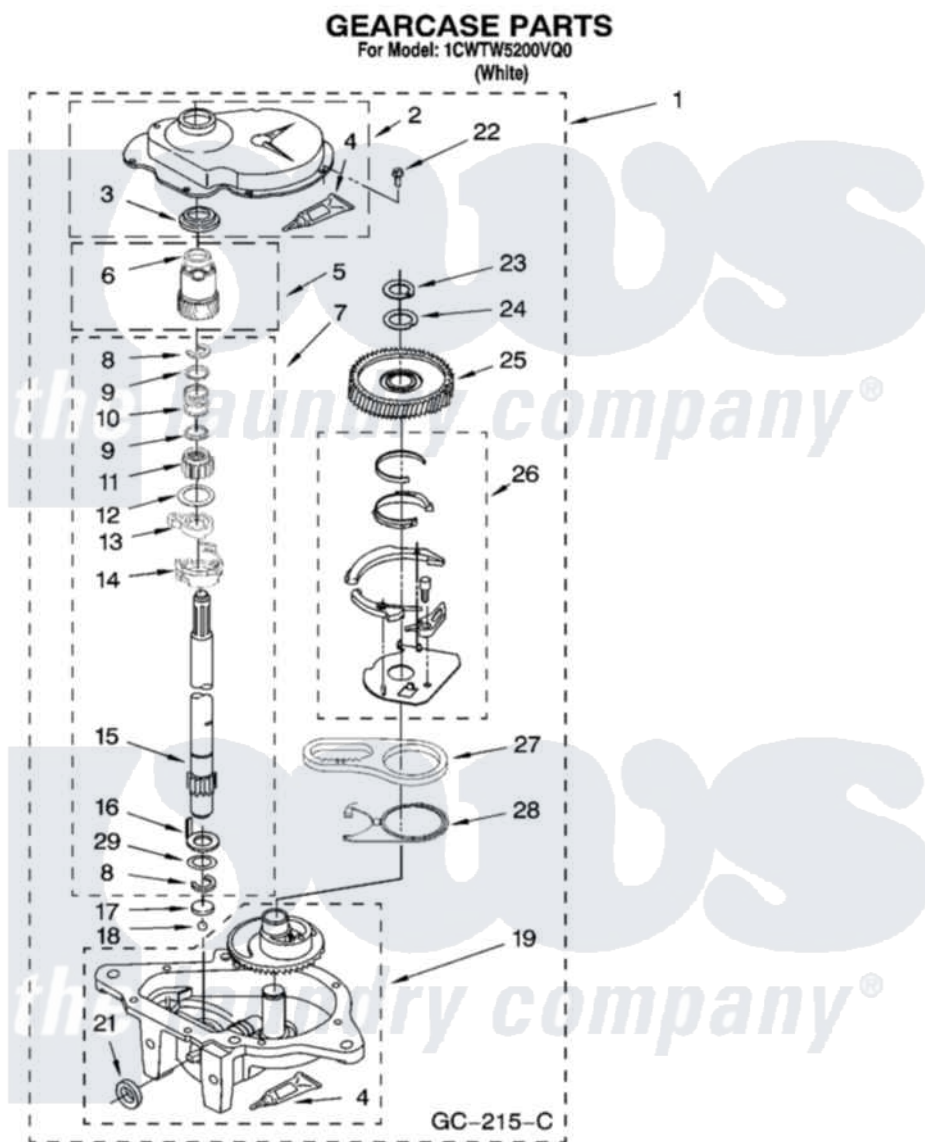

**Whirlpool 1CWTW5200VQ0 08 - GEARCASE PARTS, OPTIONAL PARTS
(NOT INCLUDED)**

12

W10239437

Whirlpool [Residential Whirlpool 1CWTW5200VQ0 Washer Parts](#) Parts Diagram 08 - GEARCASE PARTS, OPTIONAL PARTS (NOT INCLUDED)

[Click on the part number to view part](#)

Item	Original Part Number	Replaced By	Status	Part Description
1	3360630	3360629		Gearcase
2	285202			Cover, Gearcase
3	3349985			Seal, Gearcase Cover
4	285195			Sealer Sealer, Gasket
5	63320	285362		Gear and Pinion
6	356427			Seal, Spin Pinion
7	389387			Shaft, Agitator
8	90369		Not Available	Ring, Retaining (2)
9	62677			Retainer, Spring
10	62676			Spring, Agitator
11	63273	285509		Shaft, Agitator
12	62619			Washer, Agitator Gear
13	62580	285206		Cam-Agitator
14	62581	285206		Cam-Agitator
15	285509			Shaft, Agitator