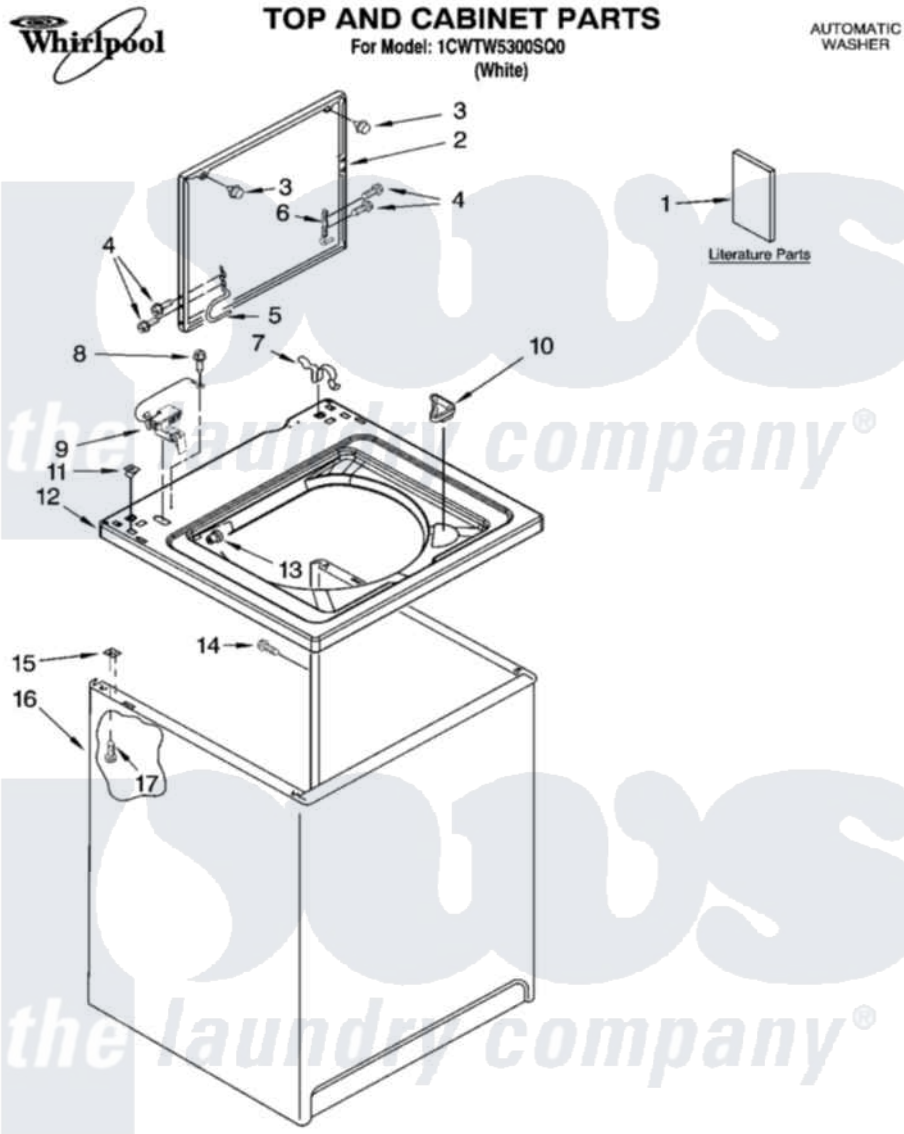

Whirlpool 1CWTW5300SQ0 01 - TOP AND CABINET PARTS

2-07 Litho in U.S.A. (drd)

1

Part No. W10122088 Rev. A

Whirlpool [Residential Whirlpool 1CWTW5300SQ0 Washer Parts](#) Parts Diagram 01 - TOP AND CABINET PARTS
 Click on the part number to view part

Item	Original Part Number	Replaced By	Status	Part Description
1	W10044800			Installation Instructions
"	3957874		Not Available	Feature Sheet
"	3955884			Use And Care Guide
"	8578910		Not Available	Wiring Diagram
"	W10023640		Not Available	Energy Guide
2	8580061	W10193857		Lid
3	9724509			Bumper, Lid
4	W10119872	W10119828		Screw, Lid Hinge Mounting
5	8318088			Hinge, Lid
6	91770			Hinge, Lid
7	62780			Clip, Top And Cabinet And Rear Panel
8	3351614			Screw, Gearcase Cover Mounting
9	8318084			Switch, Lid
10	3362952			Dispenser, Bleach
11	357213			Nut, Push-In

12	8318064	Top
13	21258	Bearing, Lid Hinge
14	3357011	308685 Side Trim)
15	62750	Spacer, Cabinet To Top (4)
16	63424	Cabinet
17	3390631	Screw, 10-16 X 3/8