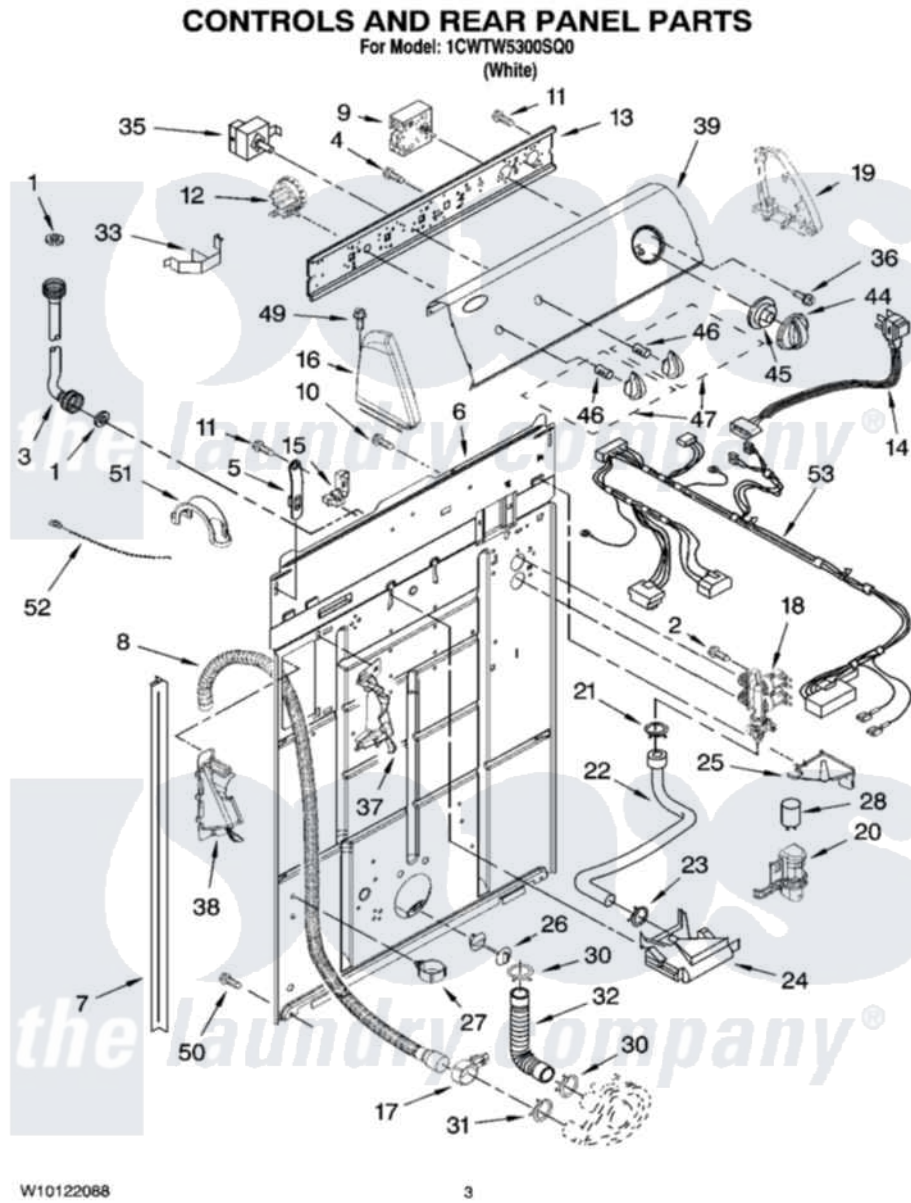

Whirlpool 1CWTW5300SQ 02 - CONTROLS AND REAR PANEL PARTS

Whirlpool [Residential Whirlpool 1CWTW5300SQ Washer Parts](#) Parts Diagram 02 - CONTROLS AND REAR PANEL PARTS

[Click on the part number to view part](#)

Item	Original Part Number	Replaced By	Status	Part Description
1	3976300	16123		Washer Inlet-Hose Miscellaneous Parts Must be Ordered Separately.
2	9740848			Screw, Mixing Valve Mounting
3	8571377	89503		Hose-Inlet
"	8571378	89503		Hose-Inlet
4	3400073			Screw, Ground
5	8568314			Strap, Console
6	8318015			Panel, Rear
7	62747			Pad, Rear Panel
8	8559373	W10096921		Drain Hose Assembly
9	8546685			Timer, Control
10	3351614			Screw, Gearcase Cover Mounting
11	90767			Screw, 8A X 3/8 HeX Washer Head Tapping
12	8577845	W10339334		Switch-WL

13	8544893		Bracket, Control
14	8578842	285800	Cord-Power
15	3952821	285777	Relief-Str
16	8271365	279962	Endcap
17	8541668		Clamp, Hose
18	8578341		Valve, Water Inlet W/Bi-Metal
19	8271359	279962	Endcap
20	8318046		Clip, Capacitor
21	301958	596669	Clamp, Manifold
22	8317974	8317926	Hose, Vacuum Break
23	370450	596669	Clamp, Manifold
24	387606	3360977	Break-Vac
25	8539874		Shield, Suds
26	8519200		Support, Rear Panel
27	8541667		Clamp, Hose
28	8572717		Capacitor, Motor Start
30	3363366	616099	Clamp
31	8317496	285655	Clamp, Hose
32	3951449	285871	Hose
33	8055003		Clip, Harness And Pressure Switch
35	8578337		Switch, Water Temperature
36	3400818		Screw, Timer Mounting
37	8541669		Bucket, Drain Hose
38	8541658		Bucket, Drain Hose
39	8578801		Panel, Console
44	8566022		Knob, Timer
45	8566018		Dial,
46	8536939		Clip, Knob
47	8565944		Knob, Control
49	388326		Screw, 8-18 X 1.25
50	62863	3390631	Screw, 10-16 X 3/8
51	8577378		U-Bend, Drain Hose
52	3347868	W10339879	Tie, Cable
53	3958079		Harness, Wiring