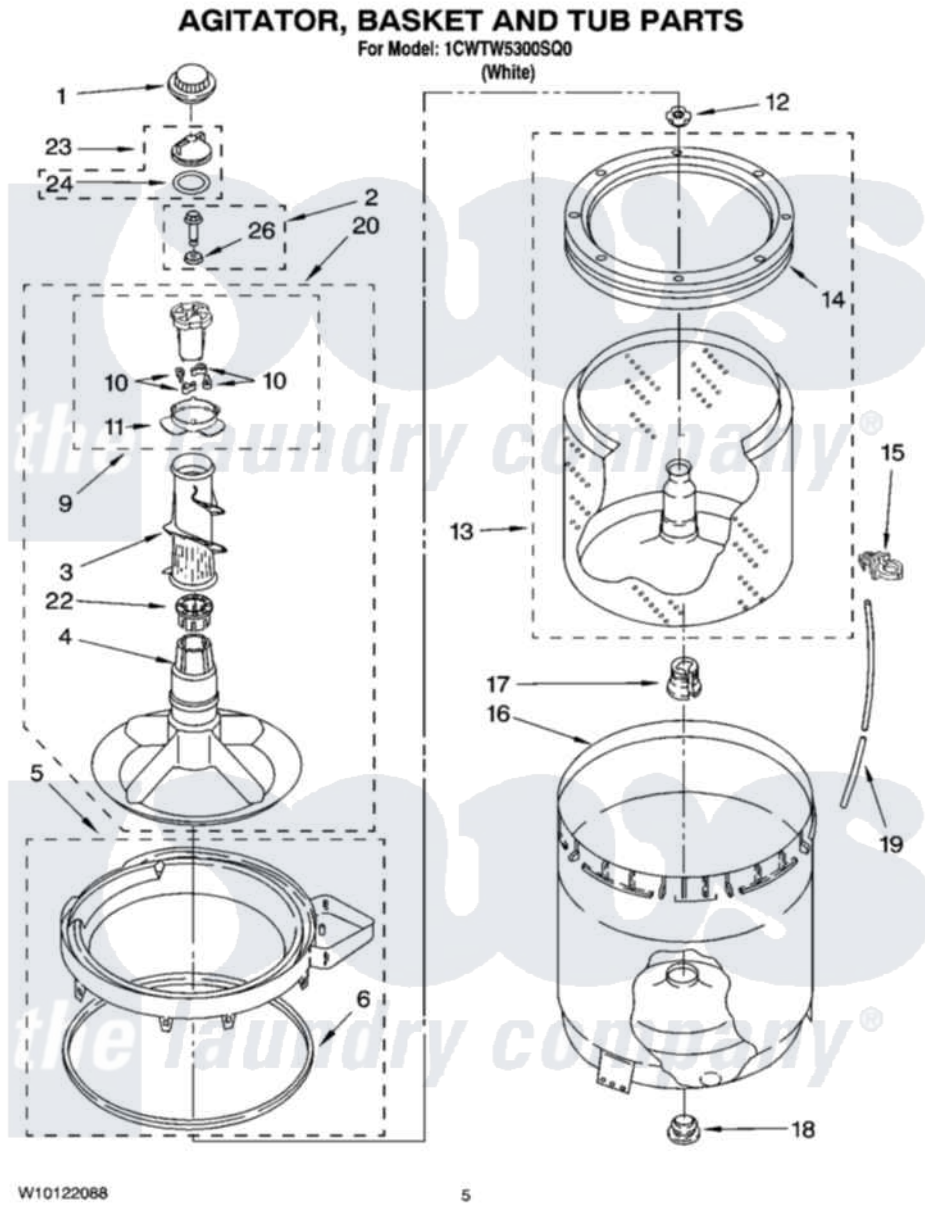

Whirlpool 1CWTW5300SQ 03 - AGITATOR, BASKET AND TUB PARTS

Whirlpool [Residential Whirlpool 1CWTW5300SQ Washer Parts](#) Parts Diagram 03 - AGITATOR, BASKET AND TUB PARTS

[Click on the part number to view part](#)

Item	Original Part Number	Replaced By	Status	Part Description
1	3355758			Cap, Agitator
2	358237			Screw And Washer
3	3348752			Mover, Clothes
4	3347288			Agitator
5	8528150	W10445870		Ring-Tub
6	3976308			Gasket, Tub Ring
9	3363663	285811		Cam-Agitator
10	3366877	80040		Dog-Agitator
11	3363661			Bearing, Driven Cam
12	21366			Nut, Spanner
13	8526017	W10389329		Clothes Container, Assembly
14	8519788	387240		Ring, Balance
15	2219077			Clip, Pressure Switch Hose
16	63849			Strain Relief, Power Cord
17	389140			Tub Block, Basket Drive
18	383727			Gasket, Centerpod

19	3347780	353244	Hose, Pressure Switch
20	3348117	285565	Agitator
22	3350389	285587	Washer
23	3354733	W10074580	Cap, Barrier
24	3348855	W10072840	Fabric Softener
26	3949550		Washer