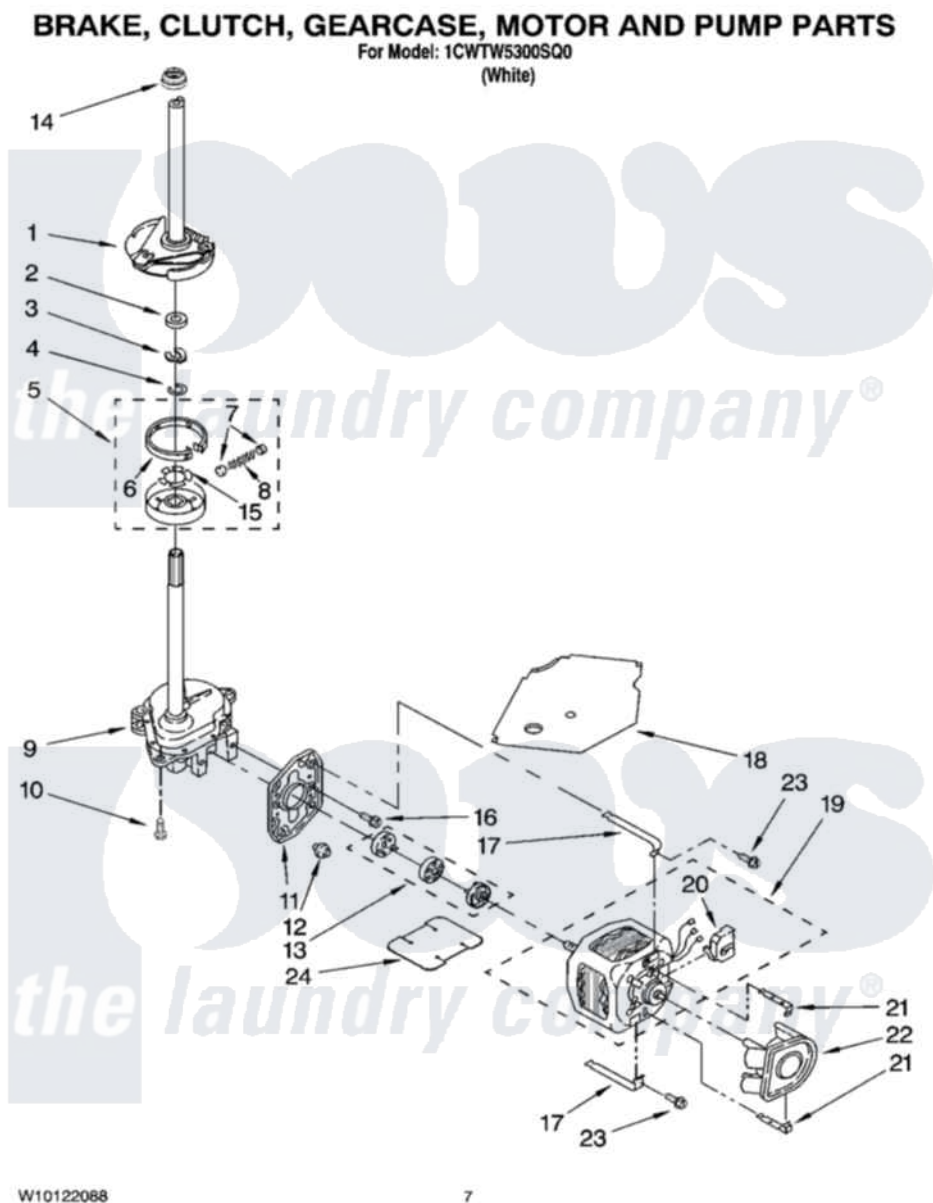

Whirlpool 1CWTW5300SQ0 04 - BRAKE, CLUTCH, GEARCASE, MOTOR AND PUMP PARTS

Whirlpool [Residential Whirlpool 1CWTW5300SQ0 Washer Parts](#) Parts Diagram 04 - BRAKE, CLUTCH, GEARCASE, MOTOR AND PUMP PARTS
Click on the part number to view part

Item	Original Part Number	Replaced By	Status	Part Description
1	388952	285792		Basketdrive
2	63292			Washer, Spin Tube Thrust
3	62697	W10080230		Ring, Spin Tube Support
4	63283	285353		Ring
5	3951311	285785		Clutch
6	3951308	285790		Lining
7	62646			Cap, Clutch Spring
8	3946792			Spring And Damper Assembly
9	3360630	3360629		Gearcase
10	3357334	3400516		Screw Anti-Rattle
11	62611			Plate, Motor Mount To Gearcase
12	62691			Grommet, Motor
13	3364003	285753A		Coupling
14	8577374			Seal, Centerpost

15	3355454		Clip, Main Drive
16	3400516		Screw Anti-Rattle
17	3349637	W10086010	Retainer, Motor
18	3362089		Shield, Tub To Motor
19	8528157	661600	Motor, Main Drive
20	3952056		Switch, Main Drive Motor
21	8546127		Retainer, Pump
22	3363394		Pump
23	3387485	273556	Screw, 10-16 X 5/8
24	3946532		Shield, Motor