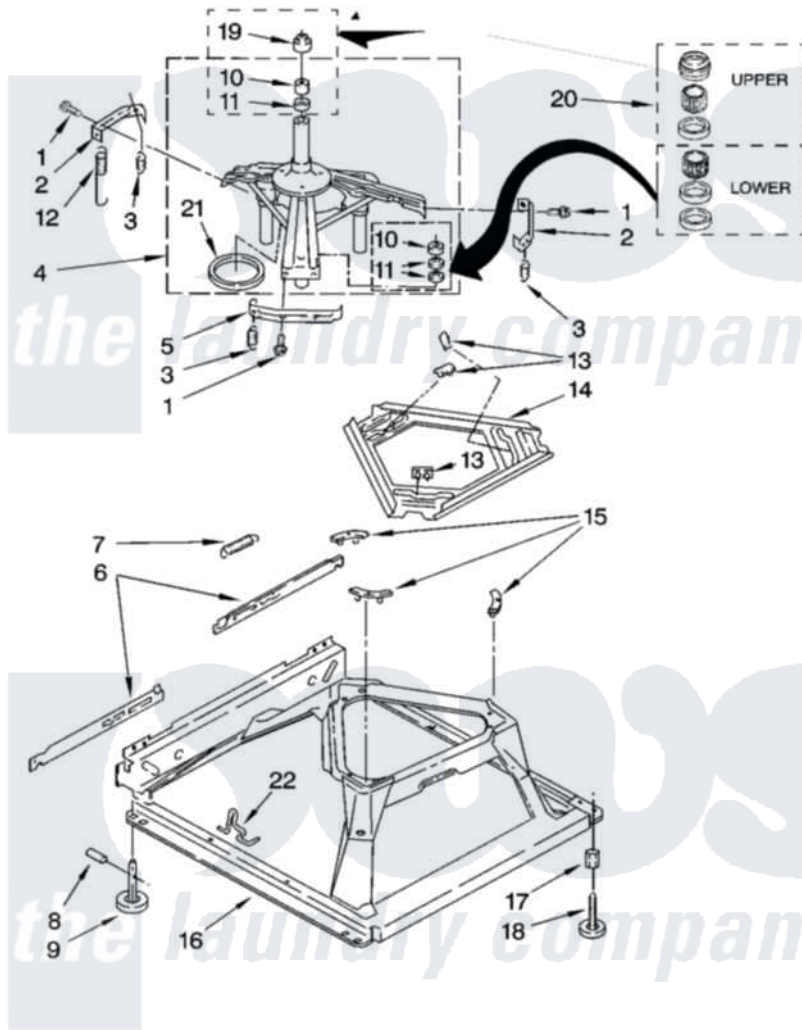

Whirlpool 1CWTW5300SQ0 05 - MACHINE BASE PARTS

MACHINE BASE PARTS

For Model: 1CWTW5300SQ0
(White)

8

W10122088

Whirlpool [Residential Whirlpool 1CWTW5300SQ0 Washer Parts](#) Parts Diagram 05 - MACHINE BASE PARTS
Click on the part number to view part

| Item | Original Part Number | Replaced By | Status | Part Description |
|------|-------------------------|---------------------------|--------|--------------------------|
| 1 | 3400076 | | | Screw, Bracket Mounting |
| 2 | 64067 | | | Bracket, Spring Outer |
| 3 | 63907 | | | Spring, Suspension |
| 4 | 8575214 | 280184 | | Support |
| 5 | 64065 | | | Bracket, Spring Outer |
| 6 | 63466 | | | Link, Leveling Mechanism |
| 7 | 62597 | 8316845 | | Spring |
| 8 | 62837 | | | Pin, Knurled |
| 9 | 62596 | 285244 | | Feet-Leveling |
| 10 | 8546455 | | | Bearing, Centerpost |
| 11 | 357409 | 359449 | | Seal, Agitator Shaft |
| 12 | 388492 | W10250667 | | Spring, Counterweight |
| 13 | 62568 | 285219 | | Pad |
| 14 | 3946509 | | | Plate, Suspension |
| 15 | 3363660 | 285744 | | Pad |
| 16 | 3946512 | 285771 | | Base |

| | | |
|----|---------------------------|---|
| 17 | 3359452 | Nut, Lock |
| 18 | W10001130 | Foot, Leveling |
| 19 | 8577376 | Seal, Centerpost |
| 20 | 285203 | Centerpost Bearing Kit |
| 21 | 63134 | Ring, Sound Deadening |
| 22 | 63806 | W10145155 Retainer, Suspension Spring |