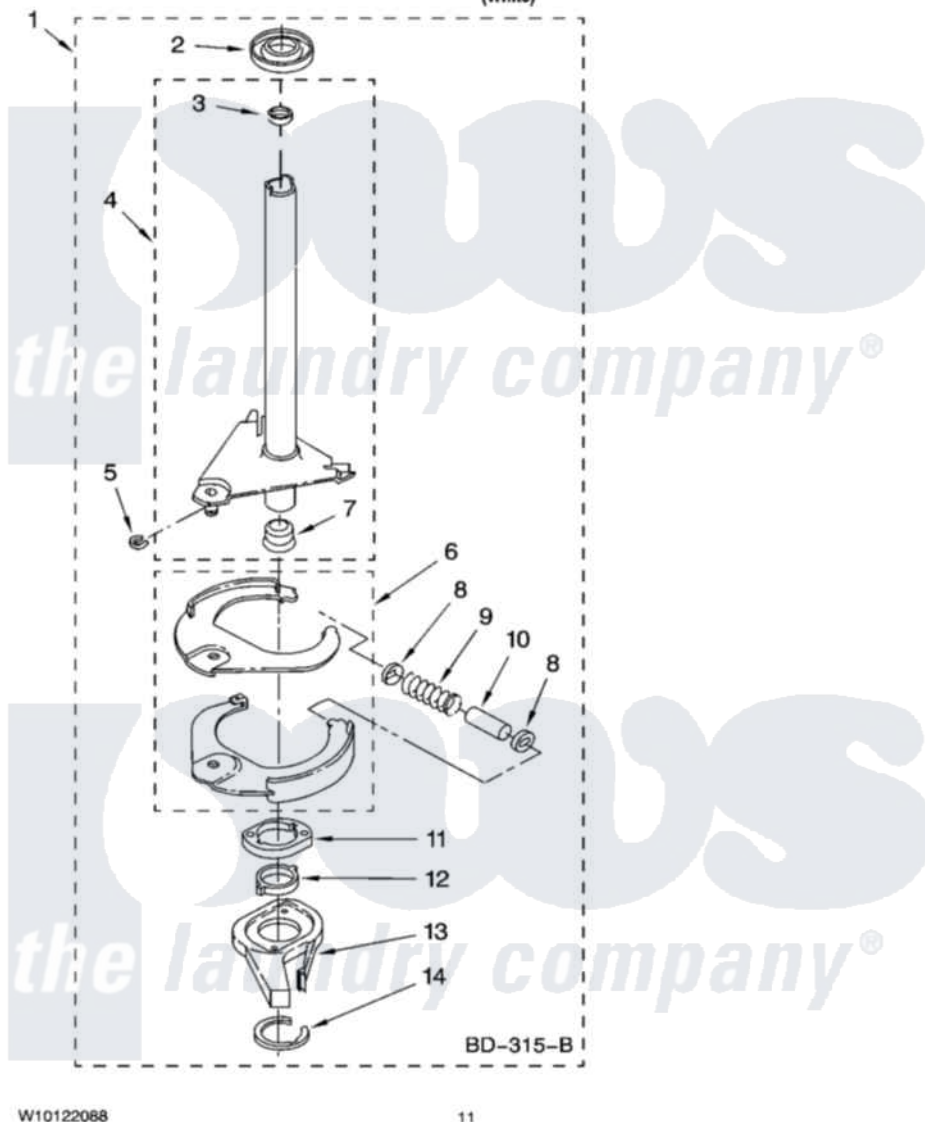

Whirlpool 1CWTW5300SQ 07 - BRAKE AND DRIVE TUBE PARTS

BRAKE AND DRIVE TUBE PARTS

For Model: 1CWTW5300SQ
(White)

W10122068

11

Whirlpool Residential Whirlpool 1CWTW5300SQ Washer Parts Parts Diagram 07 - BRAKE AND DRIVE TUBE PARTS

[Click on the part number to view part](#)

Item	Original Part Number	Replaced By	Status	Part Description
1	388952	285792		Basketdrive
2	62658			Ring, Thrust
3	356427			Seal, Spin Pinion
4	64027	64208		Tube-Spin
5	64035	W10083190		Ring, Retaining
6	64232	285438		Shoe-Brake
7	62703	8546462		"T" Bearing, Spin Tube
8	3353956	285658		Sleeve
9	387806		Not Available	Spring, Brake
10	3355360	285658		Sleeve
11	661516	8546461		Cam, Brake Release
12	63022			Sleeve, Cam
13	64194	285790		Lining
14	90368	W10083200		Ring, Retaining
"	BLANK		Not Available	Following Parts Not Illustrated
"	285208			Lubricant