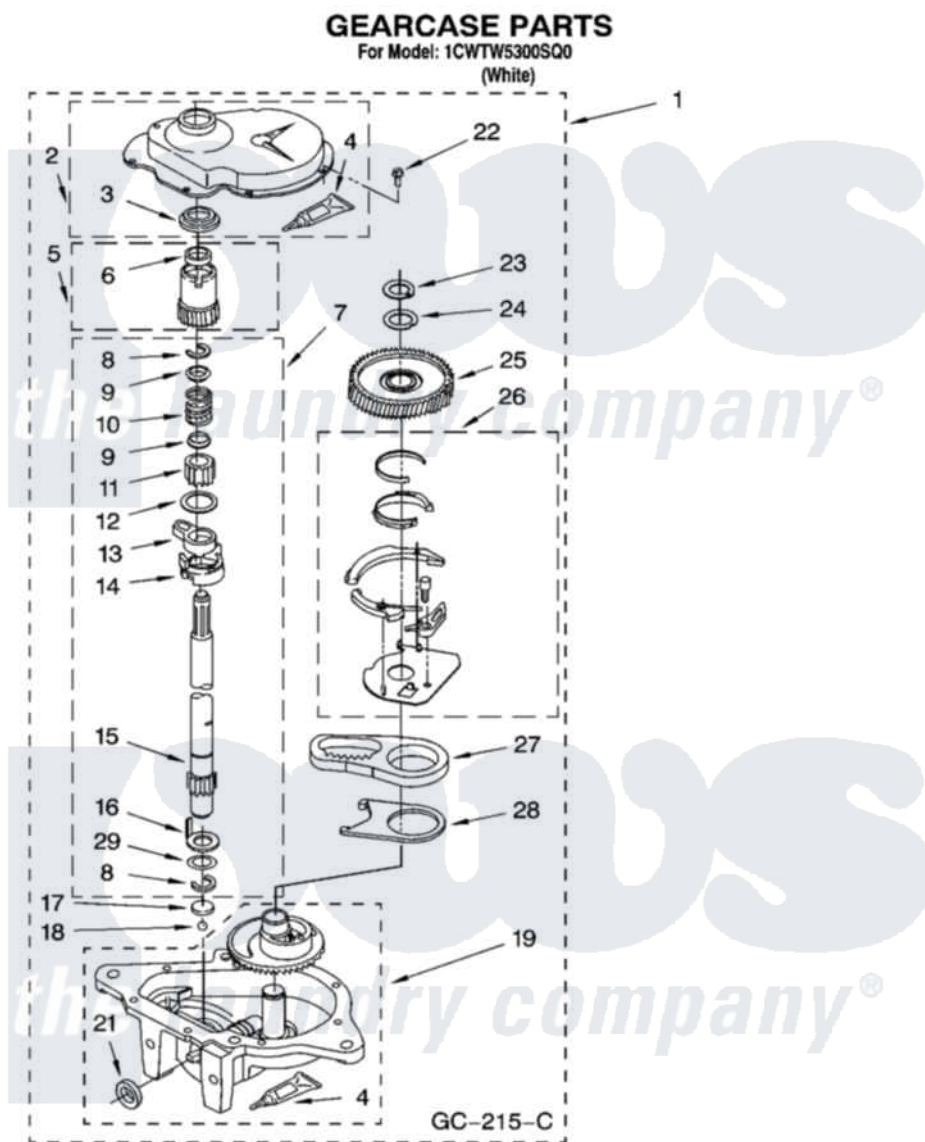

**Whirlpool 1CWTW5300SQ0 08 - GEARCASE PARTS, OPTIONAL PARTS
(NOT INCLUDED)**

12

W10122088

Whirlpool [Residential Whirlpool 1CWTW5300SQ0 Washer Parts](#) Parts Diagram 08 - GEARCASE PARTS, OPTIONAL PARTS (NOT INCLUDED)

[Click on the part number to view part](#)

Item	Original Part Number	Replaced By	Status	Part Description
1	3360630	3360629		Gearcase
2	285202			Cover, Gearcase
3	3349985			Seal, Gearcase Cover
4	285195			Sealer Sealer, Gasket
5	63320	285362		Gear and Pinion
6	356427			Seal, Spin Pinion
7	389387			Shaft, Agitator
8	90369		Not Available	Ring, Retaining (2)
9	62677			Retainer, Spring
10	62676			Spring, Agitator
11	63273	285509		Shaft, Agitator
12	62619			Washer, Agitator Gear
13	62580	285206		Cam-Agitator
14	62581	285206		Cam-Agitator
15	285509			Shaft, Agitator

16	62618		Washer, Cam Thrust
17	16018	285205	Bearing
18	85529	285205	Bearing
19	389230	285515	Gearcase
21	285352		Seal Kit, Thrust Plug
22	3351614		Screw, Gearcase Cover Mounting
23	3362552	285765	Ring-Retrn
24	285735	285766	Washer Kit, Thrust
25	62570	285362	Gear and Pinon
26	388253	999516	Shelf-Glas
27	3349296	8546456	Rack, Connecting
28	62621		Actuator, Shift
29	388815		Washer, Intermediate 1 3976263 Miscellaneous Parts Bag 2 3976300 Washer, Inlet Hose 3 3366913 Clamp, Hose
	72017		Paint, Touch-Up
"	350938		Paint, Pressurized Spray B
"	350930		Paint, Pressurized Spray B
"	799344		Paint, Touch-Up)
"	BLANK	Not Available	OIL
"	350572		Oil
"	BLANK	Not Available	LUBRICANT
"	285208		Lubricant
"	BLANK	Not Available	SEALER
"	285195		Sealer Sealer, Gasket
"	BLANK	Not Available	ACCESSORY PARTS
"	63580		Dispenser, Fabric Softener
"	367031		Water System Parts
"	280129	280129A	Break-Sphn
"	280130	280130A	Adapter
"	280131	40922	Hose