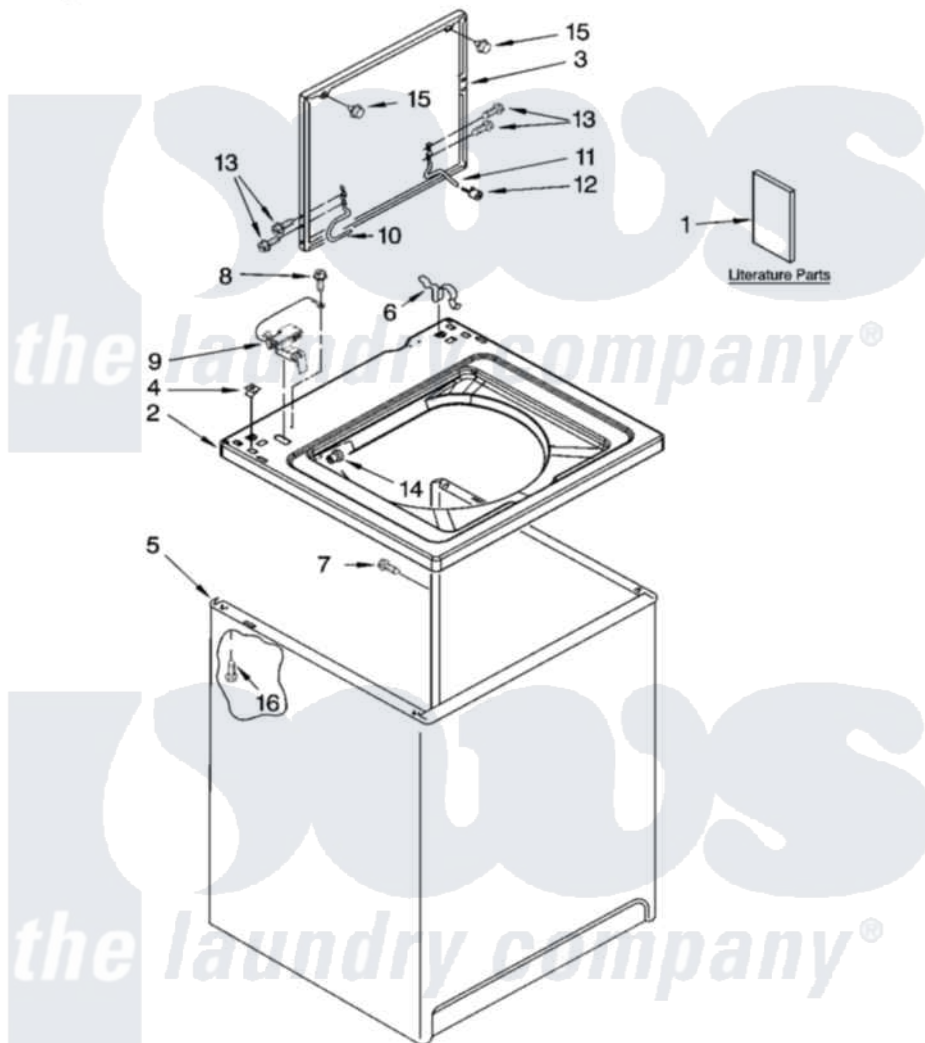

Whirlpool 1CWTW5505SQ0 01 - TOP AND CABINET PARTS

TOP AND CABINET PARTS

For Model: 1CWTW5505SQ0
(White)

AUTOMATIC
WASHER

2-07 Litho in U.S.A. (drd)

1

Part No. W10122087 Rev. A

Whirlpool [Residential Whirlpool 1CWTW5505SQ0 Washer Parts](#) Parts Diagram 01 - TOP AND CABINET PARTS

[Click on the part number to view part](#)

Item	Original Part Number	Replaced By	Status	Part Description
1	W10044800			Installation Instructions
"	3957874		Not Available	Feature Sheet
"	3955884			Use And Care Guide
"	W10114626		Not Available	Wiring Diagram
"	W10023792		Not Available	Energy Guide
2	8541621			Top
3	8542383	W10193857		Lid
4	357213			Nut, Push-In
5	63128			Cabinet
6	62780			Clip, Top And Cabinet And Rear Panel
7	3357011	308685		Side Trim)
8	3351614			Screw, Gearcase Cover Mounting
9	8318084			Switch, Lid
10	8318088			Hinge, Lid
11	54583			Hinge, Lid

12	19119		Bumper, Lid Hinge
13	W10119872	W10119828	Screw, Lid Hinge Mounting
14	21258		Bearing, Lid Hinge
15	9724509		Bumper, Lid
16	3390631		Screw, 10-16 X 3/8