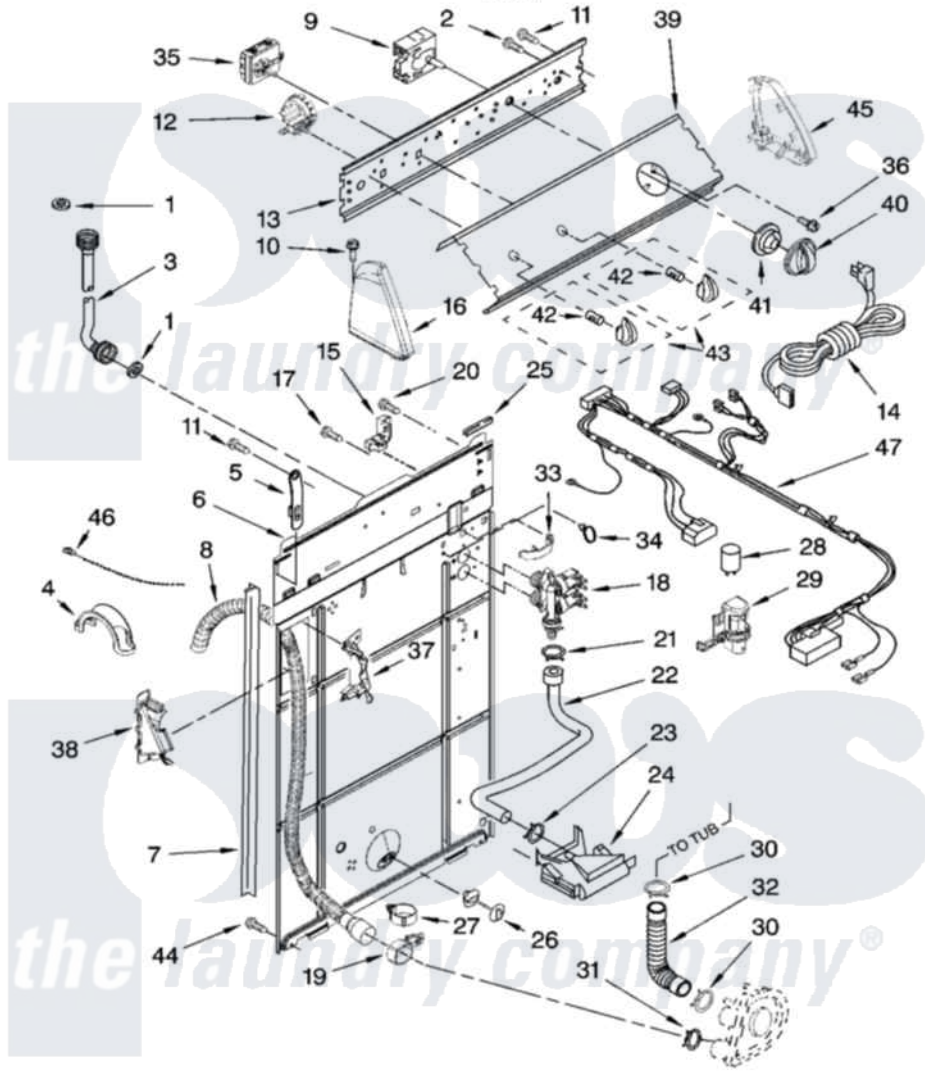

# Whirlpool 1CWTW5505SQ0 02 - CONTROLS AND REAR PANEL PARTS

## CONTROLS AND REAR PANEL PARTS

For Model: 1CWTW5505SQ0  
(White)

W10122087

3

Whirlpool [Residential Whirlpool 1CWTW5505SQ0 Washer Parts](#) Parts Diagram 02 - CONTROLS AND REAR PANEL PARTS

[Click on the part number to view part](#)

Item	Original Part Number	Replaced By	Status	Part Description
1	3976300	<a href="#">16123</a>		Washer Inlet-Hose Miscellaneous Parts Must be Ordered Separately.
2	<a href="#">3400073</a>			Screw, Ground
3	8571377	<a href="#">89503</a>		Hose-Inlet
"	8571378	<a href="#">89503</a>		Hose-Inlet
4	<a href="#">8577378</a>			U-Bend, Drain Hose
5	<a href="#">8568314</a>			Strap, Console
6	<a href="#">8541686</a>			Panel, Rear
7	<a href="#">62747</a>			Pad, Rear Panel
8	8559373	<a href="#">W10096921</a>		Drain Hose Assembly
9	<a href="#">8557226</a>			Timer, Control
10	<a href="#">388326</a>			Screw, 8-18 X 1.25
11	<a href="#">90767</a>			Screw, 8A X 3/8 HeX Washer Head Tapping
12	8577846	<a href="#">W10339333</a>		Switch-WL
13	<a href="#">3948814</a>			Bracket, Control